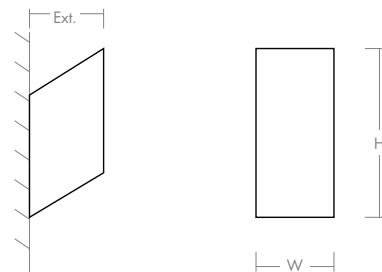

LIGHT SOURCE	2 x 10.1W LED, 3000K, CRI 90
LUMINAIRE POWER	24.0W at 120V
RATED LIFE	60000 hr RL
OPTIONAL COLOR TEMPERATURES	2700K, 3500K, 4000K
LUMEN OUTPUT	Delivered: 887 lm (LM-79)
INPUT VOLTAGE	120V to 277V AC, 50/60 Hz
DRIVER OUTPUT	700mA, 29.4W max power
DIMMING	TRIAC and ELV dimming at 120V AC; 0-10V dimming, 100% to 1% current output
CONSTRUCTION	Cast Aluminum and Glass
DIFFUSER	- Frosted Glass
FINISHES	Gray (-16), Oiled Bronze (-22)
MOUNTING	4" Octagonal J-Box (Installer must provide a bead of caulk between fixture housing and mounting surface)
STANDARDS	UL Wet listed, Conforms to UL STD 1598, Certified CAN/CSA STD C22.2 No 250.0.

DIMENSIONS

W:	6.00"
H:	14.00"
Ext:	6.00"
M.C:	8.50" From top of fixture

Order example for standard fixture:

3-701-22 (x- Voltage - xxx-Sequence # - xx-Finish)

3: 120V to 277V

Order example for optional color temperatures: **3-701-2722**