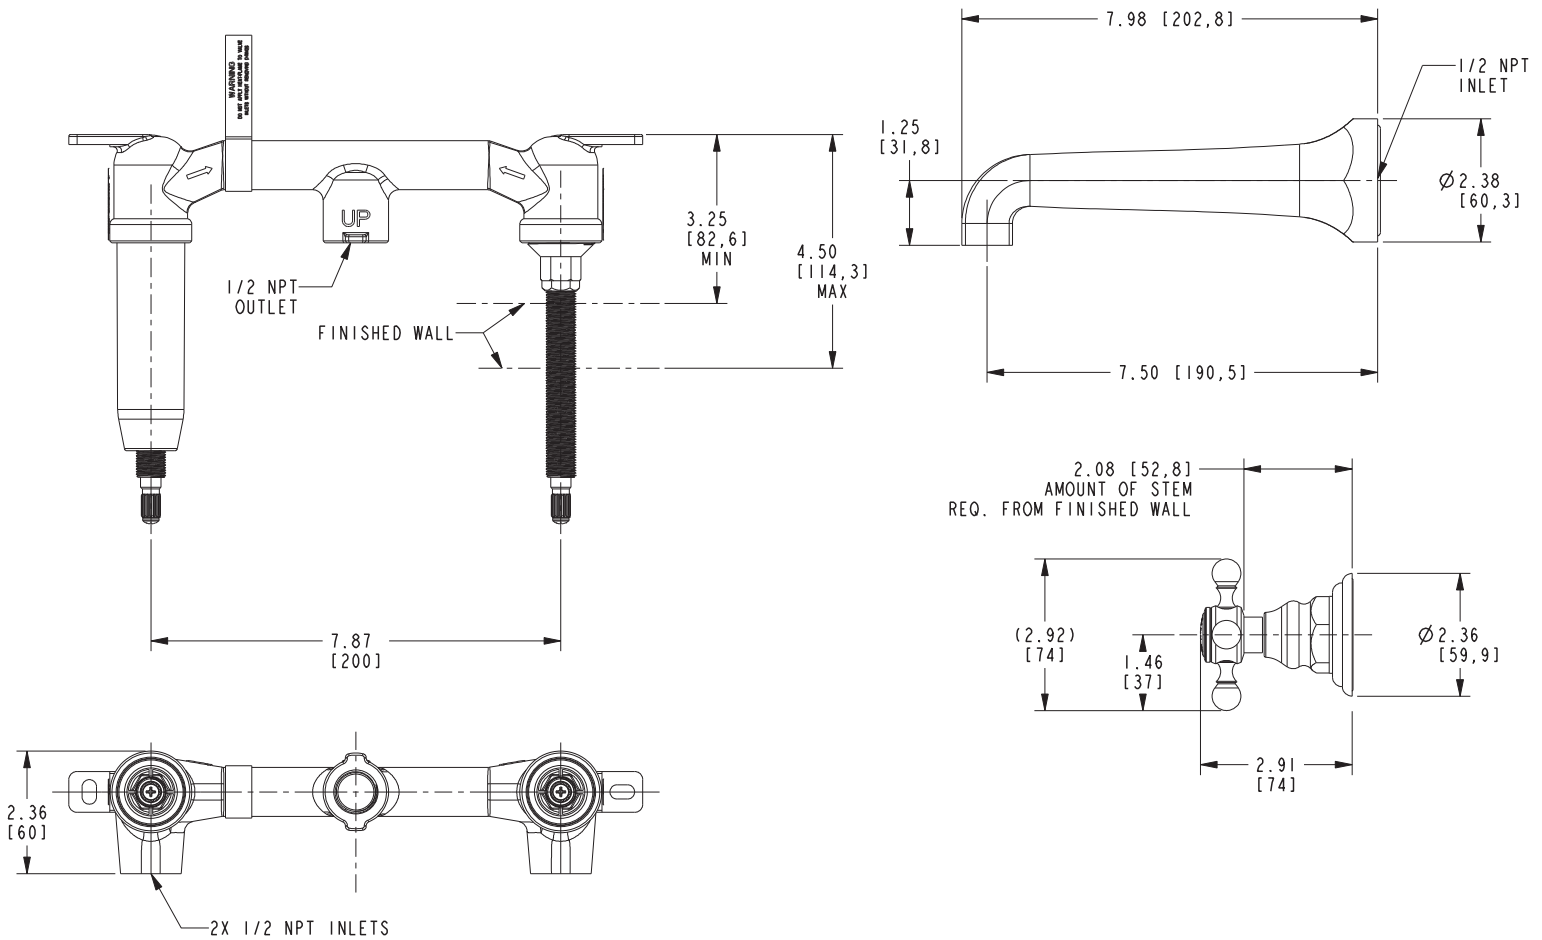

3-921

Product dimensions are provided for reference only. For specific product installation guidelines, please reference the installation instructions of the product being installed.

Astor Wall-Mounted Lavatory Trim 3-921