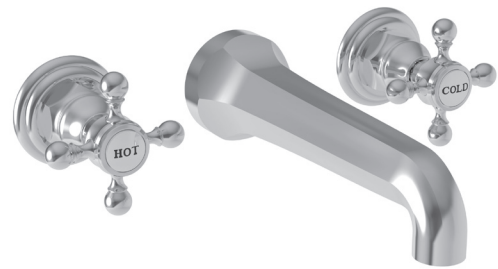

Features

- Solid brass construction
- 7-1/2" (19.1 cm) spout reach (wall-to-center)
- 1/2" NPT spout inlet fitting
- Rough valve incorporates a brass valve body assembly
- Rough valve incorporates quarter-turn washerless ceramic disc valve cartridges
- Intended for use with Newport Brass rough valve as specified (Required Accessory)
- ADA Compliant
- 1.2 GPM (4.5 LPM) Max

Colors / Finishes

- 10B: Oil Rubbed Bronze
- 15: Polished Nickel
- 15S: Satin Nickel - PVD
- 26: Polished Chrome
- Other: Refer to the Newport Brass catalog for additional color/finish options.

Wall-Mounted Lavatory Trim
3-921

Required Accessory

Application	Wall Lavatory Rough Valve
Description	2-Cartridge Assembly
Inlet/Outlet Size	1/2"
Part Number	1-532U
Image	

Product Specification Add "Color / Finish" suffix to Model number, below.

The Wall-Mounted Lavatory Faucet shall be made of solid brass construction. Wall-Mounted Lavatory Faucet shall incorporate cross handles and a 7-1/2" (19.1 cm) spout (wall-to-center) that incorporates a 1/2" NPT inlet fitting. Rough valve shall incorporate a brass valve body assembly and quarter-turn washerless ceramic disc valve cartridges. Wall-Mounted Lavatory Faucet shall be Newport Brass Model 3-921/_____ and Newport Brass rough valve shall be 1-532U.