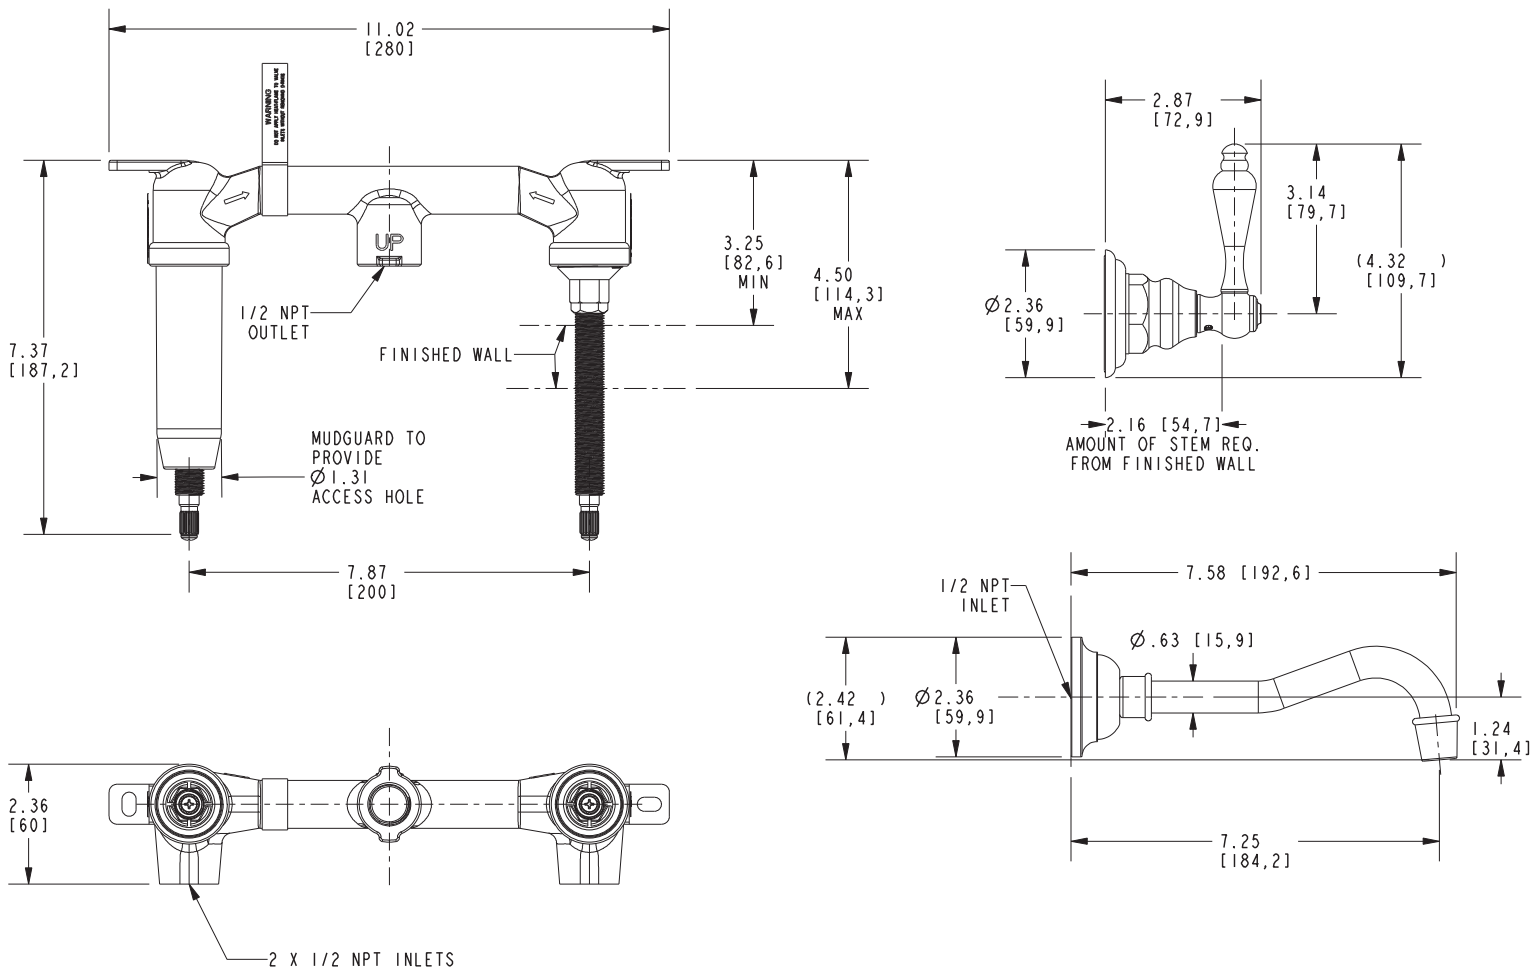

CHESTERFIELD

Features

- Solid brass construction
- 7-1/4" (18.4 cm) spout reach (wall-to-center)
- 1/2" NPT spout inlet fitting
- Rough valve incorporates a brass valve body assembly
- Rough valve incorporates quarter-turn washerless ceramic disc valve cartridges
- Intended for use with Newport Brass rough valve as specified (Required Accessory)
- ADA Compliant
- 1.2 GPM (4.5 LPM) Max

Required Accessory

Application	Wall Lavatory Rough Valve
Description	2-Cartridge Assembly
Inlet/Outlet Size	1/2"
Part Number	1-532U
Image	

Product Specification Add "Color / Finish" suffix to Model number, below.

The Wall-Mounted Lavatory Faucet shall be made of solid brass construction. Wall-Mounted Lavatory Faucet shall incorporate lever handles and a 7-1/4" (18.4 cm) spout (wall-to-center) that incorporates a 1/2" NPT inlet fitting. Rough valve shall incorporate a brass valve body assembly and quarter-turn washerless ceramic disc valve cartridges. Wall-Mounted Lavatory Faucet shall be Newport Brass Model 3-9301L/____ and Newport Brass rough valve shall be 1-532U.

3-9301L

Product dimensions are provided for reference only. For specific product installation guidelines, please reference the installation instructions of the product being installed.

Chesterfield Wall-Mounted Lavatory Trim 3-9301L