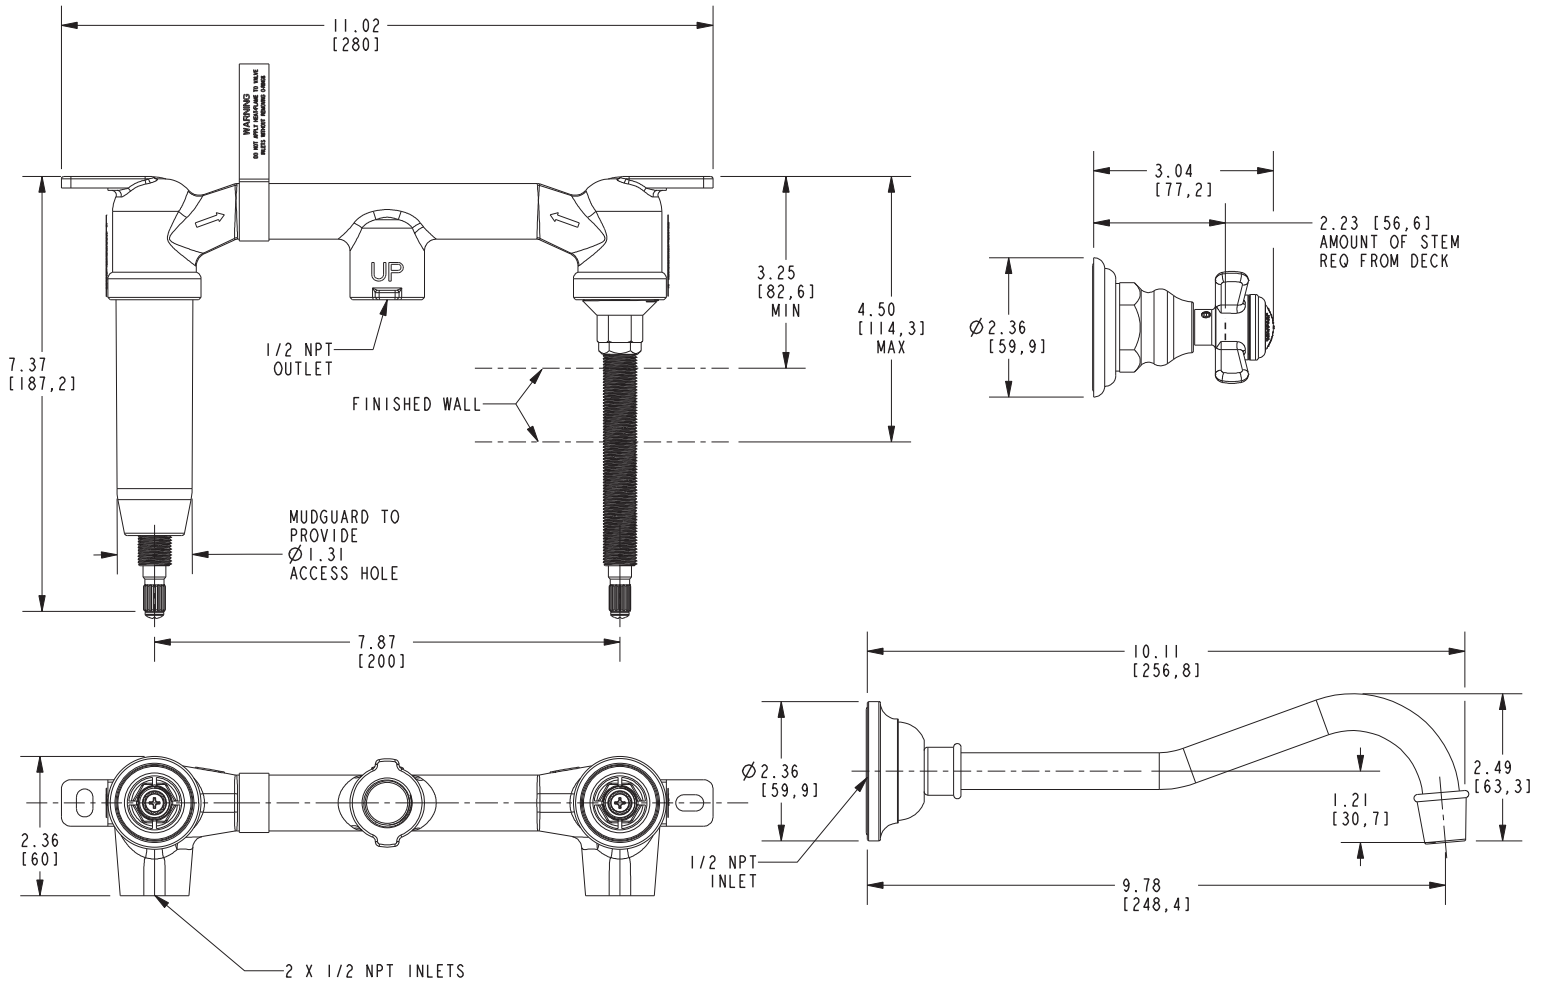

FAIRFIELD

Features

- Solid brass construction
- 9-3/4" (24.8 cm) spout reach (wall-to-center)
- 1/2" NPT spout inlet fitting
- Rough valve incorporates a brass valve body assembly
- Rough valve incorporates quarter-turn washerless ceramic disc valve cartridges
- Intended for use with Newport Brass rough valve as specified (Required Accessory)
- ADA Compliant
- 1.2 GPM (4.5 LPM) Max

Required Accessory

Application	Wall Lavatory Rough Valve
Description	2-Cartridge Assembly
Inlet/Outlet Size	1/2"
Part Number	1-532U
Image	

Product Specification Add "Color / Finish" suffix to Model number, below.

The Wall-Mounted Lavatory Faucet shall be made of solid brass construction. Wall-Mounted Lavatory Faucet shall incorporate cross handles and a 9-3/4" (24.8 cm) spout (wall-to-center) that incorporates a 1/2" NPT inlet fitting. Rough valve shall incorporate a brass valve body assembly and quarter-turn washerless ceramic disc valve cartridges. Wall-Mounted Lavatory Faucet shall be Newport Brass Model 3-947/_____ and Newport Brass rough valve shall be 1-532U.

3-947

Product dimensions are provided for reference only. For specific product installation guidelines, please reference the installation instructions of the product being installed.

Fairfield Wall-Mounted Lavatory Trim 3-947