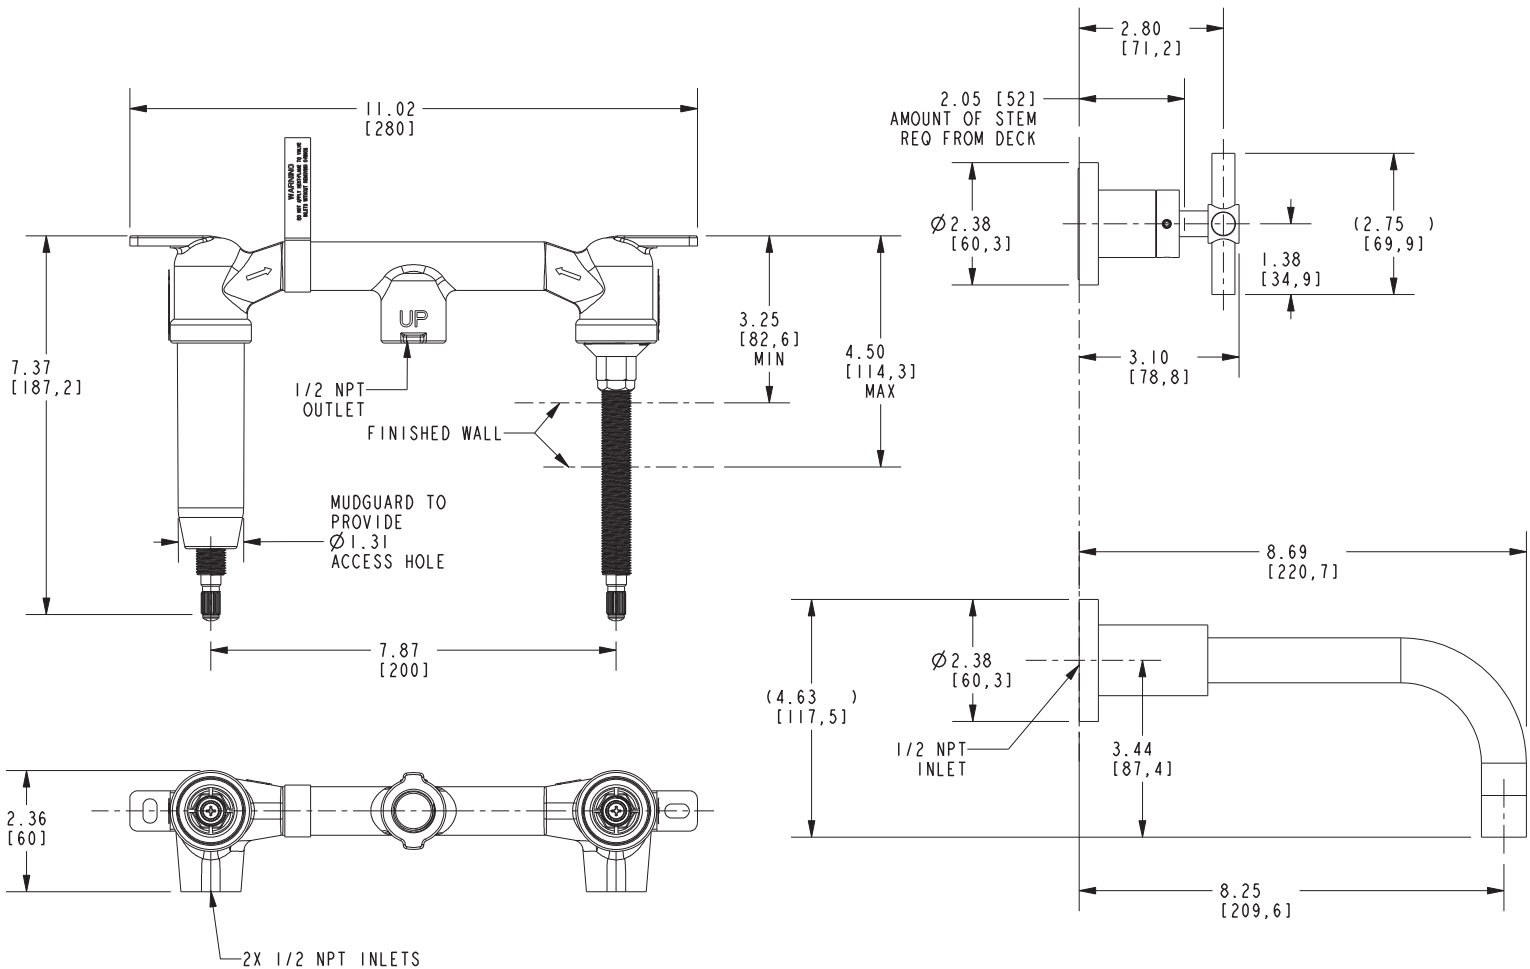

EAST LINEAR

Features

- Solid brass construction
- 8-1/4" (21.0 cm) spout reach (wall-to-center)
- 1/2" NPT spout inlet fitting
- Rough valve incorporates a brass valve body assembly
- Rough valve incorporates quarter-turn washerless ceramic disc valve cartridges
- Intended for use with Newport Brass rough valve as specified (Required Accessory)
- ADA Compliant
- 1.2 GPM (4.5 LPM) Max

Required Accessory

Application	Wall Lavatory Rough Valve
Description	2-Cartridge Assembly
Inlet/Outlet Size	1/2"
Part Number	1-532U
Image	

Product Specification Add "Color / Finish" suffix to Model number, below.

The Wall-Mounted Lavatory Faucet shall be made of solid brass construction. Wall-Mounted Lavatory Faucet shall incorporate cross handles and a 8-1/4" (21.0 cm) spout (wall-to-center) that incorporates a 1/2" NPT inlet fitting. Rough valve shall incorporate a brass valve body assembly and quarter-turn washerless ceramic disc valve cartridges. Wall-Mounted Lavatory Faucet shall be Newport Brass Model 3-991/_____ and Newport Brass rough valve shall be 1-532U.

3-991

Product dimensions are provided for reference only. For specific product installation guidelines, please reference the installation instructions of the product being installed.

East Linear Wall-Mounted Lavatory Trim 3-991