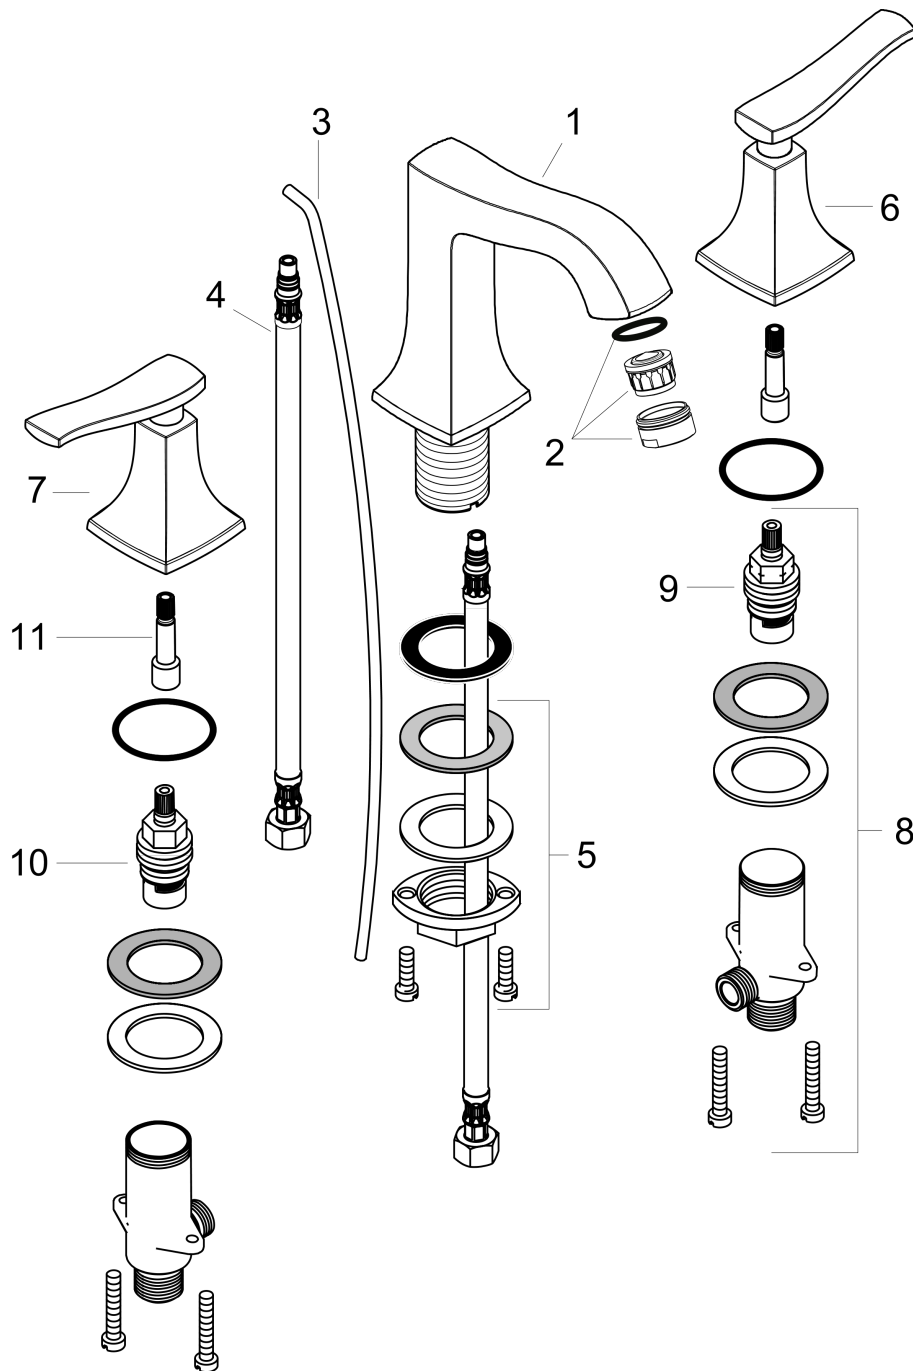

Metris C

Widespread Faucet 100 with Pop-Up Drain, 1.2 GPM

Finishes : **chrome** Part no. : **31073001**

Description

Features

- Aerated spray
- Flow: 1.2 GPM (4.5 L/Min)
- 90° ceramic valves
- Includes pop-up drain

Item details

List Price

Technology

Compliance

Product image

Scale drawing

Metris C

Widespread Faucet 100 with Pop-Up Drain, 1.2 GPM

Finishes : **chrome** Part no. : **31073001**

Exploded drawing

Year of production: >07/16

Metris C

Widespread Faucet 100 with Pop-Up Drain, 1.2 GPM

Finishes : **chrome** Part no. : **31073001**

Spare parts list

Year of production: >07/16

Pos.	Description	Part no.	Price	PU
1	spout cpl.	95394001	-	1
2	aerator M24x1 (4,5 l/min)	92877000	-	1
3	pull rod	96657000	-	1
4	connection hose 18½" M8x0,75 3/8"	96321001	-	1
5	fixing set (Ø 32)	13961000	-	1
6	handle for cold water	31293000	-	1
7	handle for hot water	31292000	-	1
8	stop valve cpl.	97357001	-	1
9	shut off unit left closing	94008000	-	1
10	shut off unit right closing	94009000	-	1
11	adapter for handle	95252000	-	1
a	pop up waste	88509000	-	1
b	handle fixing set	98932000	-	1