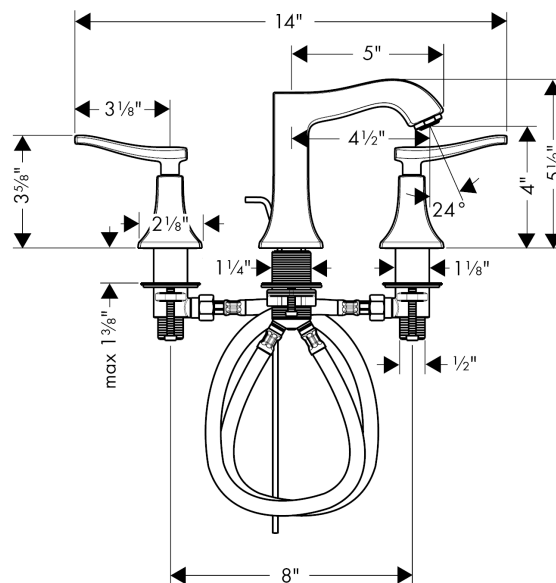

Metris C

Widespread Faucet 100 with Pop-Up Drain, 1.2 GPM

Finishes : **chrome** Part no. : **31073001**

Description

Features

- Aerated spray
- Flow: 1.2 GPM (4.5 L/Min)
- 90° ceramic valves
- Includes pop-up drain

Item details

List Price

Technology

Compliance

Product image

Scale drawing

Metris C

Widespread Faucet 100 with Pop-Up Drain, 1.2 GPM

Finishes : **chrome** Part no. : **31073001**

Exploded drawing

Year of production: >07/16

Metris C

Widespread Faucet 100 with Pop-Up Drain, 1.2 GPM

Finishes : **chrome** Part no. : **31073001**

Spare parts list

Year of production: >07/16

Pos.	Description	Part no.	Price	PU
1	spout cpl.	95394001	-	1
2	aerator M24x1 (4,5 l/min)	92877000	-	1
3	pull rod	96657000	-	1
4	connection hose 18½" M8x0,75 3/8"	96321001	-	1
5	fixing set (Ø 32)	13961000	-	1
6	handle for cold water	31293000	-	1
7	handle for hot water	31292000	-	1
8	stop valve cpl.	97357001	-	1
9	shut off unit left closing	94008000	-	1
10	shut off unit right closing	94009000	-	1
11	adapter for handle	95252000	-	1
a	pop up waste	88509000	-	1
b	handle fixing set	98932000	-	1