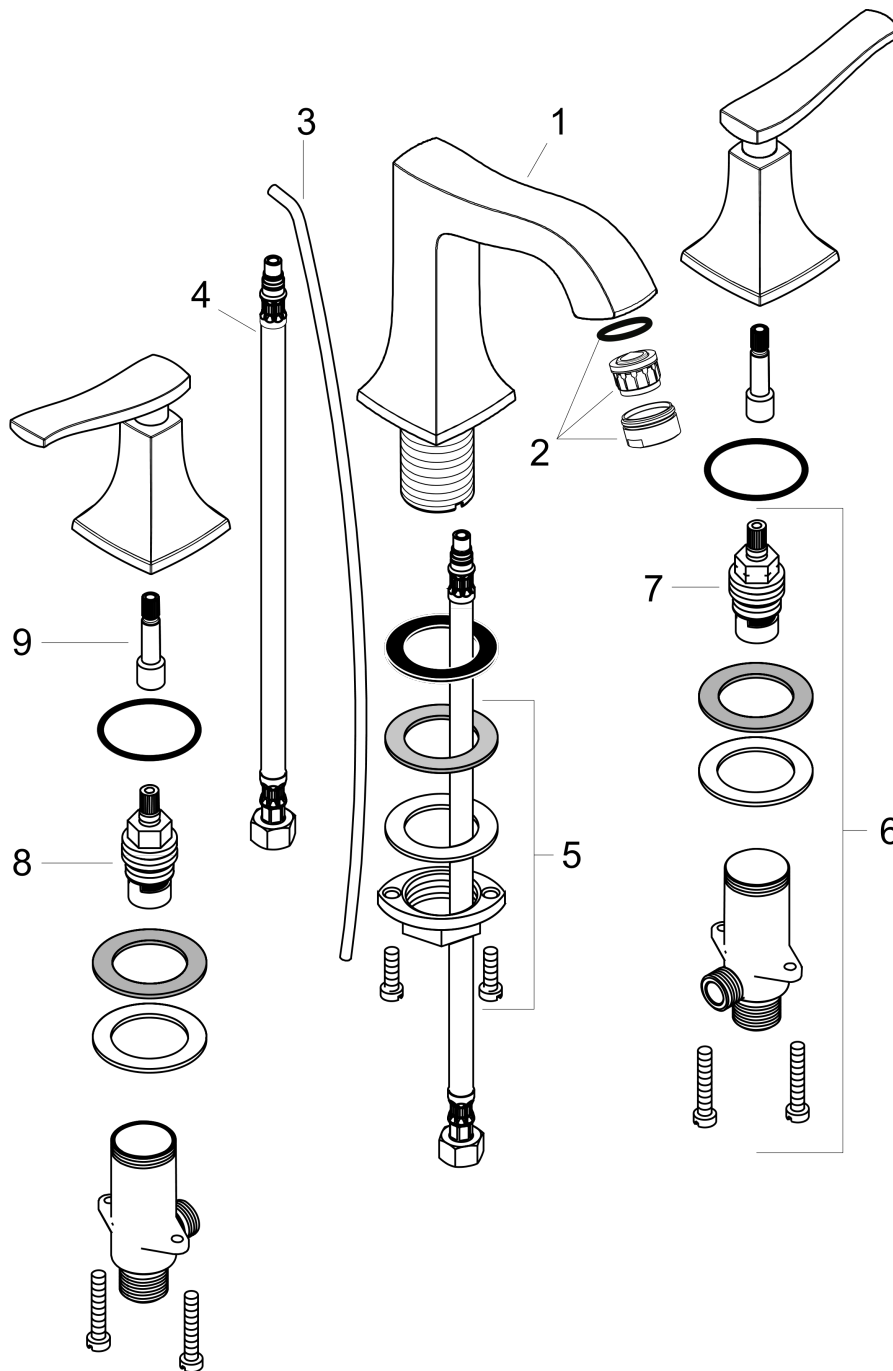

Metris C

Widespread Faucet 100 with Pop-Up Drain, 1.2 GPM

Finishes : **brushed nickel** Part no. : **31073821**

Description

Features

- Aerated spray
- Flow: 1.2 GPM (4.5 L/Min)
- 90° ceramic valves
- Includes pop-up drain

Item details

List Price

Technology

Compliance

Product image

Scale drawing

Metris C

Widespread Faucet 100 with Pop-Up Drain, 1.2 GPM

Finishes : brushed nickel Part no. : 31073821

Exploded drawing

Year of production: >07/16

Metris C

Widespread Faucet 100 with Pop-Up Drain, 1.2 GPM

Finishes : **brushed nickel** Part no. : **31073821**

Spare parts list

Year of production: >07/16

Pos.	Description	Part no.	Price	PU
1	spout cpl.	95394821	-	1
2	aerator M24x1 (4,5 l/min)	92877820	-	1
3	pull rod	96657820	-	1
4	connection hose 18½" M8x0,75 3/8"	96321001	-	1
5	fixing set (Ø 32)	13961000	-	1
6	stop valve cpl.	97357001	-	1
7	shut off unit left closing	94008000	-	1
8	shut off unit right closing	94009000	-	1
9	adapter for handle	95252000	-	1
a	pop up waste	88509820	-	1
b	handle for hot water	31292821	-	1
c	handle fixing set	98932000	-	1