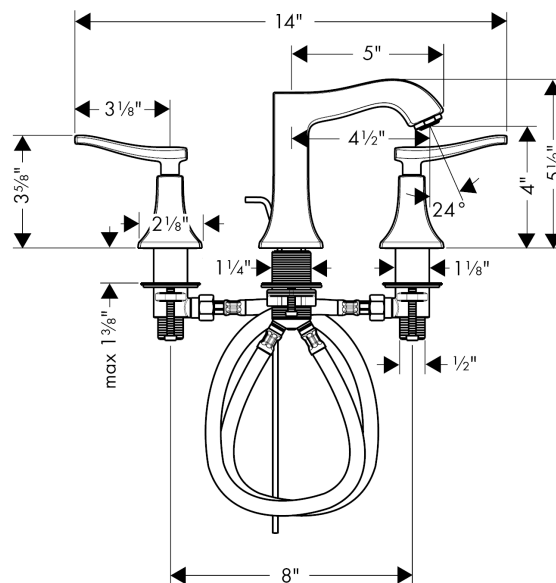

Metris C

Widespread Faucet 100 with Pop-Up Drain, 1.2 GPM

Finishes : **brushed nickel** Part no. : **31073821**

Description

Features

- Aerated spray
- Flow: 1.2 GPM (4.5 L/Min)
- 90° ceramic valves
- Includes pop-up drain

Item details

List Price

Technology

Compliance

Product image

Scale drawing

Metris C

Widespread Faucet 100 with Pop-Up Drain, 1.2 GPM

Finishes : brushed nickel Part no. : 31073821

Exploded drawing

Year of production: >07/16

Metris C

Widespread Faucet 100 with Pop-Up Drain, 1.2 GPM

Finishes : **brushed nickel** Part no. : **31073821**

Spare parts list

Year of production: >07/16

Pos.	Description	Part no.	Price	PU
1	spout cpl.	95394821	-	1
2	aerator M24x1 (4,5 l/min)	92877820	-	1
3	pull rod	96657820	-	1
4	connection hose 18½" M8x0,75 3/8"	96321001	-	1
5	fixing set (Ø 32)	13961000	-	1
6	stop valve cpl.	97357001	-	1
7	shut off unit left closing	94008000	-	1
8	shut off unit right closing	94009000	-	1
9	adapter for handle	95252000	-	1
a	pop up waste	88509820	-	1
b	handle for hot water	31292821	-	1
c	handle fixing set	98932000	-	1