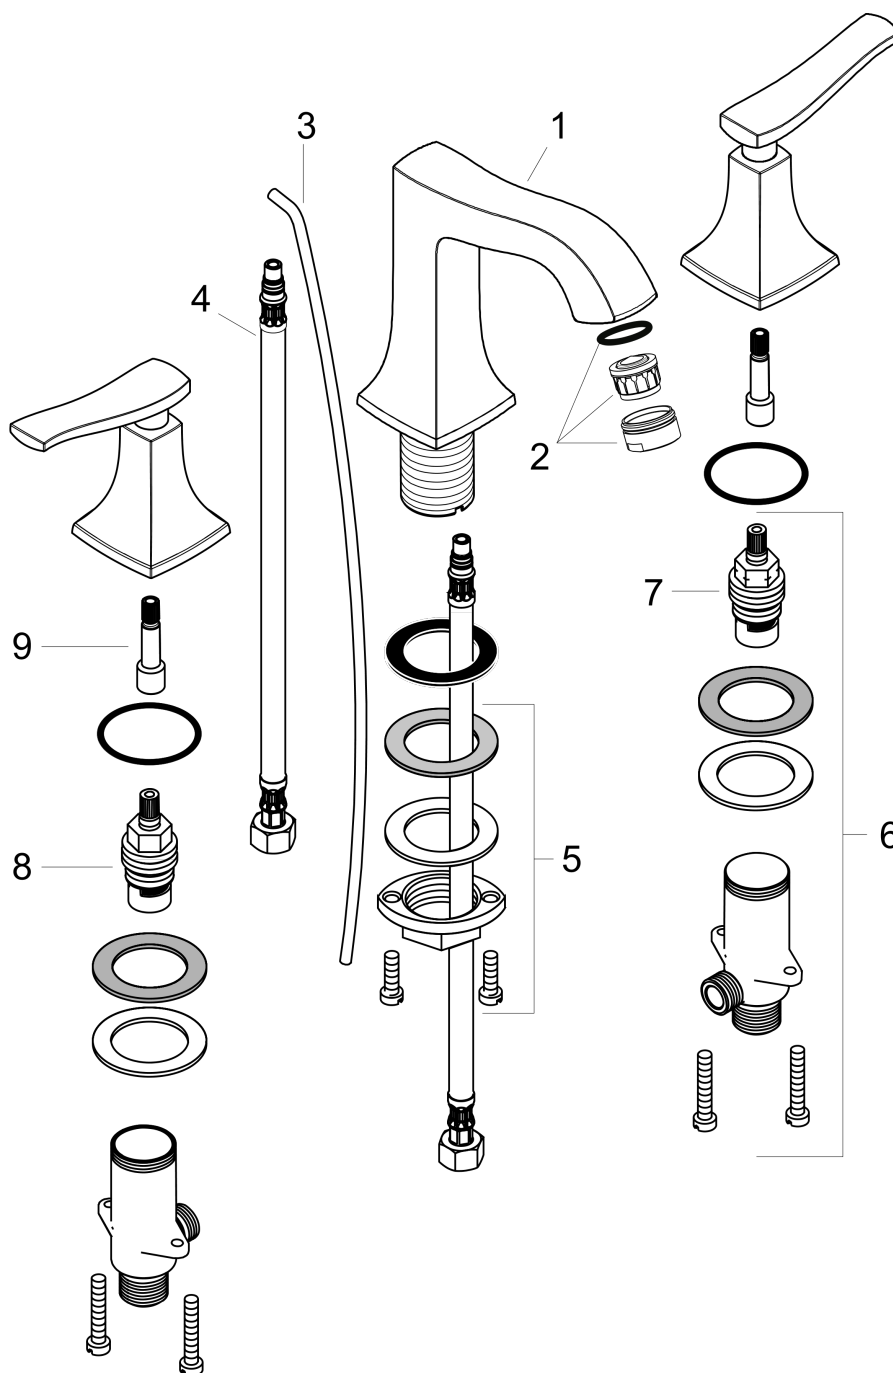

### Product image

### Scale drawing

**Metris C**  
**Widespread Faucet 100 with Pop-Up Drain, 1.2 GPM**  
Finishes : **rubbed bronze**    Part no. : **31073921**

## Exploded drawing

Year of production: >07/16

### Spare parts list

Year of production: >07/16

Pos.	Description	Part no.	Price	PU
1	spout cpl.	95394921	-	1
2	aerator M24x1 (4,5 l/min)	92877920	-	1
3	pull rod	96657920	-	1
4	connection hose 18½" M8x0,75 3/8"	96321001	-	1
5	fixing set (Ø 32)	13961000	-	1
6	stop valve cpl.	97357001	-	1
7	shut off unit left closing	94008000	-	1
8	shut off unit right closing	94009000	-	1
9	adapter for handle	95252000	-	1
a	lever collar	97548000	-	1
b	pop up waste	88509920	-	1
c	handle for hot water	31292921	-	1
d	handle fixing set	98932000	-	1