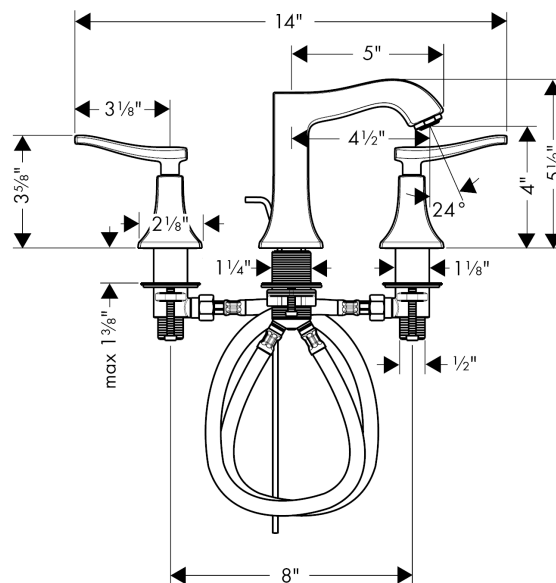

### Scale drawing

**Metris C**  
**Widespread Faucet 100 with Pop-Up Drain, 1.2 GPM**  
Finishes : **rubbed bronze**    Part no. : **31073921**

### Spare parts list

Year of production: >07/16

Pos.	Description	Part no.	Price	PU
1	spout cpl.	95394921	-	1
2	aerator M24x1 (4,5 l/min)	92877920	-	1
3	pull rod	96657920	-	1
4	connection hose 18½" M8x0,75 3/8"	96321001	-	1
5	fixing set (Ø 32)	13961000	-	1
6	stop valve cpl.	97357001	-	1
7	shut off unit left closing	94008000	-	1
8	shut off unit right closing	94009000	-	1
9	adapter for handle	95252000	-	1
a	lever collar	97548000	-	1
b	pop up waste	88509920	-	1
c	handle for hot water	31292921	-	1
d	handle fixing set	98932000	-	1