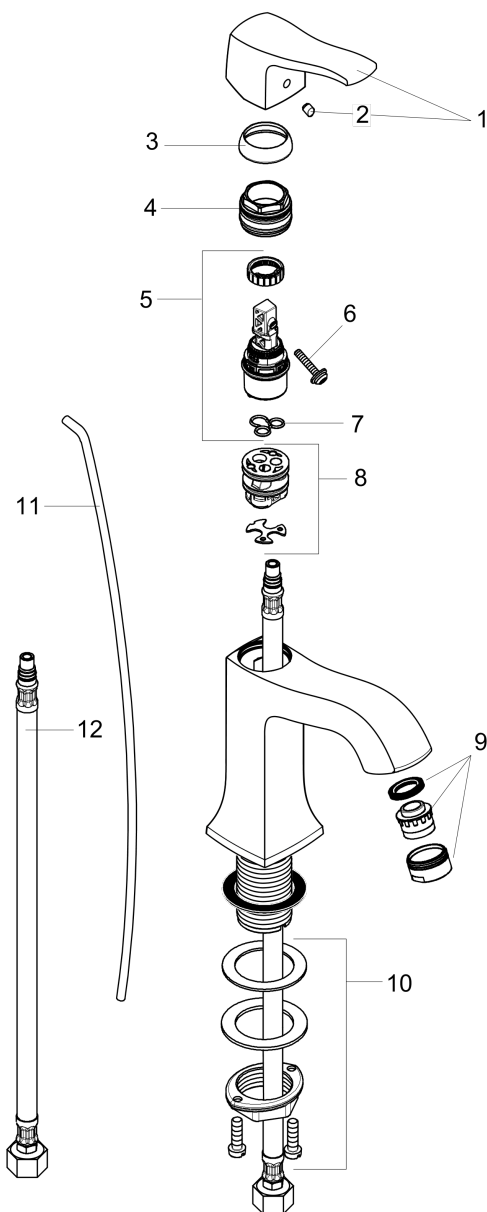

## Scale drawing

**Metris C**  
**Single-Hole Faucet 100 with Pop-Up Drain, 1.2 GPM**  
Finishes : **chrome**    Part no. : **31075001**

## Exploded drawing

Year of production: >07/16

## Metris C

Single-Hole Faucet 100 with Pop-Up Drain, 1.2 GPM

Finishes : **chrome** Part no. : **31075001**

### Spare parts list

Year of production: >07/16

Pos.	Description	Part no.	Price	PU
1	handle	31291000	-	1
2	screw cover	96338000	-	1
3	flange	98863000	-	1
4	nut	98864000	-	1
5	cartridge, assy	95973001	-	1
6	locking screw for handle	95140000	-	1
7	seal	98865000	-	1
8	adapter for cartridge	98866000	-	1
9	aerator M24x1 (4,5 l/min)	92877000	-	1
10	fixing set (Ø 32)	13961000	-	1
11	pull rod	96657000	-	1
12	connection hose 18½" M8x0,75 3/8"	96321001	-	1
a	pop up waste	88509000	-	1
b	lever collar	97548000	-	1