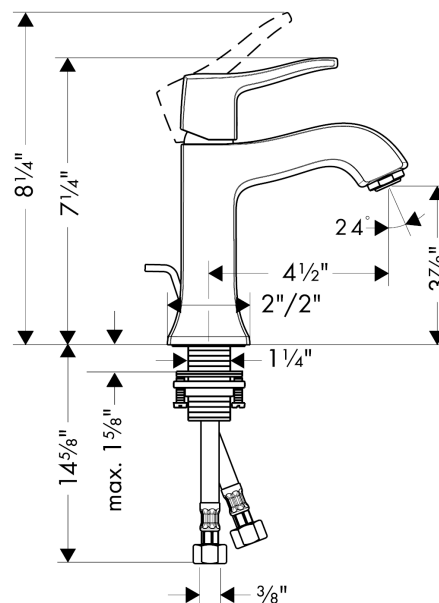

**Metris C**  
**Single-Hole Faucet 100 with Pop-Up Drain, 1.2 GPM**  
 Finishes : **chrome**    Part no. : **31075001**

## Scale drawing

**Metris C**  
**Single-Hole Faucet 100 with Pop-Up Drain, 1.2 GPM**  
Finishes : **chrome**    Part no. : **31075001**

### Spare parts list

Year of production: >07/16

Pos.	Description	Part no.	Price	PU
1	handle	31291000	-	1
2	screw cover	96338000	-	1
3	flange	98863000	-	1
4	nut	98864000	-	1
5	cartridge, assy	95973001	-	1
6	locking screw for handle	95140000	-	1
7	seal	98865000	-	1
8	adapter for cartridge	98866000	-	1
9	aerator M24x1 (4,5 l/min)	92877000	-	1
10	fixing set (Ø 32)	13961000	-	1
11	pull rod	96657000	-	1
12	connection hose 18½" M8x0,75 3/8"	96321001	-	1
a	pop up waste	88509000	-	1
b	lever collar	97548000	-	1