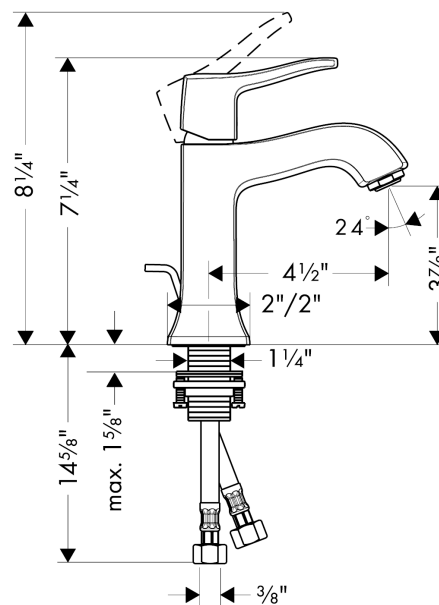

Metris C
Single-Hole Faucet 100 with Pop-Up Drain, 1.2 GPM
 Finishes : **brushed nickel** Part no. : **31075821**

Description

Features

- Aerated spray
- Flow: 1.2 GPM (4.5 L/Min)
- Ceramic cartridge
- Includes pop-up drain

Item details

List Price

Technology

Compliance

Product image

Scale drawing

Metris C
Single-Hole Faucet 100 with Pop-Up Drain, 1.2 GPM
Finishes : **brushed nickel** Part no. : **31075821**

Exploded drawing

Year of production: >07/16

Metris C

Single-Hole Faucet 100 with Pop-Up Drain, 1.2 GPM

Finishes : **brushed nickel** Part no. : **31075821**

Spare parts list

Year of production: >07/16

Pos.	Description	Part no.	Price	PU
1	handle	31291820	-	1
2	screw cover	96338000	-	1
3	flange	98863820	-	1
4	nut	98864000	-	1
5	cartridge, assy	95973001	-	1
6	locking screw for handle	95140000	-	1
7	seal	98865000	-	1
8	adapter for cartridge	98866000	-	1
9	aerator M24x1 (4,5 l/min)	92877820	-	1
10	fixing set (Ø 32)	13961000	-	1
11	connection hose 18½" M8x0,75 3/8"	96321001	-	1
12	pull rod	96657820	-	1
a	lever collar	97548000	-	1
b	pop up waste	88509820	-	1