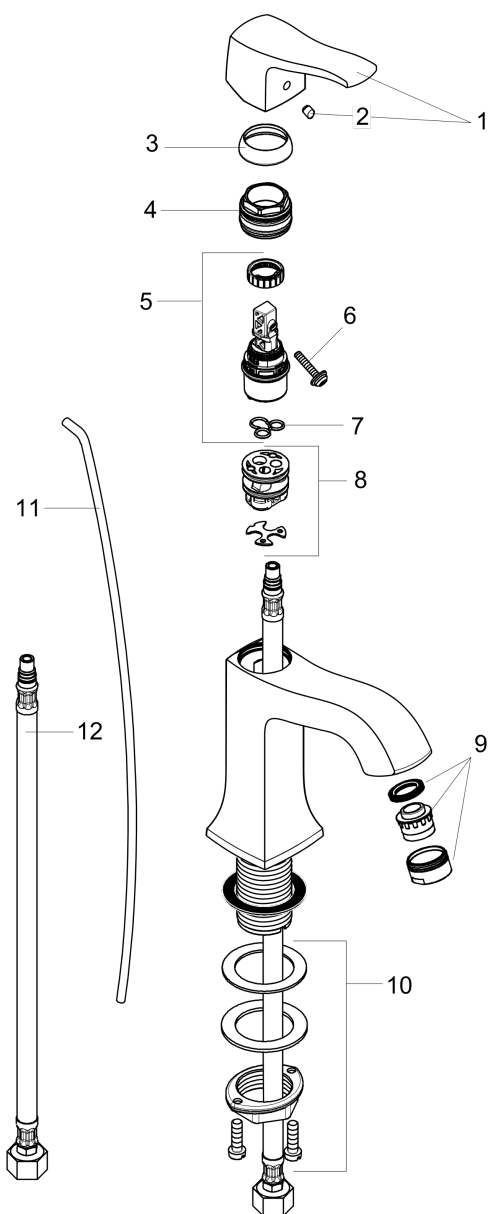

Metris C
Single-Hole Faucet 100 with Pop-Up Drain, 1.2 GPM
 Finishes : **brushed nickel** Part no. : **31075821**

Description

Features

- Aerated spray
- Flow: 1.2 GPM (4.5 L/Min)
- Ceramic cartridge
- Includes pop-up drain

Item details

List Price

Technology

Compliance

Product image

Scale drawing

Metris C
Single-Hole Faucet 100 with Pop-Up Drain, 1.2 GPM
Finishes : **brushed nickel** Part no. : **31075821**

Exploded drawing

Year of production: >07/16

Metris C

Single-Hole Faucet 100 with Pop-Up Drain, 1.2 GPM

Finishes : **brushed nickel** Part no. : **31075821**

Spare parts list

Year of production: >07/16

Pos.	Description	Part no.	Price	PU
1	handle	31291820	-	1
2	screw cover	96338000	-	1
3	flange	98863820	-	1
4	nut	98864000	-	1
5	cartridge, assy	95973001	-	1
6	locking screw for handle	95140000	-	1
7	seal	98865000	-	1
8	adapter for cartridge	98866000	-	1
9	aerator M24x1 (4,5 l/min)	92877820	-	1
10	fixing set (Ø 32)	13961000	-	1
11	connection hose 18½" M8x0,75 3/8"	96321001	-	1
12	pull rod	96657820	-	1
a	lever collar	97548000	-	1
b	pop up waste	88509820	-	1