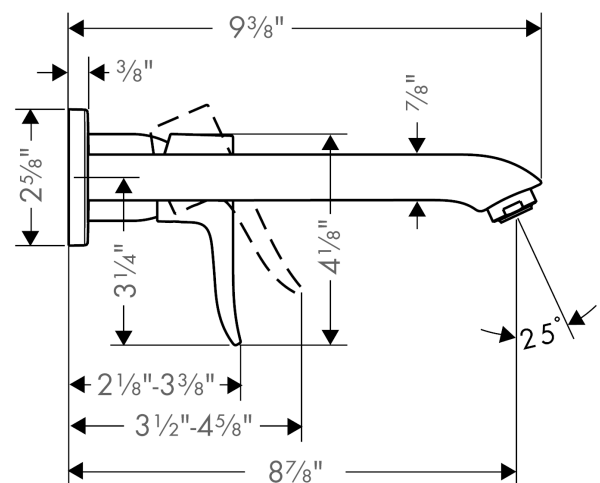

Metris

Wall-Mounted Single-Handle Faucet Trim, 1.2 GPM

Finishes : **chrome** Part no. : **31086001**

Description

Features

- Aerated spray
- Flow: 1.2 GPM (4.5 L/Min)
- Ceramic cartridge

Item details

List Price

Technology

Compliance

Product image

Scale drawing

Metris

Wall-Mounted Single-Handle Faucet Trim, 1.2 GPM

Finishes : **chrome** Part no. : **31086001**

Exploded drawing

Year of production: >07/16

Metris
Wall-Mounted Single-Handle Faucet Trim, 1.2 GPM

 Finishes : **chrome** Part no. : **31086001**

Spare parts list

Year of production: >07/16

Pos.	Description	Part no.	Price	PU
1	handle	95519000	-	1
2	sleeve	98790000	-	1
3	nut	95622000	-	1
4	cartridge, assy	95646001	-	1
5	seal	95008000	-	1
6	locking screw for handle	95140000	-	1
7	adapter for cartridge	95779000	-	1
8	escutcheon	95641000	-	1
9	spout 220 mm	95703000	-	1
10	aerator M24x1 (4,5 l/min)	92877000	-	1
11	escutcheon	95642000	-	1
12	connecting thread G½	95626000	-	1
13	O-ring 13x2	98128000	-	1
14	O-ring 26x2	98147000	-	1
15	extension set 25 mm for 13622180	31971000	-	1
16	screw cover	96338000	-	1
a	base body	13622181	-	1
b	O-ring 39x1,5	98400000	-	1
c	O-ring 43x3	98418000	-	1
d	O-ring 41x2	98212000	-	1