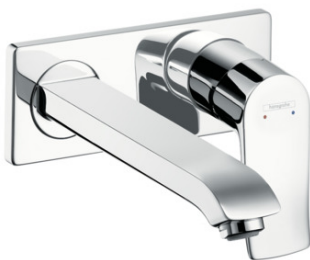

Metris

Wall-Mounted Single-Handle Faucet Trim, 1.2 GPM

Finishes : **chrome** Part no. : **31086001**

Description

Features

- Aerated spray
- Flow: 1.2 GPM (4.5 L/Min)
- Ceramic cartridge

Item details

List Price

Technology

Compliance

Product image

Scale drawing

Metris

Wall-Mounted Single-Handle Faucet Trim, 1.2 GPM

Finishes : **chrome** Part no. : **31086001**

Exploded drawing

Year of production: >07/16

Metris
Wall-Mounted Single-Handle Faucet Trim, 1.2 GPM

 Finishes : **chrome** Part no. : **31086001**

Spare parts list

Year of production: >07/16

Pos.	Description	Part no.	Price	PU
1	handle	95519000	-	1
2	sleeve	98790000	-	1
3	nut	95622000	-	1
4	cartridge, assy	95646001	-	1
5	seal	95008000	-	1
6	locking screw for handle	95140000	-	1
7	adapter for cartridge	95779000	-	1
8	escutcheon	95641000	-	1
9	spout 220 mm	95703000	-	1
10	aerator M24x1 (4,5 l/min)	92877000	-	1
11	escutcheon	95642000	-	1
12	connecting thread G½	95626000	-	1
13	O-ring 13x2	98128000	-	1
14	O-ring 26x2	98147000	-	1
15	extension set 25 mm for 13622180	31971000	-	1
16	screw cover	96338000	-	1
a	base body	13622181	-	1
b	O-ring 39x1,5	98400000	-	1
c	O-ring 43x3	98418000	-	1
d	O-ring 41x2	98212000	-	1