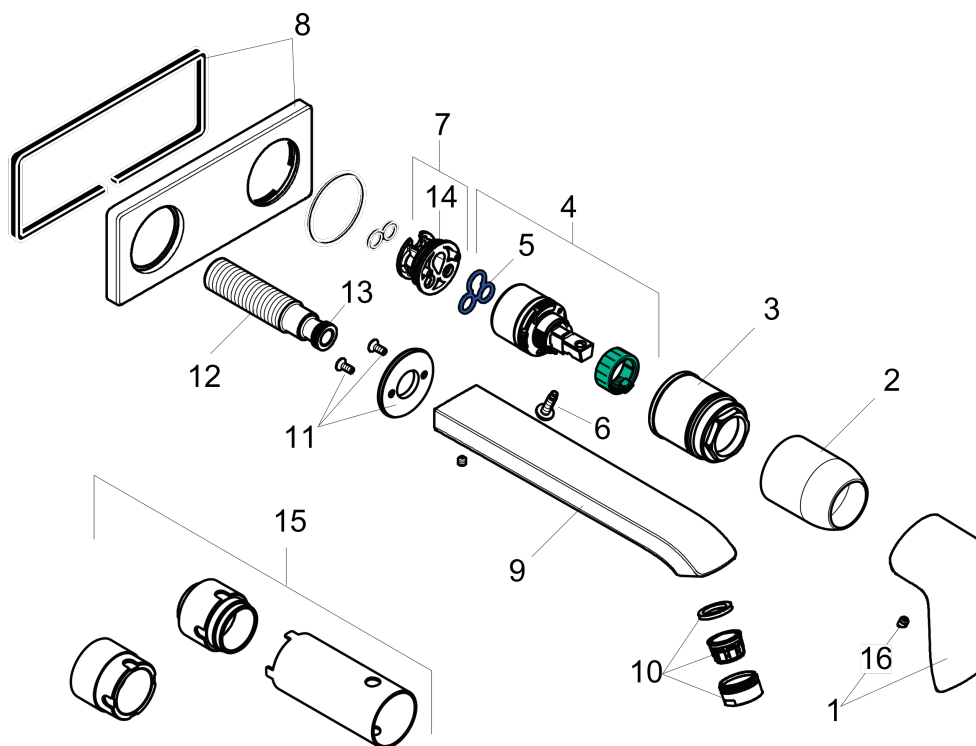

Metris

Wall-Mounted Single-Handle Faucet Trim, 1.2 GPM

Finishes : **chrome** Part no. : **31086001**

Description

Features

- Aerated spray
- Flow: 1.2 GPM (4.5 L/Min)
- Ceramic cartridge

Item details

List Price

Technology

Compliance

Product image

Scale drawing

Metris

Wall-Mounted Single-Handle Faucet Trim, 1.2 GPM

Finishes : **chrome** Part no. : **31086001**

Exploded drawing

Year of production: >07/16

Metris
Wall-Mounted Single-Handle Faucet Trim, 1.2 GPM

 Finishes : **chrome** Part no. : **31086001**

Spare parts list

Year of production: >07/16

Pos.	Description	Part no.	Price	PU
1	handle	95519000	-	1
2	sleeve	98790000	-	1
3	nut	95622000	-	1
4	cartridge, assy	95646001	-	1
5	seal	95008000	-	1
6	locking screw for handle	95140000	-	1
7	adapter for cartridge	95779000	-	1
8	escutcheon	95641000	-	1
9	spout 220 mm	95703000	-	1
10	aerator M24x1 (4,5 l/min)	92877000	-	1
11	escutcheon	95642000	-	1
12	connecting thread G½	95626000	-	1
13	O-ring 13x2	98128000	-	1
14	O-ring 26x2	98147000	-	1
15	extension set 25 mm for 13622180	31971000	-	1
16	screw cover	96338000	-	1
a	base body	13622181	-	1
b	O-ring 39x1,5	98400000	-	1
c	O-ring 43x3	98418000	-	1
d	O-ring 41x2	98212000	-	1