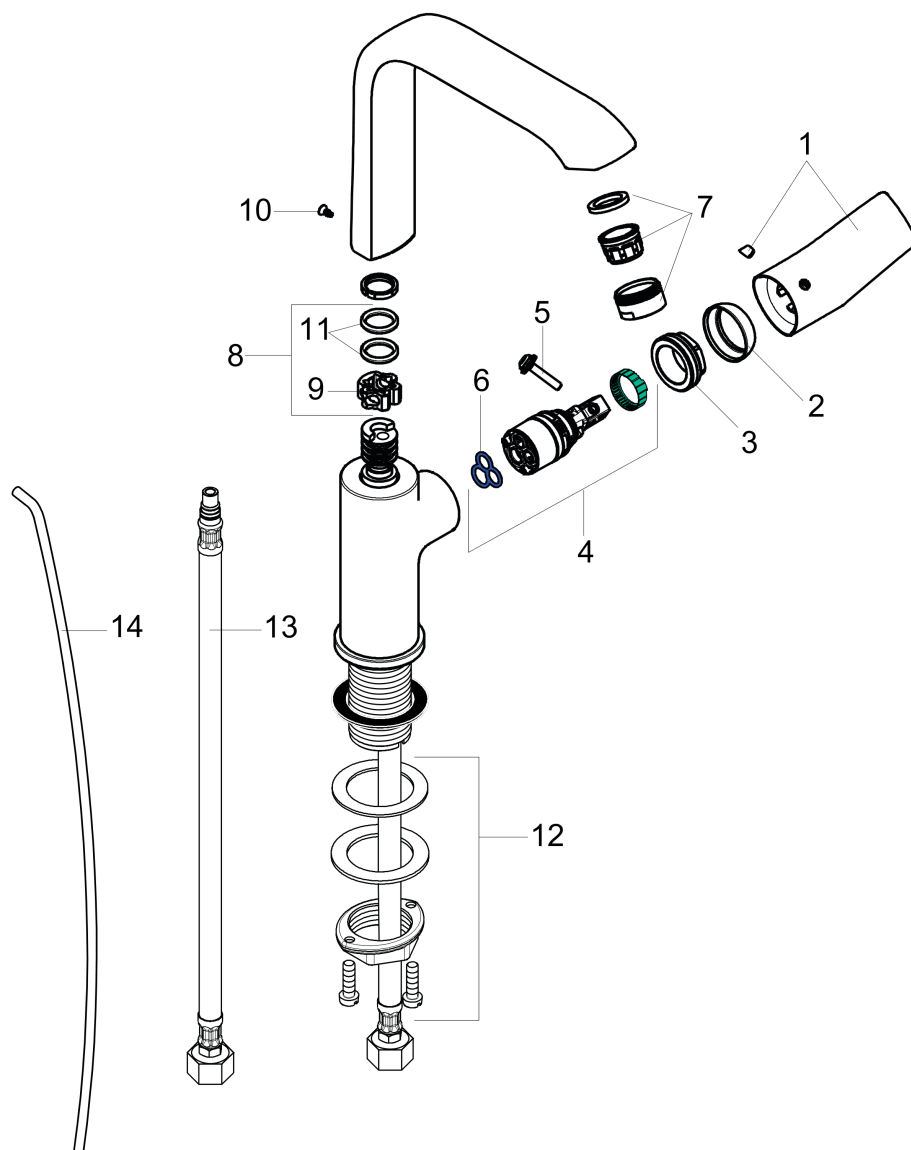

Metris

Single-Hole Faucet 230 with Swivel Spout and Pop-Up Drain, 1.2 GPM

Finishes : **chrome** Part no. : **31087001**

Exploded drawing

Year of production: >07/16

Metris

Single-Hole Faucet 230 with Swivel Spout and Pop-Up Drain, 1.2 GPM

Finishes : **chrome** Part no. : **31087001**

Spare parts list

Year of production: >07/16

Pos.	Description	Part no.	Price	PU
1	handle	95761000	-	1
2	flange	95493000	-	1
3	nut	95178000	-	1
4	cartridge, assy	95973001	-	1
5	locking screw for handle	95140000	-	1
6	seal	98865000	-	1
7	aerator M24x1 (4,5 l/min)	92877000	-	1
8	sealing set	92646000	-	1
9	axialring	97558000	-	1
10	screw	97662000	-	1
11	O-Ring 14x2,5	98189000	-	1
12	fixing set (Ø 32)	13961000	-	1
13	connection hose 18½" M8x0,75 3/8"	96321001	-	1
14	pull rod	96657000	-	1
a	pop up waste	88509000	-	1
b	screw cover	96338000	-	1