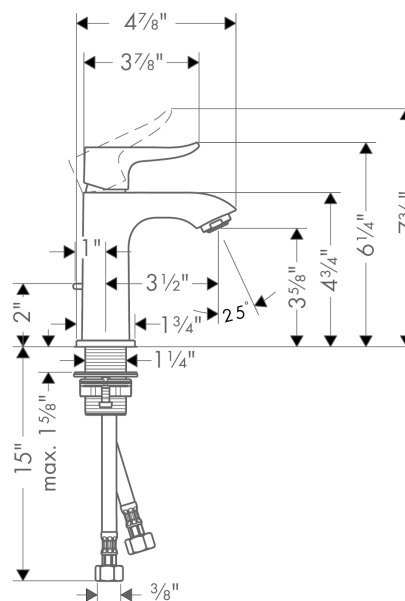

Metris

Single-Hole Faucet 100 with Pop-Up Drain, 1.2 GPM

Finishes : **chrome** Part no. : **31088001**

Description

Features

- Aerated spray
- Flow: 1.2 GPM (4.5 L/Min)
- Ceramic cartridge
- Includes pop-up drain

Item details

List Price

Technology

Compliance

Product image

Scale drawing

Metris
Single-Hole Faucet 100 with Pop-Up Drain, 1.2 GPM
Finishes : **chrome** Part no. : **31088001**

Exploded drawing

Year of production: >07/16

Metris
Single-Hole Faucet 100 with Pop-Up Drain, 1.2 GPM

 Finishes : **chrome** Part no. : **31088001**

Spare parts list

Year of production: >07/16

Pos.	Description	Part no.	Price	PU
1	handle	95520000	-	1
2	screw cover	96338000	-	1
3	flange	98863000	-	1
4	O-Ring 22x2	98185000	-	1
5	O-ring 25x1,5	98146000	-	1
6	cartridge, assy	95973001	-	1
7	locking screw for handle	95140000	-	1
8	seal	98865000	-	1
9	adapter for cartridge	98866000	-	1
10	aerator M24x1 (4,5 l/min)	92877000	-	1
11	flat seal	98749000	-	1
12	fixing set (Ø 32)	13961000	-	1
13	connection hose 18½" M8x0,75 3/8"	96321001	-	1
14	pull rod	96657000	-	1
a	pop up waste	88509000	-	1
b	nut	98864000	-	1