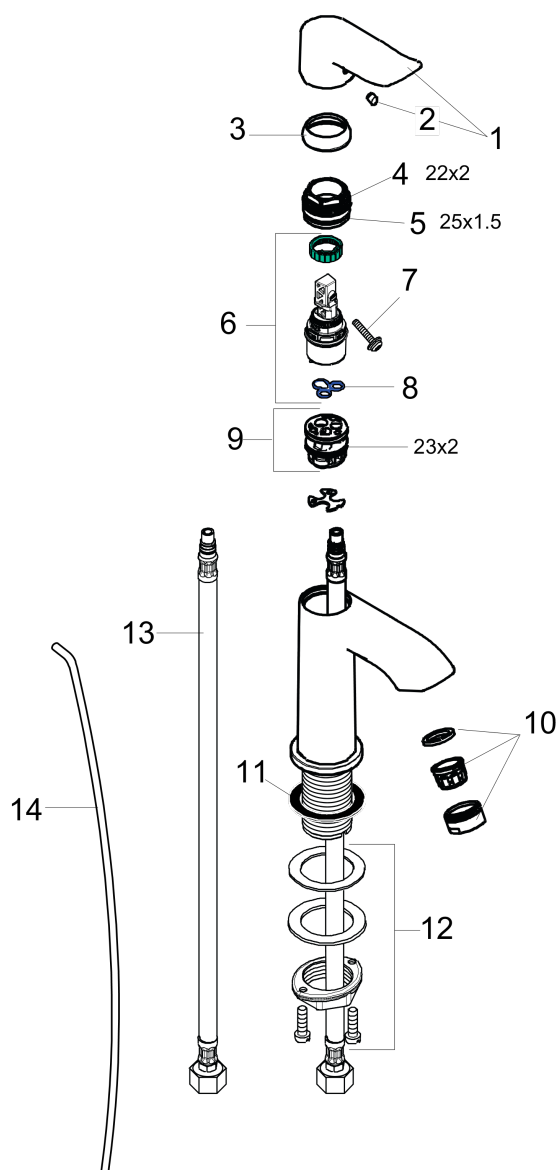

Metris

Single-Hole Faucet 100 with Pop-Up Drain, 1.2 GPM

Finishes : **chrome** Part no. : **31088001**

Description

Features

- Aerated spray
- Flow: 1.2 GPM (4.5 L/Min)
- Ceramic cartridge
- Includes pop-up drain

Item details

List Price

Technology

Compliance

Product image

Scale drawing

Metris
Single-Hole Faucet 100 with Pop-Up Drain, 1.2 GPM
Finishes : **chrome** Part no. : **31088001**

Exploded drawing

Year of production: >07/16

Metris
Single-Hole Faucet 100 with Pop-Up Drain, 1.2 GPM

 Finishes : **chrome** Part no. : **31088001**

Spare parts list

Year of production: >07/16

Pos.	Description	Part no.	Price	PU
1	handle	95520000	-	1
2	screw cover	96338000	-	1
3	flange	98863000	-	1
4	O-Ring 22x2	98185000	-	1
5	O-ring 25x1,5	98146000	-	1
6	cartridge, assy	95973001	-	1
7	locking screw for handle	95140000	-	1
8	seal	98865000	-	1
9	adapter for cartridge	98866000	-	1
10	aerator M24x1 (4,5 l/min)	92877000	-	1
11	flat seal	98749000	-	1
12	fixing set (Ø 32)	13961000	-	1
13	connection hose 18½" M8x0,75 3/8"	96321001	-	1
14	pull rod	96657000	-	1
a	pop up waste	88509000	-	1
b	nut	98864000	-	1