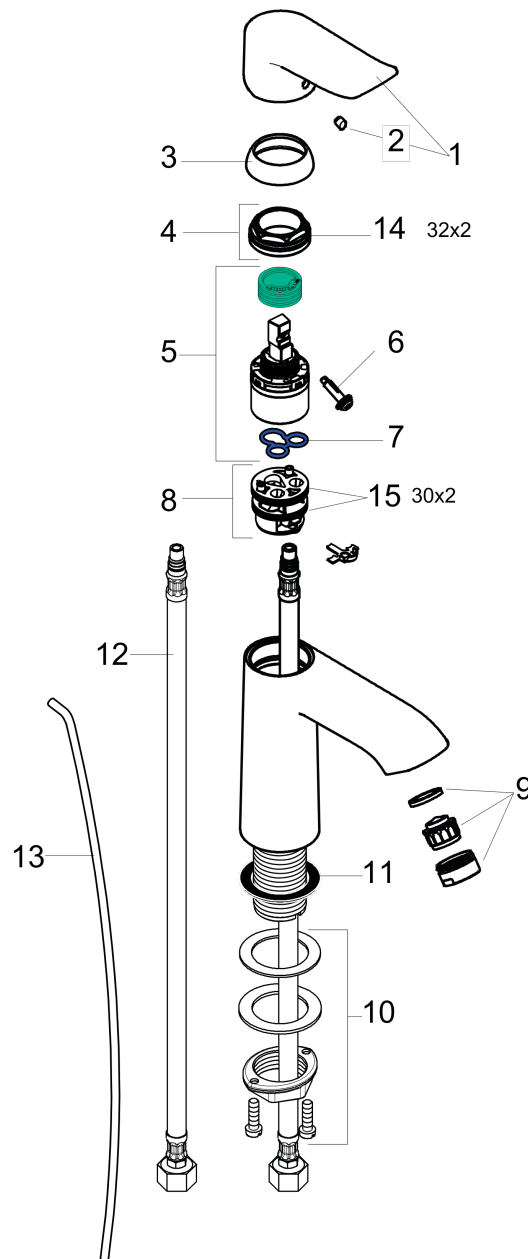

Metris

Single-Hole Faucet 110 with Pop-Up Drain, 0.5 GPM

Finishes : **chrome** Part no. : **31123001**

Description

Features

- Aerated spray
- Flow: 0.5 GPM (1.9 L/Min)
- Ceramic cartridge
- Includes pop-up drain

Item details

List Price

Technology

Compliance

Product image

Scale drawing

Metris
Single-Hole Faucet 110 with Pop-Up Drain, 0.5 GPM
 Finishes : **chrome** Part no. : **31123001**

Exploded drawing

Year of production: >01/20

Metris**Single-Hole Faucet 110 with Pop-Up Drain, 0.5 GPM**Finishes : **chrome** Part no. : **31123001****Spare parts list**

Year of production: >01/20

Pos.	Description	Part no.	Price	PU
1	handle	95519000	-	1
2	screw cover	96338000	-	1
3	flange	97406000	-	1
4	nut	97209000	-	1
5	cartridge, assy	95646001	-	1
6	locking screw for handle	95140000	-	1
7	seal	95008000	-	1
8	adapter for cartridge	98750000	-	1
9	aerator M24x1 (1,9 l/min)	93502000	-	1
10	fixing set (Ø 32)	13961000	-	1
11	flat seal	98749000	-	1
12	connection hose 18½" M8x0,75 3/8"	96321001	-	1
13	pull rod	96657000	-	1
14	O-Ring 32x2	98193000	-	1
15	O-Ring 30x2	98186000	-	1
a	pop up waste	88509000	-	1
b	lever collar	97548000	-	1
c	O-ring 35x2	92604000	-	1
d	lever arm 340mm (ball-Ø12mm)	96324000	-	1