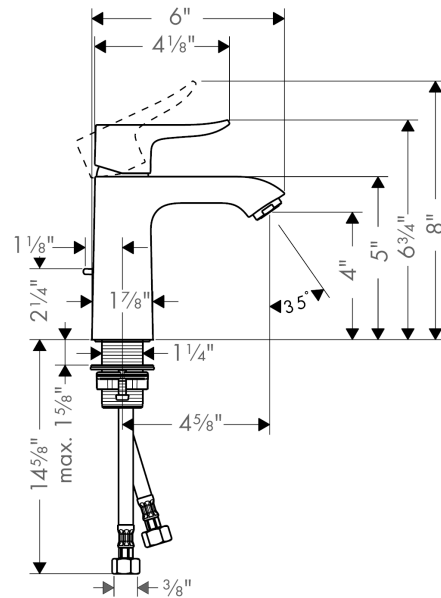

Metris

Single-Hole Faucet 110 with Pop-Up Drain, 0.5 GPM

Finishes : **chrome** Part no. : **31123001**

Description

Features

- Aerated spray
- Flow: 0.5 GPM (1.9 L/Min)
- Ceramic cartridge
- Includes pop-up drain

Item details

List Price

Technology

Compliance

Product image

Scale drawing

Metris
Single-Hole Faucet 110 with Pop-Up Drain, 0.5 GPM
 Finishes : **chrome** Part no. : **31123001**

Exploded drawing

Year of production: >01/20

Metris**Single-Hole Faucet 110 with Pop-Up Drain, 0.5 GPM**Finishes : **chrome** Part no. : **31123001****Spare parts list**

Year of production: >01/20

Pos.	Description	Part no.	Price	PU
1	handle	95519000	-	1
2	screw cover	96338000	-	1
3	flange	97406000	-	1
4	nut	97209000	-	1
5	cartridge, assy	95646001	-	1
6	locking screw for handle	95140000	-	1
7	seal	95008000	-	1
8	adapter for cartridge	98750000	-	1
9	aerator M24x1 (1,9 l/min)	93502000	-	1
10	fixing set (Ø 32)	13961000	-	1
11	flat seal	98749000	-	1
12	connection hose 18½" M8x0,75 3/8"	96321001	-	1
13	pull rod	96657000	-	1
14	O-Ring 32x2	98193000	-	1
15	O-Ring 30x2	98186000	-	1
a	pop up waste	88509000	-	1
b	lever collar	97548000	-	1
c	O-ring 35x2	92604000	-	1
d	lever arm 340mm (ball-Ø12mm)	96324000	-	1