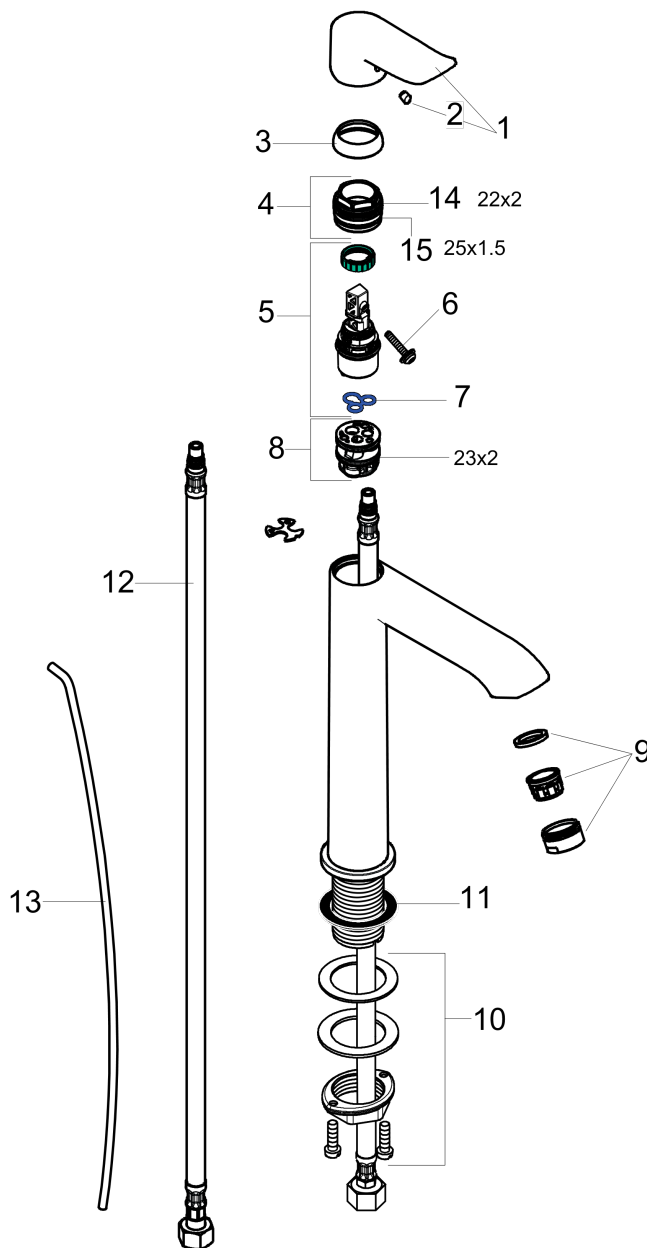

Metris

Single-Hole Faucet 200 with Pop-Up Drain, 1.2 GPM

Finishes : **chrome** Part no. : **31183001**

Description

Features

- Aerated spray
- Flow: 1.2 GPM (4.5 L/Min)
- Ceramic cartridge
- Includes pop-up drain

Item details

List Price

Technology

Compliance

Product image

Scale drawing

Metris

Single-Hole Faucet 200 with Pop-Up Drain, 1.2 GPM

Finishes : **chrome** Part no. : **31183001**

Exploded drawing

Year of production: >07/16

Metris
Single-Hole Faucet 200 with Pop-Up Drain, 1.2 GPM

 Finishes : **chrome** Part no. : **31183001**

Spare parts list

Year of production: >07/16

Pos.	Description	Part no.	Price	PU
1	handle	95520000	-	1
2	screw cover	96338000	-	1
3	flange	98863000	-	1
4	nut	98864000	-	1
5	cartridge, assy	95973001	-	1
6	locking screw for handle	95140000	-	1
7	seal	98865000	-	1
8	adapter for cartridge	98866000	-	1
9	aerator M24x1 (4,5 l/min)	92877000	-	1
10	fixing set (Ø 32)	13961000	-	1
11	flat seal	98749000	-	1
12	connection hose 35½" M8x0,75 3/8"	96316001	-	1
13	pull rod	96657000	-	1
14	O-Ring 22x2	98185000	-	1
15	O-ring 25x1,5	98146000	-	1
a	pop up waste	88509000	-	1
b	lever arm 340mm (ball-Ø12mm)	96324000	-	1