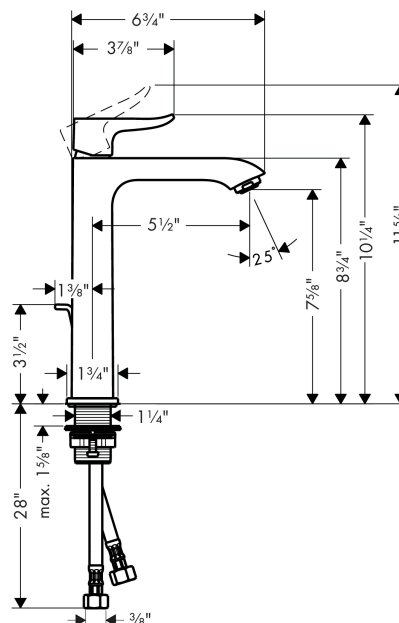

Metris

Single-Hole Faucet 200 with Pop-Up Drain, 1.2 GPM

Finishes : **chrome** Part no. : **31183001**

Description

Features

- Aerated spray
- Flow: 1.2 GPM (4.5 L/Min)
- Ceramic cartridge
- Includes pop-up drain

Item details

List Price

Technology

Compliance

Product image

Scale drawing

Metris

Single-Hole Faucet 200 with Pop-Up Drain, 1.2 GPM

Finishes : **chrome** Part no. : **31183001**

Exploded drawing

Year of production: >07/16

Metris
Single-Hole Faucet 200 with Pop-Up Drain, 1.2 GPM

 Finishes : **chrome** Part no. : **31183001**

Spare parts list

Year of production: >07/16

Pos.	Description	Part no.	Price	PU
1	handle	95520000	-	1
2	screw cover	96338000	-	1
3	flange	98863000	-	1
4	nut	98864000	-	1
5	cartridge, assy	95973001	-	1
6	locking screw for handle	95140000	-	1
7	seal	98865000	-	1
8	adapter for cartridge	98866000	-	1
9	aerator M24x1 (4,5 l/min)	92877000	-	1
10	fixing set (Ø 32)	13961000	-	1
11	flat seal	98749000	-	1
12	connection hose 35½" M8x0,75 3/8"	96316001	-	1
13	pull rod	96657000	-	1
14	O-Ring 22x2	98185000	-	1
15	O-ring 25x1,5	98146000	-	1
a	pop up waste	88509000	-	1
b	lever arm 340mm (ball-Ø12mm)	96324000	-	1