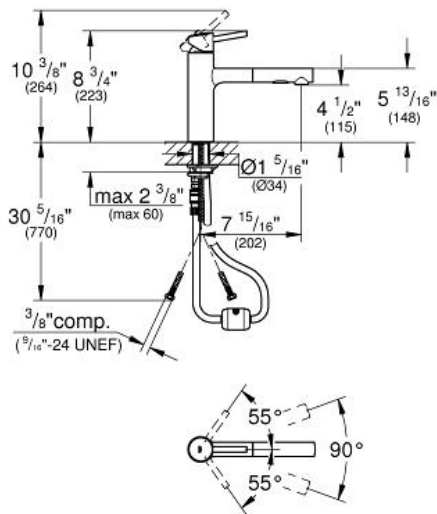

CONCETTO
Single-Handle Kitchen Faucet
MODEL # 31453001

Pure Freude
an Wasser

GROHE

Product Description:
CONCETTO
Single-Handle Kitchen Faucet

Standard Specification:

- Medium spout
- Single hole installation
- **GROHE SilkMove** 1.4" (35 mm) ceramic cartridge
- **GROHE StarLight** chrome finish
- Flow strainer
- Adjustable flow rate limiter
- Swivel cast spout
- Swivel area 100°
- Pull-out locking dual spray control - switches back and forth between regular flow and spray
- **SpeedClean** anti-lime system
- Automatic returning
- Integrated non-return valve
- Diverter: laminar spray/SpeedClean shower jet
- Automatic return to laminar spray
- Flexible hose connections
- Quick installation system
- Protected against backflow
- **GROHE SuperSteel** Infinity Finish
- Max Flow Rate 1.5 gpm

Applicable Codes & Standards:

- Energy Policy Act of 1992
- NSF 61
- ASME A112.18.1/CSA B125.1
- US Federal and State material regulations
- ICC/ANSI A117.1

Color:

- 31453001 StarLight Chrome