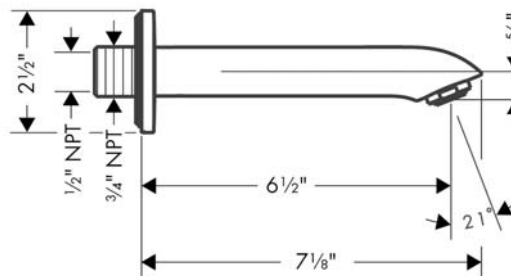

Metris
Tub Spout
 Finishes : **chrome** Part no. : **31494001**

Description

Features

- Solid brass

Item details

Compliance

Product image

Scale drawing

Metris
Tub Spout
Finishes : **chrome** Part no. : **31494001**

Exploded drawing

Year of production: >07/11

Metris

Tub Spout

Finishes : **chrome** Part no. : **31494001**

Spare parts list

Year of production: >07/11

Pos.	Description	Part no.	Price	PU
1	connecting thread	95658001	-	1
2	O-ring 16x2,5	98134000	-	1
3	seal	97530000	-	1
4	O-ring 20x1,5	98197000	-	1
5	hollow set screw M6x6	97660000	-	1
6	aerator M24x1 (30 l/min)	96512000	-	1