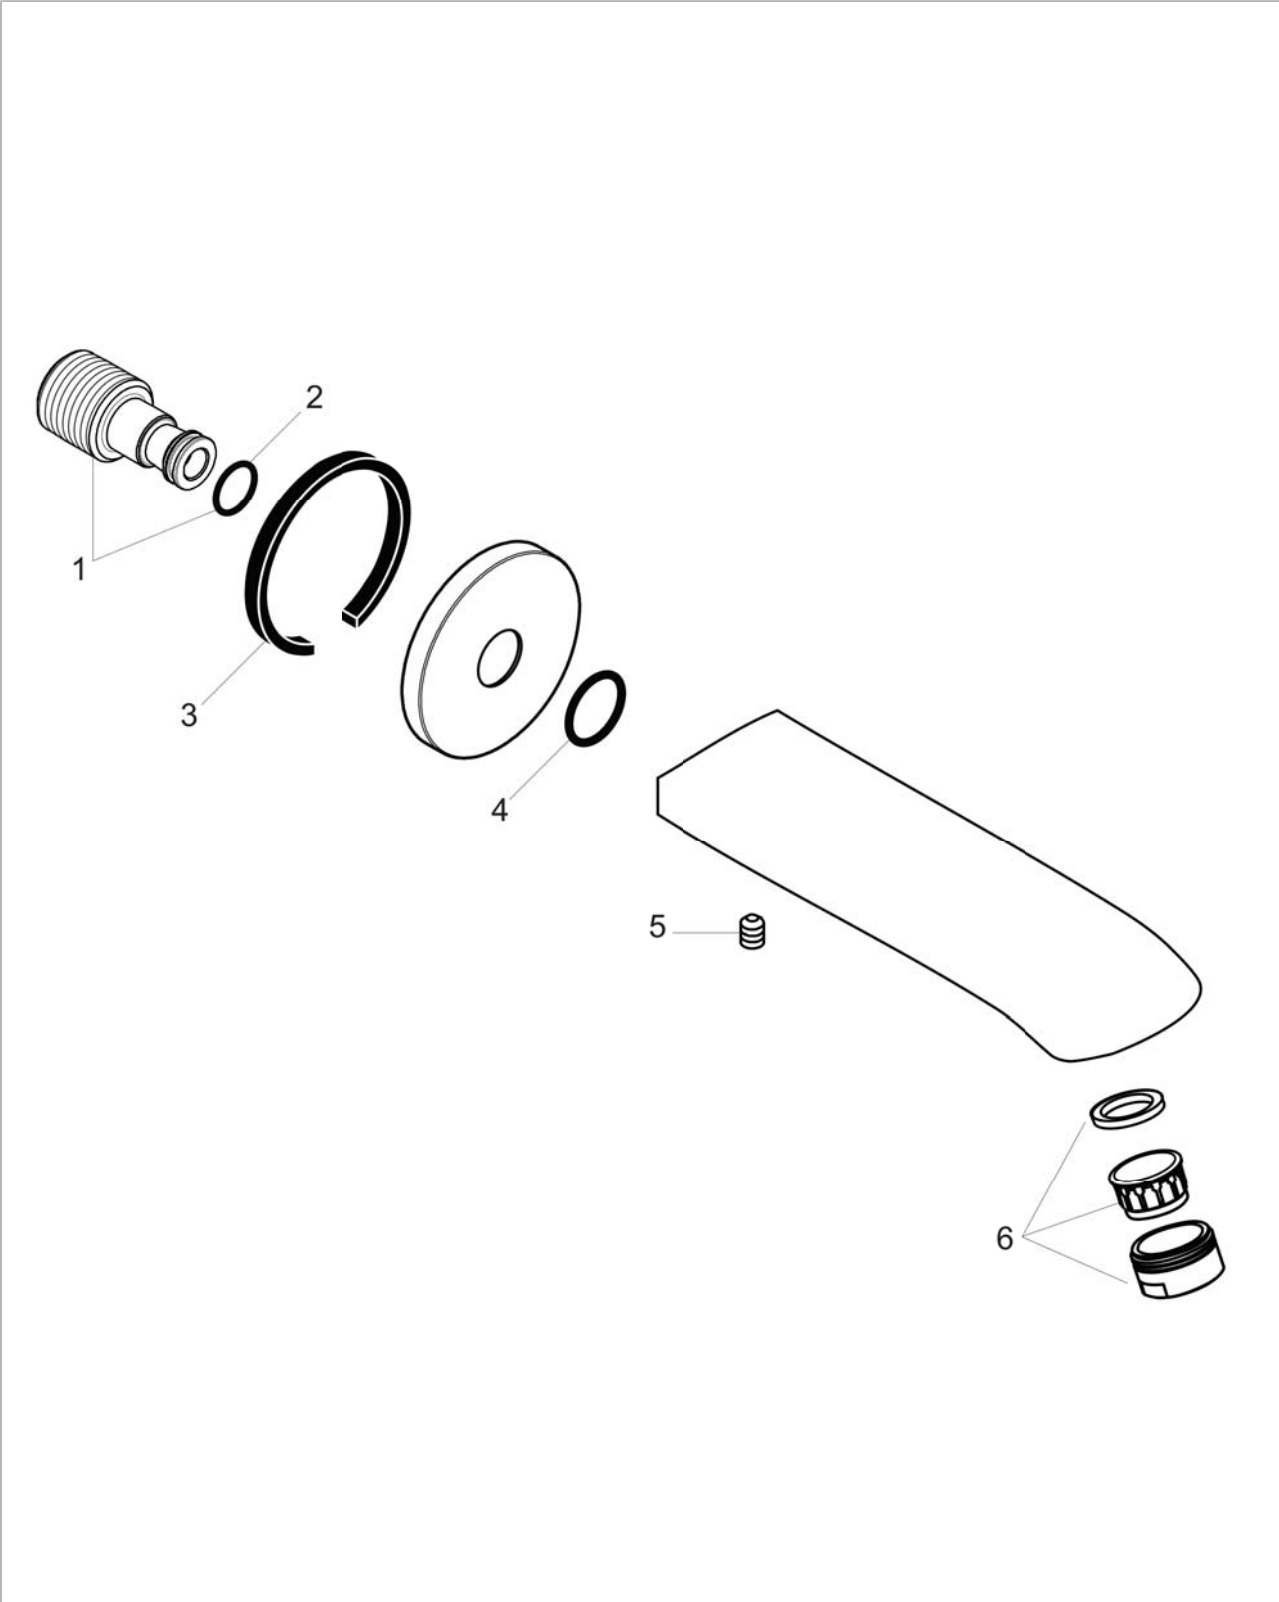

Metris
Tub Spout
 Finishes : **chrome** Part no. : **31494001**

Description

Features

- Solid brass

Item details

Compliance

Product image

Scale drawing

Metris
Tub Spout
Finishes : **chrome** Part no. : **31494001**

Exploded drawing

Year of production: >07/11

Metris

Tub Spout

Finishes : **chrome** Part no. : **31494001**

Spare parts list

Year of production: >07/11

Pos.	Description	Part no.	Price	PU
1	connecting thread	95658001	-	1
2	O-ring 16x2,5	98134000	-	1
3	seal	97530000	-	1
4	O-ring 20x1,5	98197000	-	1
5	hollow set screw M6x6	97660000	-	1
6	aerator M24x1 (30 l/min)	96512000	-	1