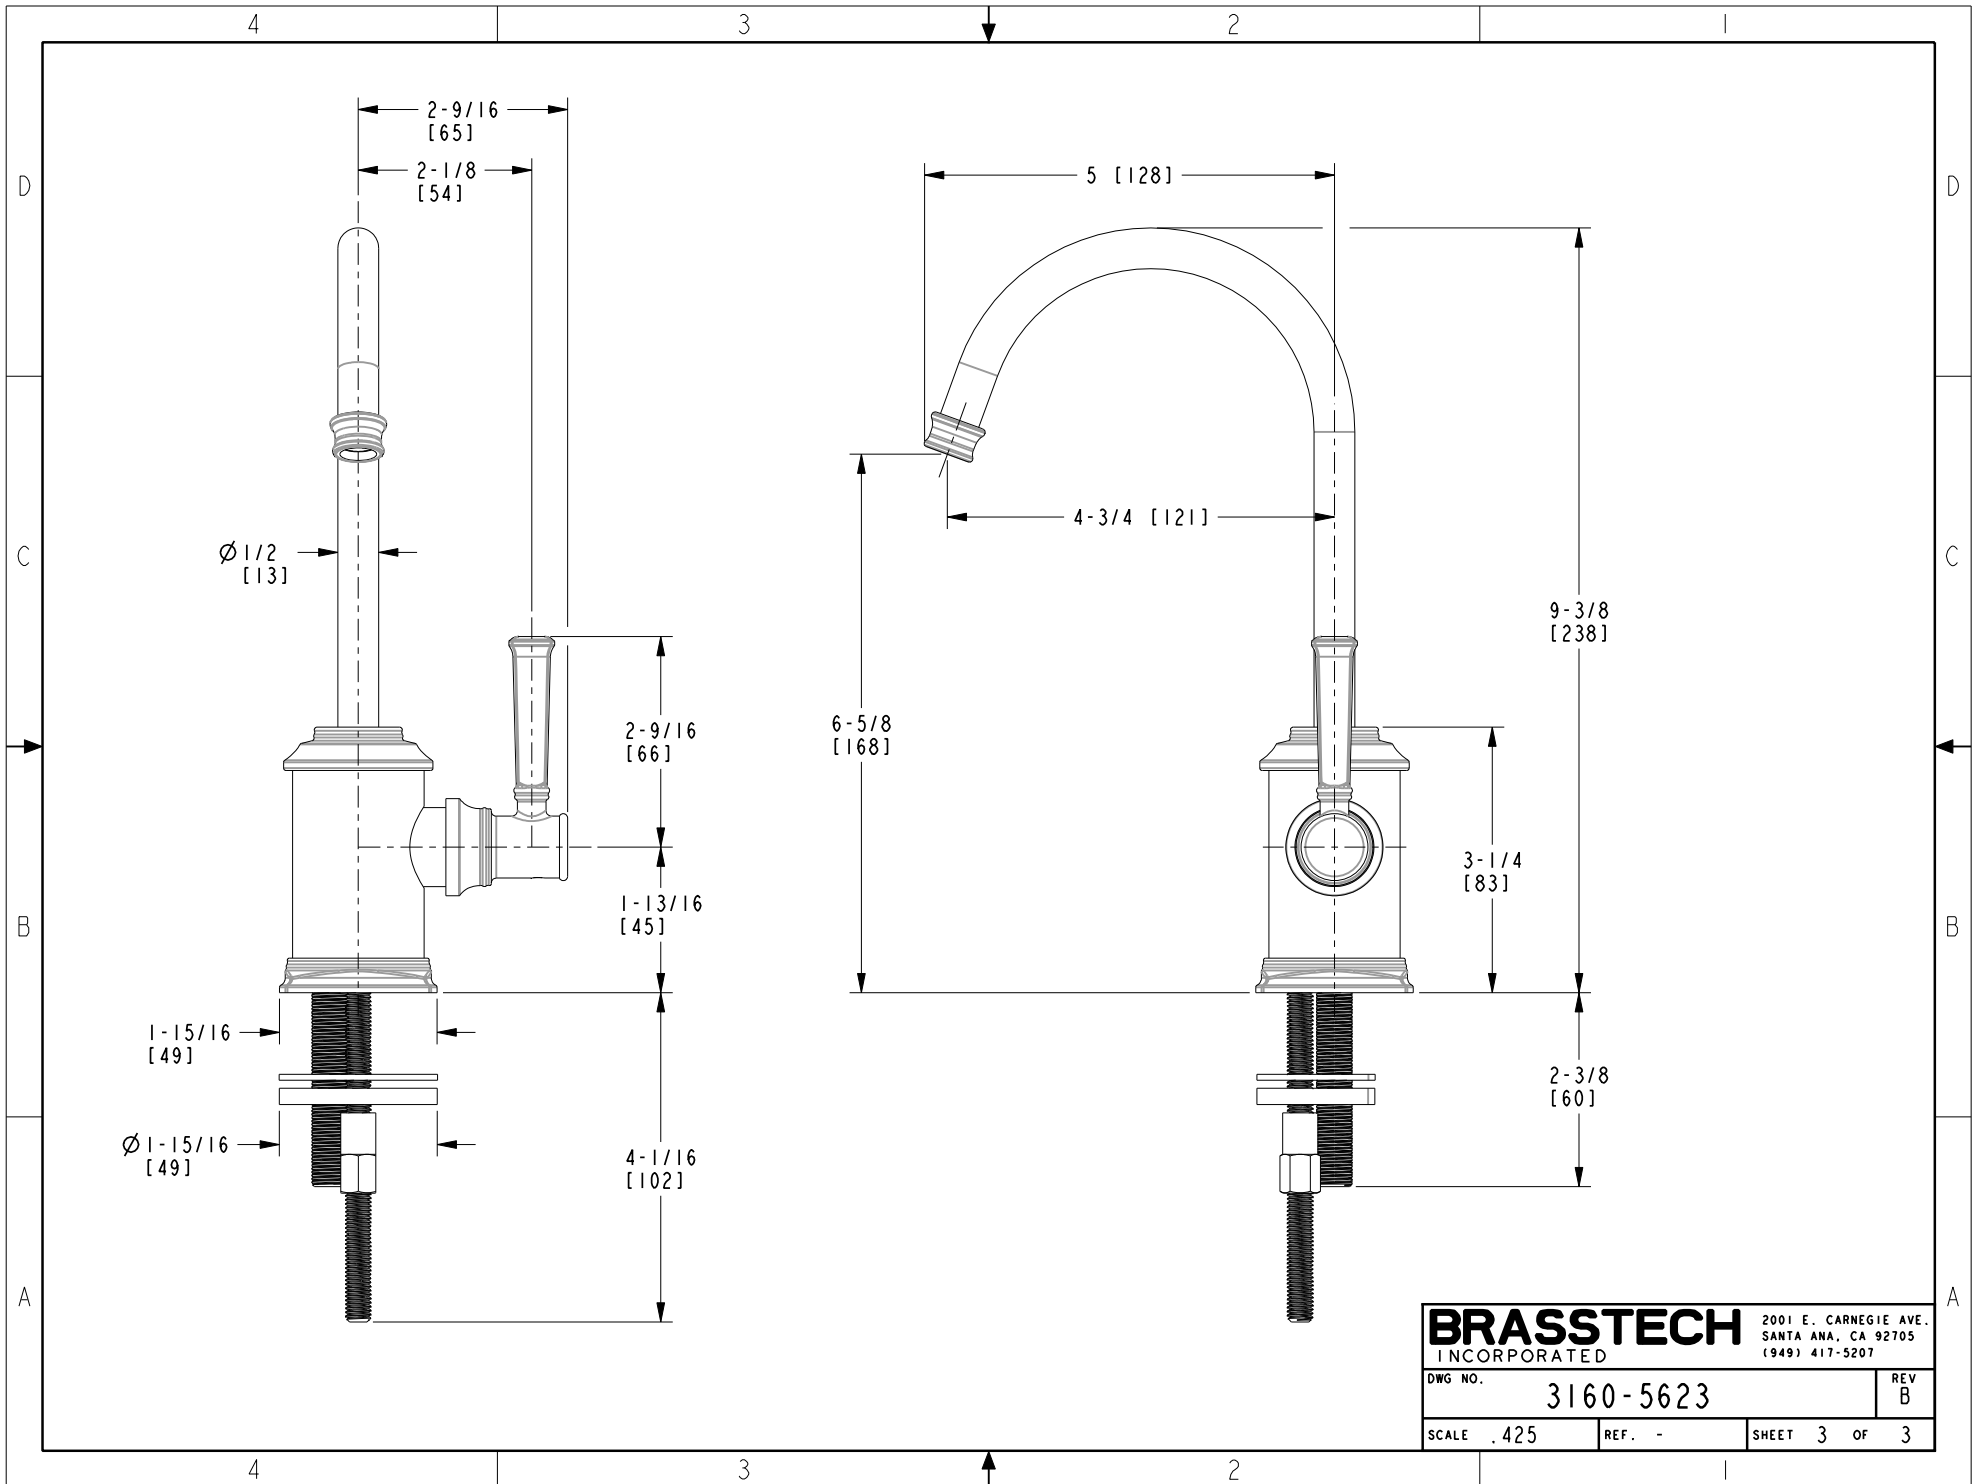

BRASSTECH		2001 E. CARNEGIE AVE. SANTA ANA, CA 92705 (949) 417-5207	
INCORPORATED			
DWG NO.	3160-5623		REV B
SCALE .325	REF. -	SHEET 2 OF 3	

BRASSTECH		2001 E. CARNEGIE AVE.	
INCORPORATED		SANTA ANA, CA 92705	
DWG NO. 3160-5623		REV B	
SCALE .425	REF. -	SHEET 3 OF 3	