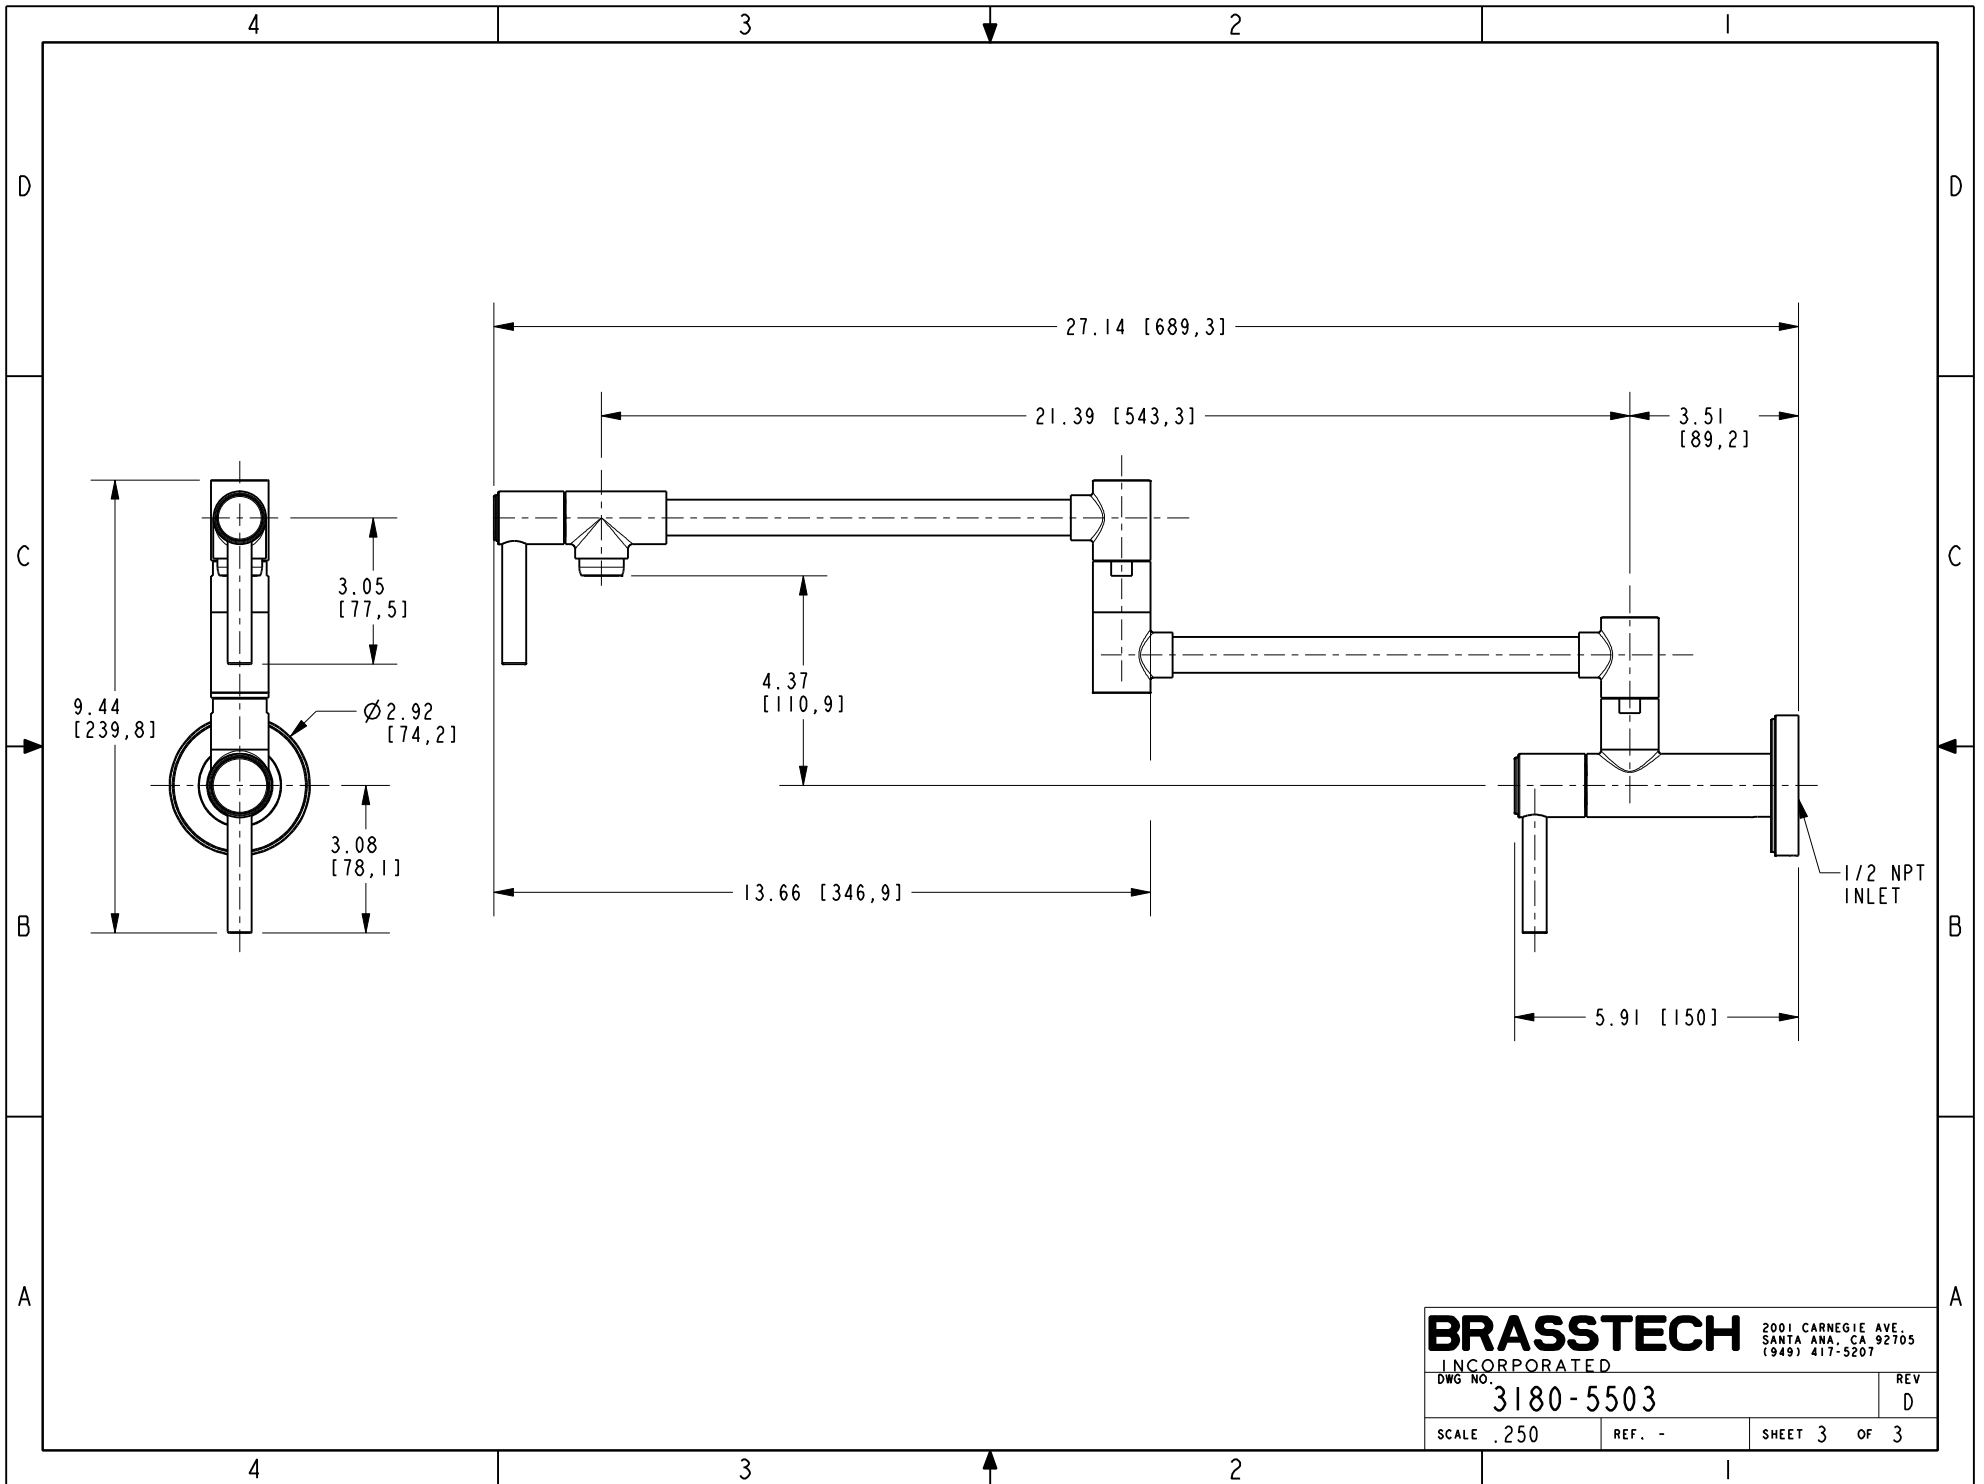

BRASSTECH		2001 CARNEGIE AVE. SANTA ANA, CA 92705 (949) 417-5207	
INCORPORATED			
DWG NO.	3180-5503	REV	D
SCALE .275	REF. -	SHEET 2	OF 3

BRASSTECH 2001 CARNEGIE AVE.
 INCORPORATED SANTA ANA, CA 92705
 (949) 417-5207

DWG NO.	3180-5503	REV	D
SCALE	.250	REF.	-
SHEET 3		OF 3	