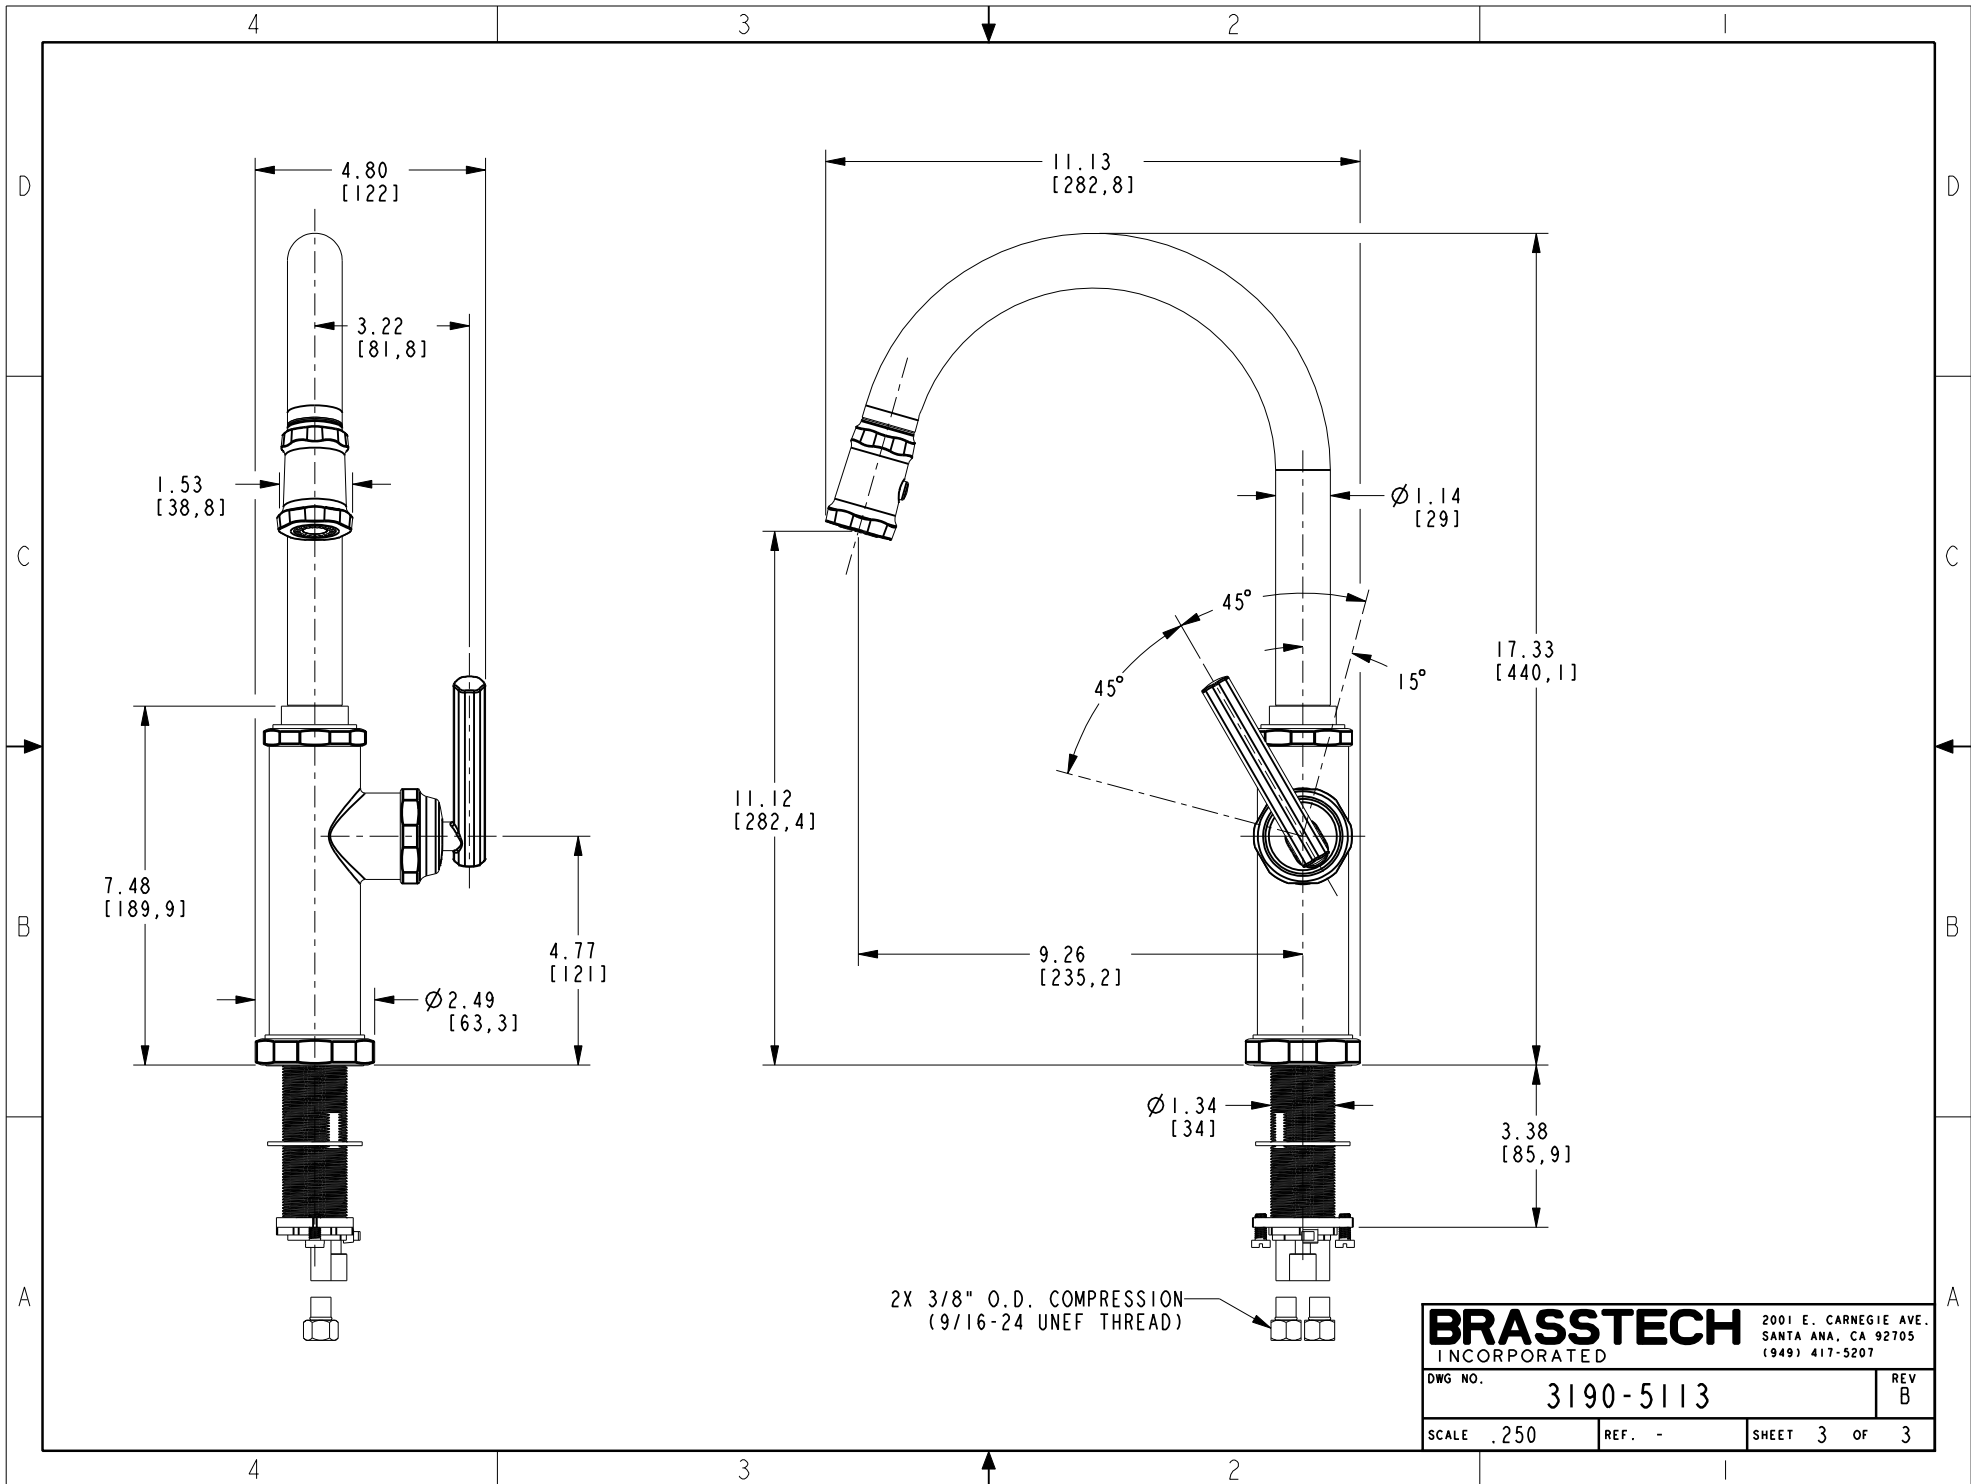

BRASSTECH		2001 E. CARNEGIE AVE. SANTA ANA, CA 92705 (949) 417-5207	
DWG NO.	3190-5113	REV	B
SCALE .175	REF. -	SHEET 2	OF 3

BRASSTECH		2001 E. CARNEGIE AVE. SANTA ANA, CA 92705 (949) 417-5207	
DWG NO.	3190-5113	REV	B
SCALE	.250	REF.	-
SHEET 3		OF 3	