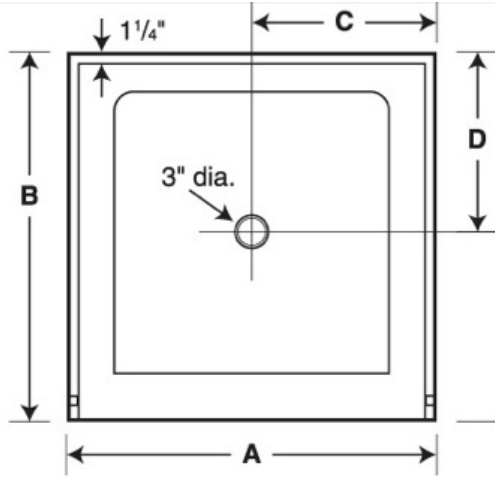

# SS-3232 32" x 32" Single Threshold Shower Pan

**Model number:** SF03232MD

**Dimensions:** 32" x 32" x 6"

**Installation:**

**Material:** Swanstone

**Standard Features:**

- Reinforced solid surface means color and texture run all the way through and cannot wear away.
- Will not mold or mildew, no grout to clean.
- Coordinates with Swanstone shower and bath systems.
- Pebbled, slip-resistant surface.

Swan products adhere to one or more of the following certifications:

**Recommended products** (Visit our website for a complete list of our recommended products)

No	Description
105416	Madono Pivot Shower Door 28 ½-30 ½ x 67 in. 6 mm
136645	Pivolok Pivot Shower Door 29-30 ¾ x 64 ½ in.
SW000002	CCSK723636 36" x 36" x 72" Crystal Colors Shower Wall Kits

# SS-3232 32" x 32" Single Threshold Shower Pan

**Model number:** SF03232MD

**Dimensions:** 32" x 32" x 6"

**Installation:**

**Material:** Swanstone

	SS-3232	SS-3248	SS-3260	SS-3442	SS-3448
A:	32"	48"	60"	42"	48"
B:	32"	32"	32"	34"	34"
C:	16"	24"	30"	21"	24"
D:	16"	16"	16"	17"	17"

<b>Dimensions:</b>
32 x 32 x 5 1/2 in.
<b>Weight:</b>
30 lbs
<b>Shape:</b>
Square
<b>Drain location:</b>
Center
<b>Installation:</b>

Project:

Contractor:

Representative:

Date:

Tel:

Notes: