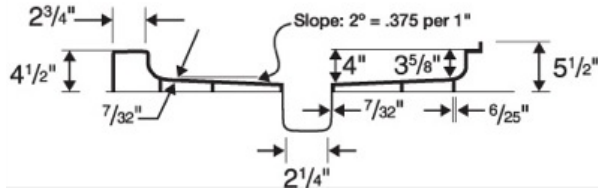

# SS-3232 32" x 32" Single Threshold Shower Pan

**Model number:** SF03232MD

**Dimensions:** 32" x 32" x 6"

**Installation:**

**Material:** Swanstone

**Standard Features:**

- Reinforced solid surface means color and texture run all the way through and cannot wear away.
- Will not mold or mildew, no grout to clean.
- Coordinates with Swanstone shower and bath systems.
- Pebbled, slip-resistant surface.

Swan products adhere to one or more of the following certifications:

**Recommended products** (Visit our website for a complete list of our recommended products)

No	Description
105416	Madono Pivot Shower Door 28 ½-30 ½ x 67 in. 6 mm
136645	Pivolok Pivot Shower Door 29-30 ¾ x 64 ½ in.
SW000002	CCSK723636 36" x 36" x 72" Crystal Colors Shower Wall Kits

# SS-3232 32" x 32" Single Threshold Shower Pan

**Model number:** SF03232MD

**Dimensions:** 32" x 32" x 6"

**Installation:**

**Material:** Swanstone

	SS-3232	SS-3248	SS-3260	SS-3442	SS-3448
A:	32"	48"	60"	42"	48"
B:	32"	32"	32"	34"	34"
C:	16"	24"	30"	21"	24"
D:	16"	16"	16"	17"	17"

<b>Dimensions:</b>
32 x 32 x 5 1/2 in.
<b>Weight:</b>
30 lbs
<b>Shape:</b>
Square
<b>Drain location:</b>
Center
<b>Installation:</b>

Project:

Contractor:

Representative:

Date:

Tel:

Notes: