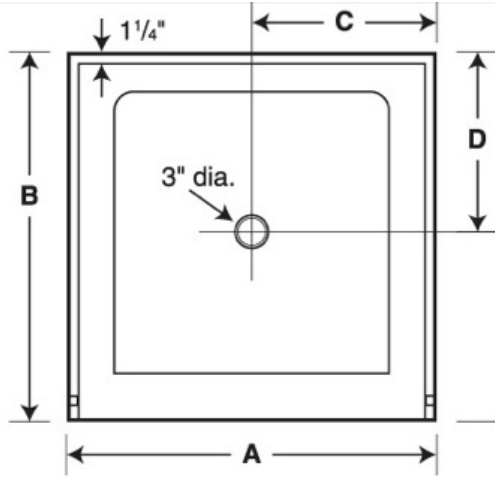

# SS-3248 32" x 48" Single Threshold Shower Pan

**Model number:** SF03248MD

**Dimensions:** 32" x 48" x 6"

**Installation:**

**Material:** Swanstone

## Recommended products (Visit our website for a complete list of our recommended products)

No	Description
134663	Kameleon SC Sliding Shower Door 43-47 x 71 in. 6 mm
134674	Kameleon SC Sliding Shower Door 43-47 x 71 in. 8 mm
136271	Duel Sliding Shower Door 44-47 x 70 ½-74 in. 8 mm

# SS-3248 32" x 48" Single Threshold Shower Pan

**Model number:** SF03248MD

**Dimensions:** 32" x 48" x 6"

**Installation:**

**Material:** Swanstone

	SS-3232	SS-3248	SS-3260	SS-3442	SS-3448
A:	32"	48"	60"	42"	48"
B:	32"	32"	32"	34"	34"
C:	16"	24"	30"	21"	24"
D:	16"	16"	16"	17"	17"

<b>Dimensions:</b>
32 x 48 x 5 1/2 in.
<b>Weight:</b>
44 lbs
<b>Shape:</b>
Rectangular
<b>Drain location:</b>
Center
<b>Installation:</b>

Project: \_\_\_\_\_

Contractor: \_\_\_\_\_

Representative: \_\_\_\_\_