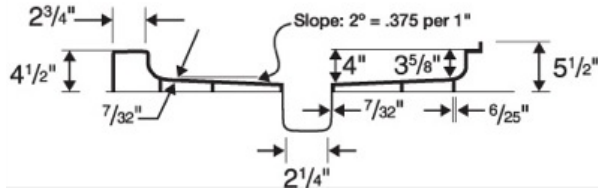

# SS-3248 32" x 48" Single Threshold Shower Pan

**Model number:** SF03248MD

**Dimensions:** 32" x 48" x 6"

**Installation:**

**Material:** Swanstone

	SS-3232	SS-3248	SS-3260	SS-3442	SS-3448
A:	32"	48"	60"	42"	48"
B:	32"	32"	32"	34"	34"
C:	16"	24"	30"	21"	24"
D:	16"	16"	16"	17"	17"

<b>Dimensions:</b>
32 x 48 x 5 1/2 in.
<b>Weight:</b>
44 lbs
<b>Shape:</b>
Rectangular
<b>Drain location:</b>
Center
<b>Installation:</b>

Project: \_\_\_\_\_

Contractor: \_\_\_\_\_

Representative: \_\_\_\_\_