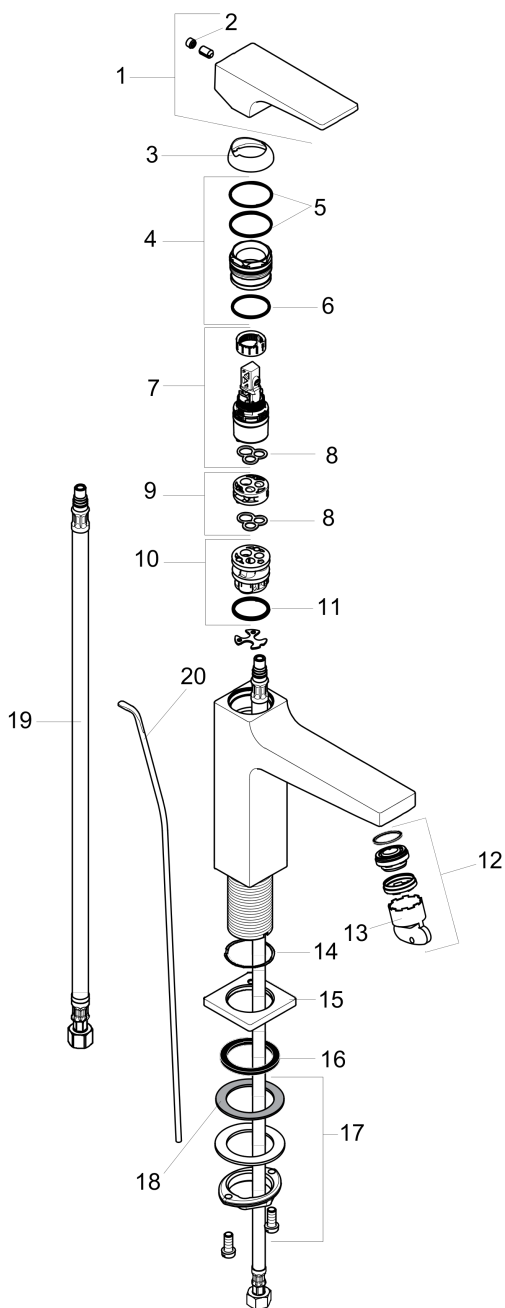

#### Scale drawing

## Metropol

Single-Hole Faucet 110 with Lever Handle and Pop-Up Drain, 1.2 GPM

Finishes : brushed nickel Part no. : 32506821

### Exploded drawing

Year of production: >01/18

### Spare parts list

Year of production: >01/18

Pos.	Description	Part no.	Price	PU
1	handle	92995820	-	1
2	screw cover	95704000	-	1
3	flange	92625820	-	1
4	nut	92689000	-	1
5	O-ring 27x1,5	92527000	-	1
6	O-ring 25x1,5	98146000	-	1
7	cartridge, assy	95973001	-	1
8	seal	98865000	-	1
9	adapter for cartridge	92628000	-	1
10	adapter for cartridge	98866000	-	1
11	O-ring 23x2	98398000	-	1
12	aerator M22x1	93098000	-	1
13	service tool	95661000	-	1
14	O-ring 32x1,5	92936000	-	1
15	escutcheon	93048820	-	1
16	flat seal	98749000	-	1
17	fixing set (Ø 32)	13961000	-	1
18	lever collar	97548000	-	1
19	connection hose 23½" M8x0,75 3/8"	98600001	-	1
20	pull rod	96657820	-	1
a	pop up waste	88509820	-	1