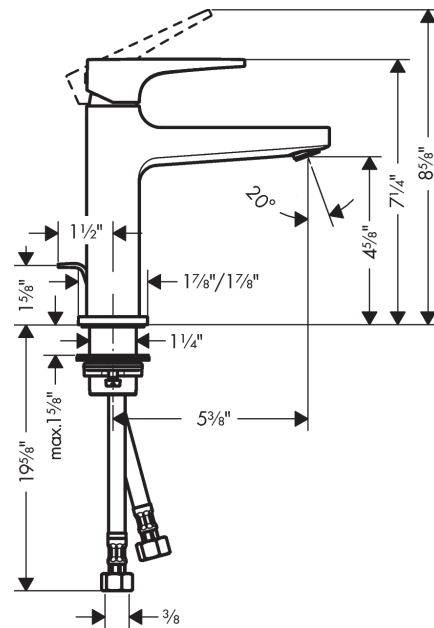

### Single-Hole Faucet 110 with Lever Handle and Pop-Up Drain, 1.2 GPM

Finishes : **brushed nickel** Part no. : **32506821**

##### Features

- consists of: Single-handle faucet
- Aerated spray
- Flow: 1.2 GPM (4.5 L/Min)
- Ceramic cartridge
- Includes pop-up drain

#### Scale drawing

### Spare parts list

Year of production: >01/18

Pos.	Description	Part no.	Price	PU
1	handle	92995820	-	1
2	screw cover	95704000	-	1
3	flange	92625820	-	1
4	nut	92689000	-	1
5	O-ring 27x1,5	92527000	-	1
6	O-ring 25x1,5	98146000	-	1
7	cartridge, assy	95973001	-	1
8	seal	98865000	-	1
9	adapter for cartridge	92628000	-	1
10	adapter for cartridge	98866000	-	1
11	O-ring 23x2	98398000	-	1
12	aerator M22x1	93098000	-	1
13	service tool	95661000	-	1
14	O-ring 32x1,5	92936000	-	1
15	escutcheon	93048820	-	1
16	flat seal	98749000	-	1
17	fixing set (Ø 32)	13961000	-	1
18	lever collar	97548000	-	1
19	connection hose 23½" M8x0,75 3/8"	98600001	-	1
20	pull rod	96657820	-	1
a	pop up waste	88509820	-	1