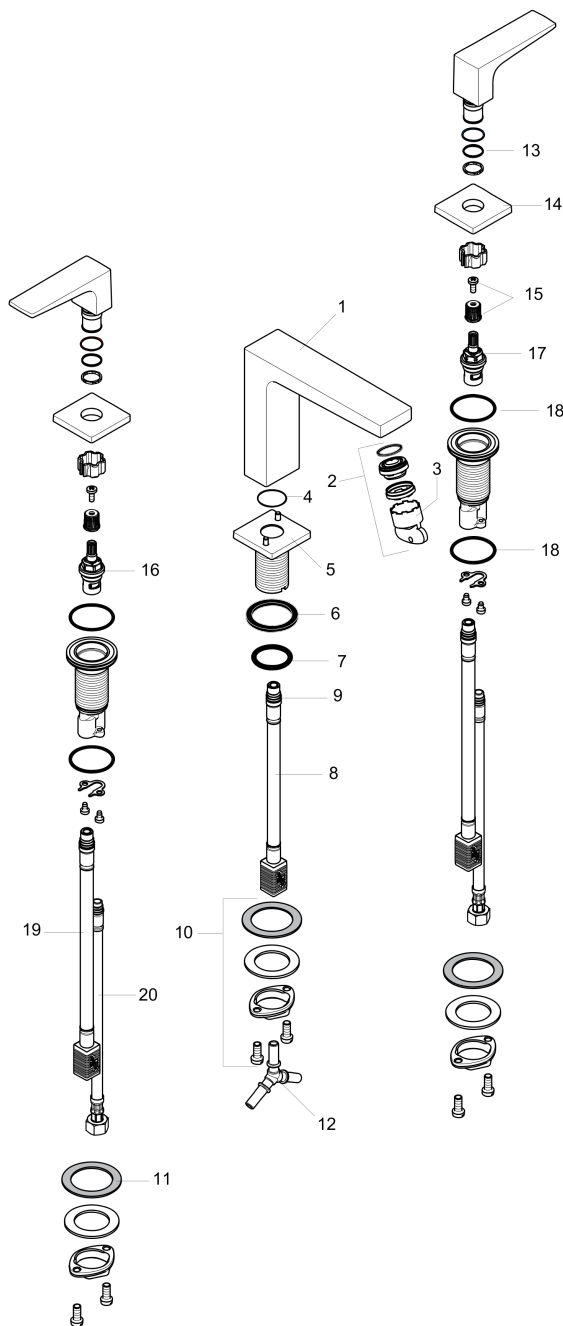

**Metropol**  
**Widespread Faucet 110 with Lever Handles, 1.2 GPM**  
Finishes : **brushed nickel** Part no. : **32518821**

## Exploded drawing

Year of production: >01/18

### Widespread Faucet 110 with Lever Handles, 1.2 GPM

Finishes : **brushed nickel** Part no. : **32518821**

#### Spare parts list

Year of production: >01/18

Pos.	Description	Part no.	Price	PU
1	spout 110 mm	93157820	-	1
2	aerator M24x1 (4,5 l/min)	93202000	-	1
3	service tool	95661000	-	1
4	O-ring 21x1,5	98219000	-	1
5	escutcheon for spout	92906820	-	1
6	flat seal	98749000	-	1
7	O-ring 26x4	92191000	-	1
8	connection hose 200 mm M10x1	92913000	-	1
9	O-ring 8x1,75	97827000	-	1
10	fixing set (Ø 28)	92909000	-	1
11	lever collar	97548000	-	1
12	hose connection angel	92905000	-	1
13	O-Ring 14x1,5	98201000	-	1
14	escutcheon	92915820	-	1
15	handle fixing set	98932000	-	1
16	shut off unit right closing	98817001	-	1
17	shut off unit left closing	95366001	-	1
18	O-ring 33x2,5	92907000	-	1
19	connection hose 400 mm M10x1	92914000	-	1
20	connection hose 18½" M8x0,75 3/8"	96321001	-	1
a	handle for hot water	92916820	-	1