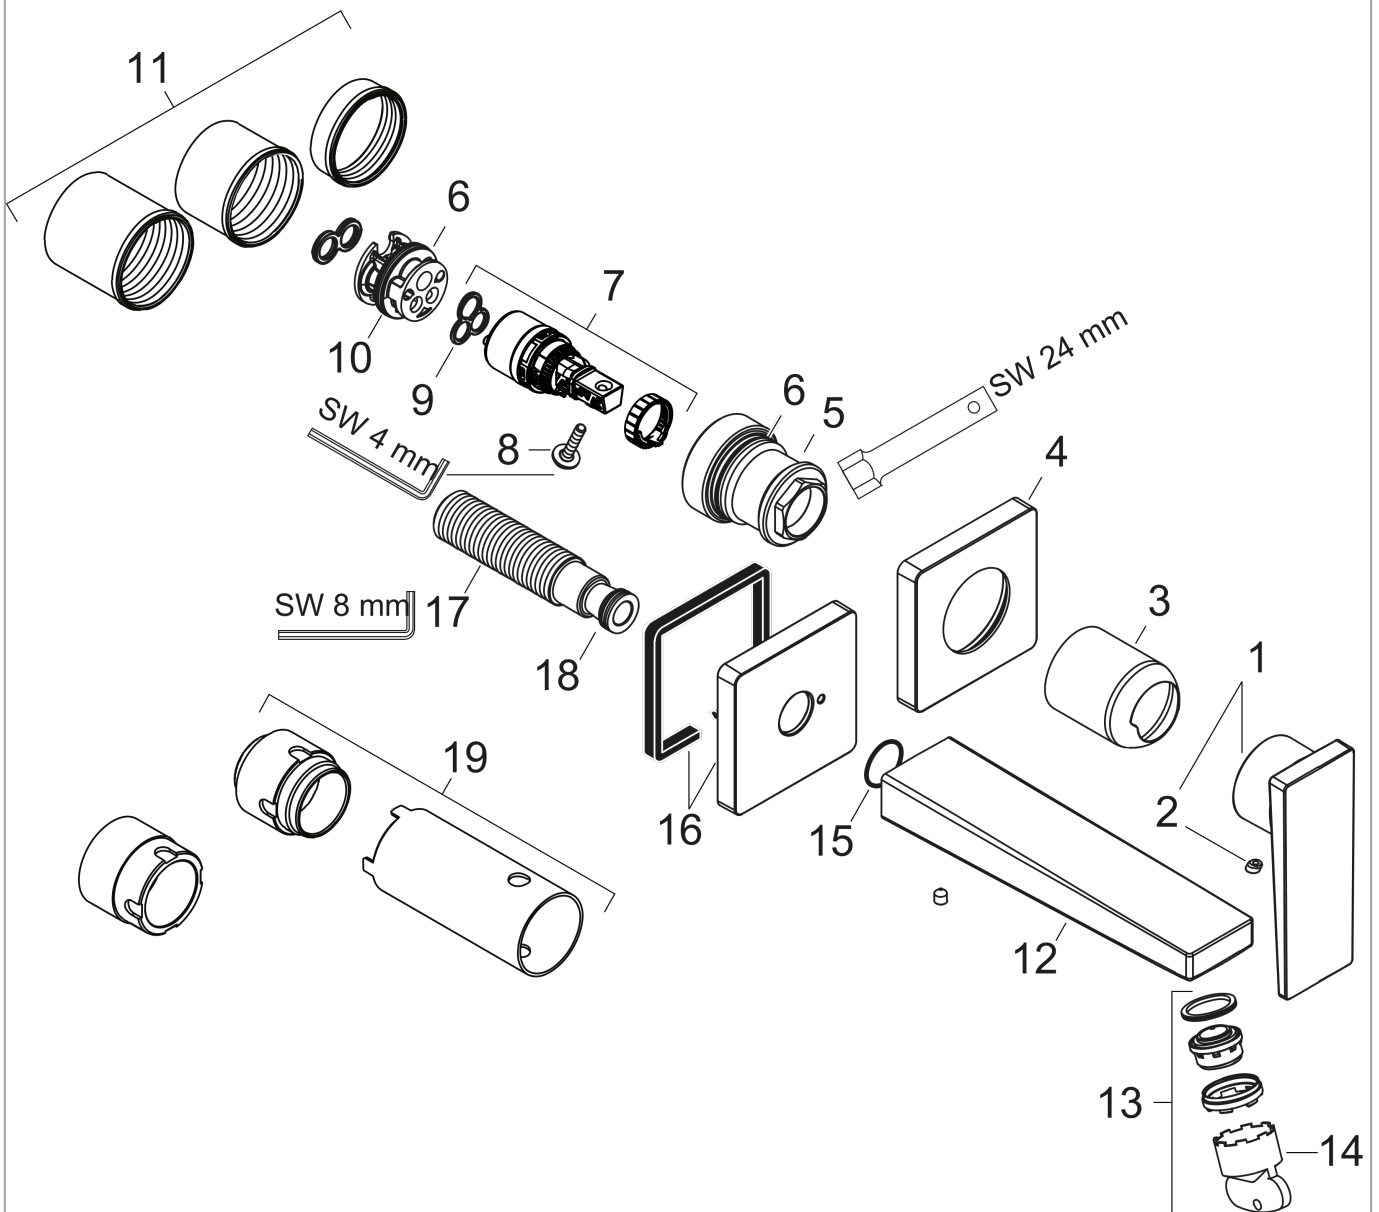

Metropol
Wall-Mounted Single-Handle Faucet Trim with Lever Handle, 1.2 GPM
 Finishes : **chrome** Part no. : **32526001**

Description

Features

- Aerated spray
- Flow: 1.2 GPM (4.5 L/Min)
- Ceramic cartridge

Item details

List Price

Technology

Compliance

Product image

Scale drawing

Metropol

Wall-Mounted Single-Handle Faucet Trim with Lever Handle, 1.2 GPM

Finishes : chrome Part no. : 32526001

Exploded drawing

Year of production: >01/18

Metropol

Wall-Mounted Single-Handle Faucet Trim with Lever Handle, 1.2 GPM

Finishes : **chrome** Part no. : **32526001**

Spare parts list

Year of production: >01/18

Pos.	Description	Part no.	Price	PU
1	handle	93163000	-	1
2	screw cover	96338000	-	1
3	sleeve	93053000	-	1
4	escutcheon for handle	93161000	-	1
5	nut	93141000	-	1
6	O-ring 26x2	98147000	-	1
7	cartridge, assy	95973001	-	1
8	locking screw for handle	95140000	-	1
9	seal	98865000	-	1
10	adapter for cartridge	95634000	-	1
11	fixing set	97971000	-	1
12	spout 225 mm	93166000	-	1
13	aerator M24x1 (4,5 l/min)	93202000	-	1
14	service tool	95661000	-	1
15	O-ring 18x1,5	98231000	-	1
16	escutcheon for spout	93162000	-	1
17	connecting thread G½	95626000	-	1
18	O-ring 13x2	98128000	-	1
19	extension set 25 mm for 13622180	31971000	-	1