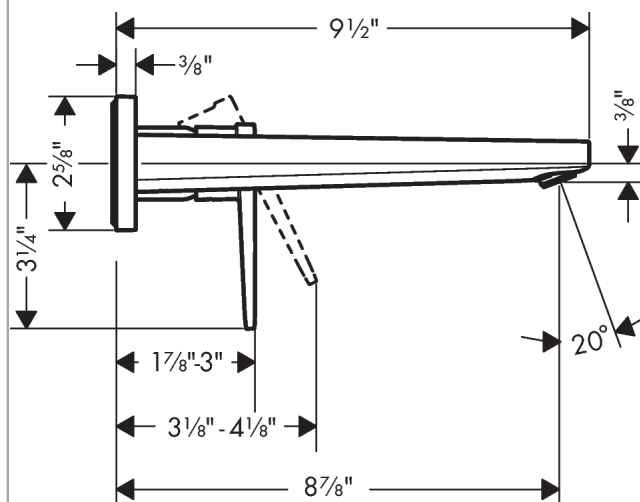

Metropol
Wall-Mounted Single-Handle Faucet Trim with Lever Handle, 1.2 GPM
 Finishes : **chrome** Part no. : **32526001**

Description

Features

- Aerated spray
- Flow: 1.2 GPM (4.5 L/Min)
- Ceramic cartridge

Item details

List Price

Technology

Compliance

Product image

Scale drawing

Metropol

Wall-Mounted Single-Handle Faucet Trim with Lever Handle, 1.2 GPM

Finishes : chrome Part no. : 32526001

Exploded drawing

Year of production: >01/18

Metropol

Wall-Mounted Single-Handle Faucet Trim with Lever Handle, 1.2 GPM

Finishes : **chrome** Part no. : **32526001**

Spare parts list

Year of production: >01/18

Pos.	Description	Part no.	Price	PU
1	handle	93163000	-	1
2	screw cover	96338000	-	1
3	sleeve	93053000	-	1
4	escutcheon for handle	93161000	-	1
5	nut	93141000	-	1
6	O-ring 26x2	98147000	-	1
7	cartridge, assy	95973001	-	1
8	locking screw for handle	95140000	-	1
9	seal	98865000	-	1
10	adapter for cartridge	95634000	-	1
11	fixing set	97971000	-	1
12	spout 225 mm	93166000	-	1
13	aerator M24x1 (4,5 l/min)	93202000	-	1
14	service tool	95661000	-	1
15	O-ring 18x1,5	98231000	-	1
16	escutcheon for spout	93162000	-	1
17	connecting thread G½	95626000	-	1
18	O-ring 13x2	98128000	-	1
19	extension set 25 mm for 13622180	31971000	-	1