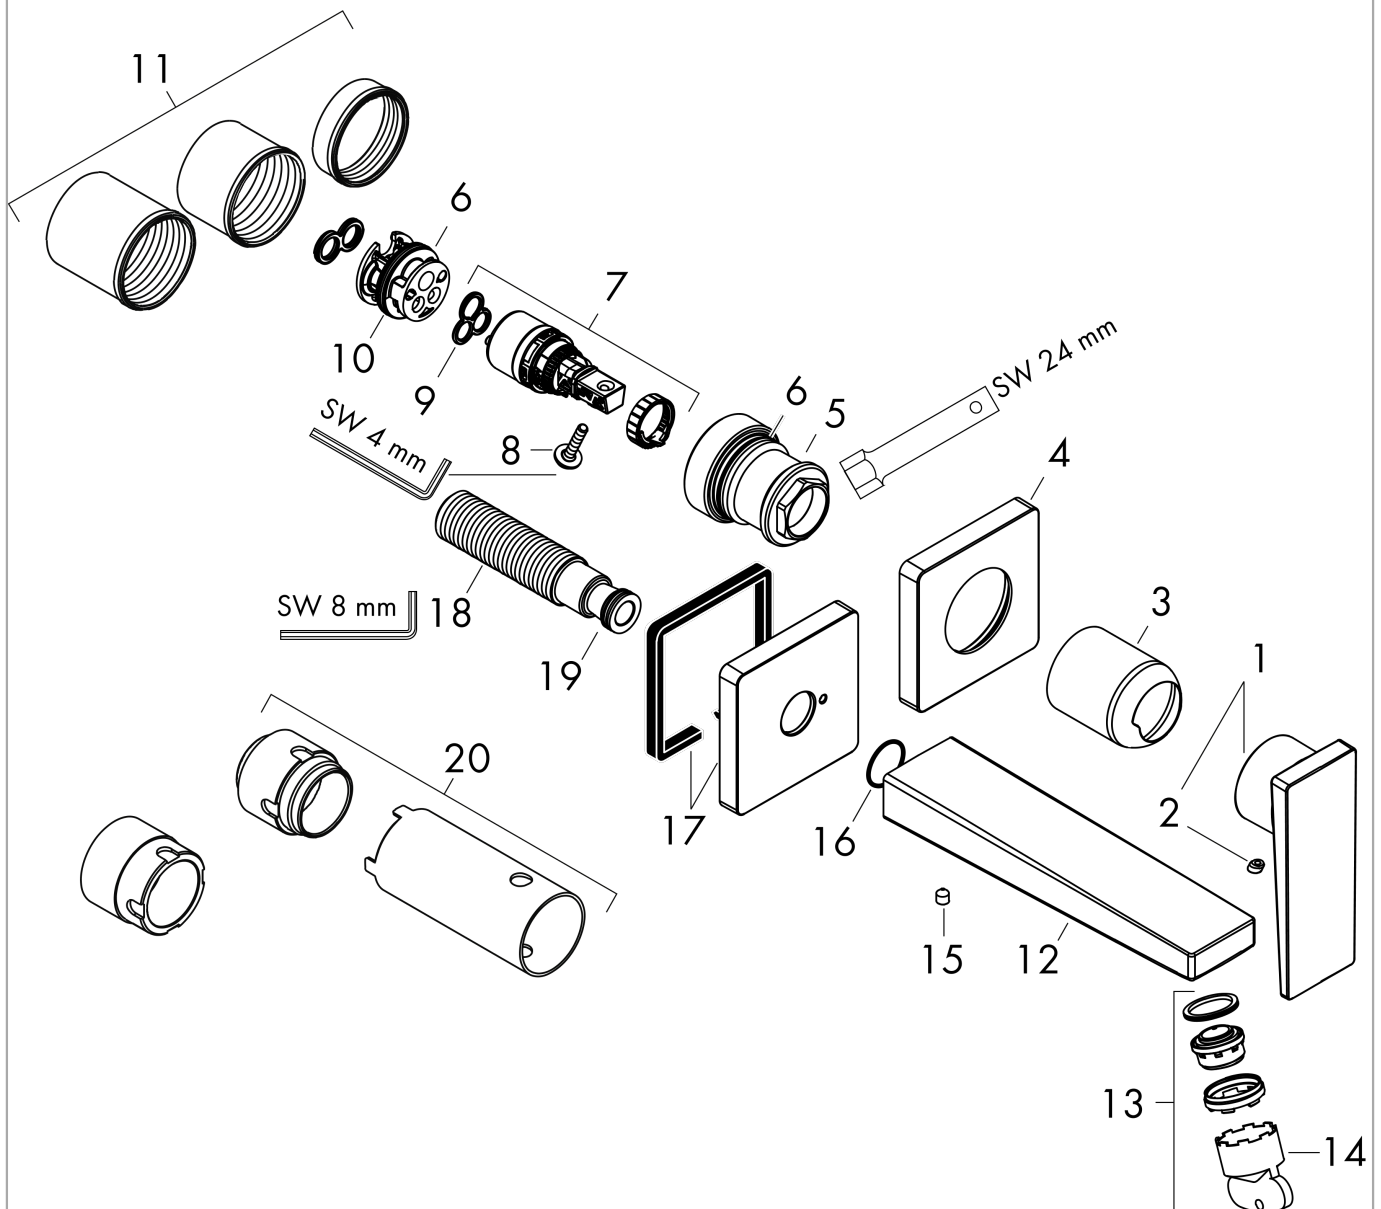

**Metropol**  
**Wall-Mounted Single-Handle Faucet Trim with Lever Handle, 1.2 GPM**  
 Finish: **chrome** Part no. : **32526001**

**Description**

**Features**

- Handle variant: Lever
- Spray modes: normal spray
- Flow: 1.2 GPM (4.5 L/Min)
- Ceramic cartridge
- EPD Basin Faucets

**Item details**

List Price \$ 505.00

**Technology**

**Compliance / Sustainability**

**Product image**

**Scale drawing**

**Metropol**  
**Wall-Mounted Single-Handle Faucet Trim with Lever Handle, 1.2 GPM**  
 Finish: **chrome** Part no. : **32526001**

Exploded drawing

Year of production: >01/18

**Metropol****Wall-Mounted Single-Handle Faucet Trim with Lever Handle, 1.2 GPM**Finish: **chrome** Part no. : **32526001****Spare parts list**

Year of production: &gt;01/18

<b>Pos.</b>	<b>Description</b>	<b>Part no.</b>	<b>Price</b>	<b>PU</b>
1	handle	93163000	-	1
2	screw cover	96338000	-	1
3	sleeve	93053000	-	1
4	escutcheon for handle	93161000	-	1
5	nut	93141000	-	1
6	O-ring 26x2	98147000	-	1
7	cartridge, assy	95973001	-	1
8	locking screw for handle	95140000	-	1
9	seal	98865000	-	1
10	adapter for cartridge	95634000	-	1
11	fixing set	97971000	-	1
12	spout 225 mm	93166000	-	1
13	aerator M24x1 (4,5 l/min)	93202000	-	1
14	service tool	95661000	-	1
15	O-ring 18x1,5	98231000	-	1
16	escutcheon for spout	93162000	-	1
17	connecting thread G½	95626000	-	1
18	O-ring 13x2	98128000	-	1
19	extension set 25 mm for 13622180	31971000	-	1
a	adapter for exchanged connections	93819000	-	1