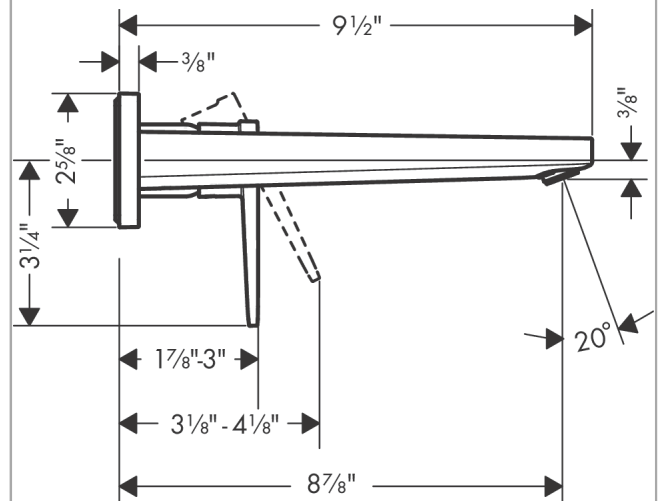

**Metropol**  
**Wall-Mounted Single-Handle Faucet Trim with Lever Handle, 1.2 GPM**  
 Finish: **chrome** Part no. : **32526001**

**Description**

**Features**

- Handle variant: Lever
- Spray modes: normal spray
- Flow: 1.2 GPM (4.5 L/Min)
- Ceramic cartridge
- EPD Basin Faucets

**Item details**

List Price \$ 505.00

**Technology**

**Compliance / Sustainability**

**Product image**

**Scale drawing**

**Metropol**  
**Wall-Mounted Single-Handle Faucet Trim with Lever Handle, 1.2 GPM**  
 Finish: **chrome** Part no. : **32526001**

Exploded drawing

Year of production: >01/18

**Metropol****Wall-Mounted Single-Handle Faucet Trim with Lever Handle, 1.2 GPM**Finish: **chrome** Part no. : **32526001****Spare parts list**

Year of production: &gt;01/18

<b>Pos.</b>	<b>Description</b>	<b>Part no.</b>	<b>Price</b>	<b>PU</b>
1	handle	93163000	-	1
2	screw cover	96338000	-	1
3	sleeve	93053000	-	1
4	escutcheon for handle	93161000	-	1
5	nut	93141000	-	1
6	O-ring 26x2	98147000	-	1
7	cartridge, assy	95973001	-	1
8	locking screw for handle	95140000	-	1
9	seal	98865000	-	1
10	adapter for cartridge	95634000	-	1
11	fixing set	97971000	-	1
12	spout 225 mm	93166000	-	1
13	aerator M24x1 (4,5 l/min)	93202000	-	1
14	service tool	95661000	-	1
15	O-ring 18x1,5	98231000	-	1
16	escutcheon for spout	93162000	-	1
17	connecting thread G½	95626000	-	1
18	O-ring 13x2	98128000	-	1
19	extension set 25 mm for 13622180	31971000	-	1
a	adapter for exchanged connections	93819000	-	1