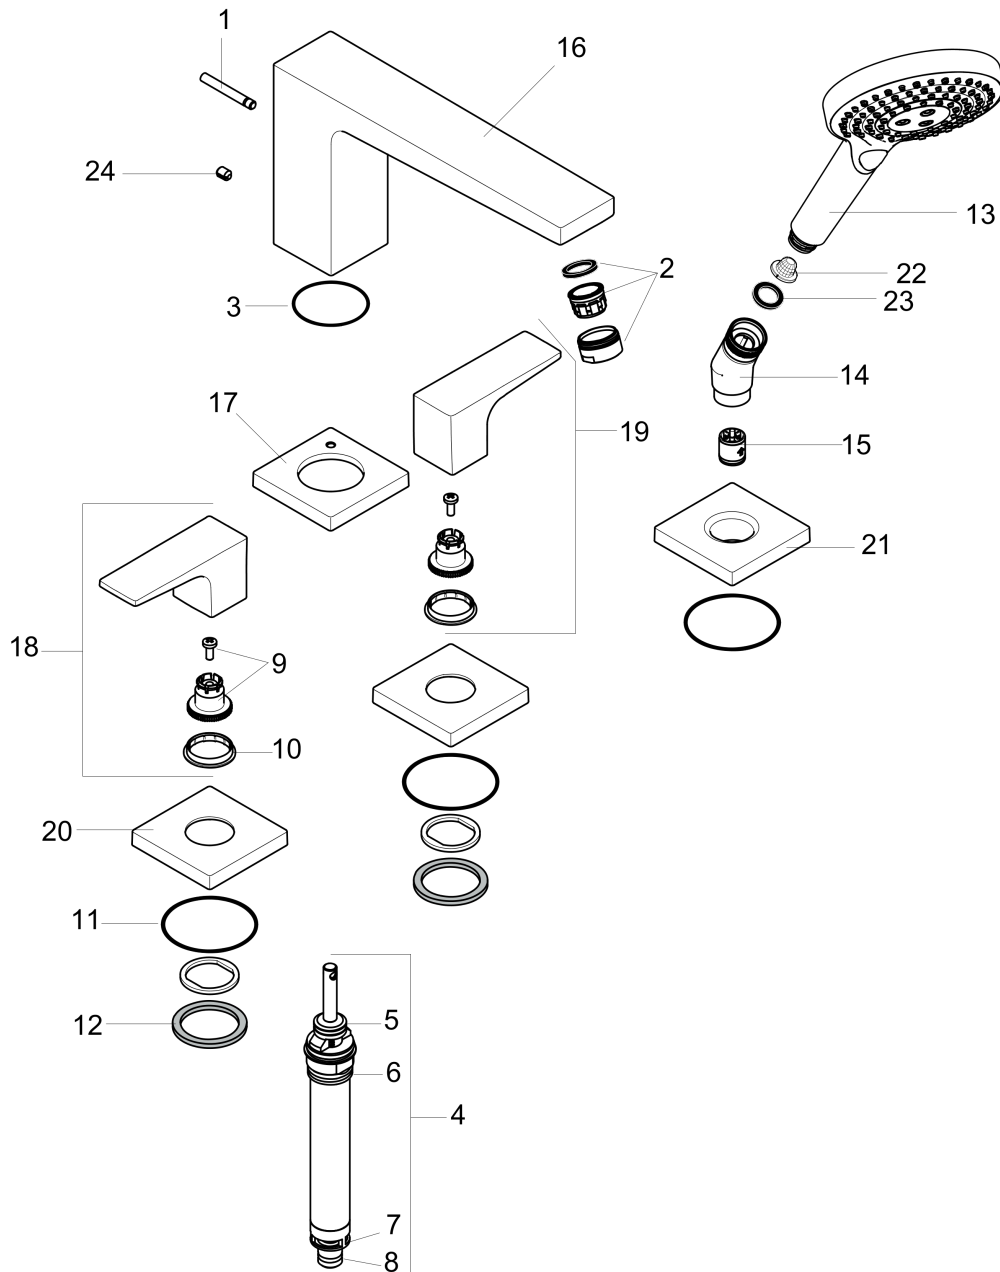

**Metropol**

**4-Hole Roman Tub Set Trim with Lever Handles and 1.75 GPM Handshower**

Finish: **chrome** Part no. : **32557001**

**Exploded drawing**

Year of production: >01/19

### 4-Hole Roman Tub Set Trim with Lever Handles and 1.75 GPM Handshower

Finish: **chrome** Part no. : **32557001**

#### Spare parts list

Year of production: >01/19

Pos.	Description	Part no.	Price	PU
1	diverter knob	98707000	-	1
2	aerator M24x1 (30 l/min)	96512000	-	1
3	O-ring 41x1,5	98168000	-	1
4	selector assy	96775000	-	1
5	O-Ring 14x2,5	98189000	-	1
6	O-Ring 23x2,5	98183000	-	1
7	O-Ring 22x2	98185000	-	1
8	O-ring 9x2,5	98217000	-	1
9	handle fixing set	94184000	-	1
10	set of color-rings cold / hot water	95819000	-	1
11	O-ring 56x2	98468000	-	1
12	flat seal	98749000	-	1
13	handshower	26036001	-	1
14	shower holder	28071000	-	1
15	set of non return valves DW 15	94074000	-	1
16	spout cpl.	93151000	-	1
17	escutcheon for spout	93152000	-	1
18	handle for hot water	93167000	-	1
19	handle for cold water	93168000	-	1
20	escutcheon for handle	93169000	-	1
21	escutcheon for shower holder	93153000	-	1
22	filter	92672000	-	1
23	seal	98058000	-	1
24	hollow set screw M6x8	98444000	-	1