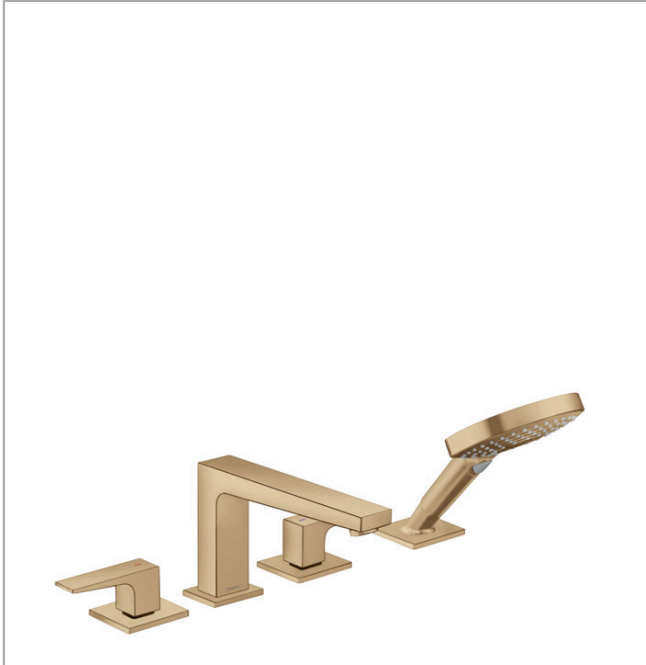

Metropol

4-Hole Roman Tub Set Trim with Lever Handles and 1.75 GPM Handshower

Surface: **brushed bronze** Part no. : **32557141**

Description

Features

- Consists of: Handshower, 4-Hole Roman tub filler trim
- Spray type mixer: Aerated spray
- Spray type hand shower: RainAir, Rain, Whirl
- Flow: 6.0 GPM (22.7 L/Min)
- Flow rate of hand shower at 3 bar: 1.75 GPM (6.6 L/Min)
- 90° ceramic valves
- Integrated double backflow prevention

Item details

Technology

Compliance

Product image

Scale drawing