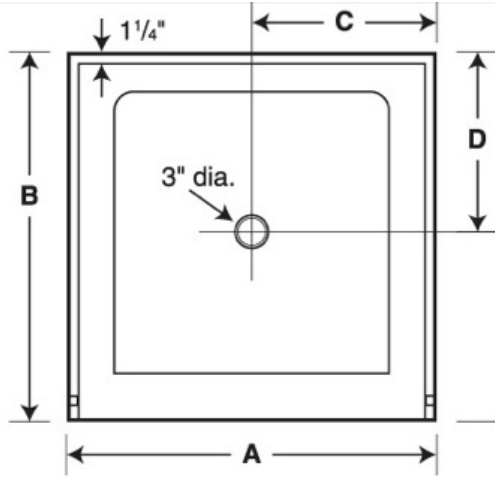

# SS-3260 32" x 60" Single Threshold Shower Pan

**Model number:**

SF03260MD

**Dimensions:** 32" x 60" x 6"

**Installation:**

**Material:** Swanstone

## Recommended products (Visit our website for a complete list of our recommended products)

No	Description
134665	Kameleon SC Sliding Shower Door 55-59 x 71 in. 6 mm
134675	Kameleon SC Sliding Shower Door 55-59 x 71 in. 8 mm
136272	Duel Sliding Shower Door 56-58 ½ x 70 ½-74 in. 8 mm

# SS-3260 32" x 60" Single Threshold Shower Pan

**Model number:** SF03260MD

**Dimensions:** 32" x 60" x 6"

**Installation:**

**Material:** Swanstone

	SS-3232	SS-3248	SS-3260	SS-3442	SS-3448
A:	32"	48"	60"	42"	48"
B:	32"	32"	32"	34"	34"
C:	16"	24"	30"	21"	24"
D:	16"	16"	16"	17"	17"

<b>Dimensions:</b>
32 x 60 x 5 1/2 in.
<b>Weight:</b>
50 lbs
<b>Shape:</b>
Rectangular
<b>Drain location:</b>
Center
<b>Installation:</b>

Project:

Contractor:

Representative:

Date:

Tel:

Notes: