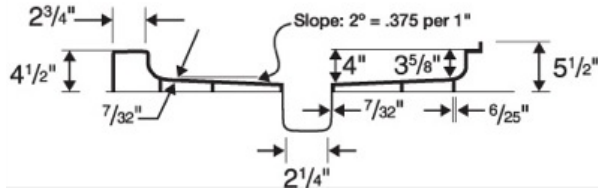

# SS-3260 32" x 60" Single Threshold Shower Pan

**Model number:** SF03260MD

**Dimensions:** 32" x 60" x 6"

**Installation:**

**Material:** Swanstone

	SS-3232	SS-3248	SS-3260	SS-3442	SS-3448
A:	32"	48"	60"	42"	48"
B:	32"	32"	32"	34"	34"
C:	16"	24"	30"	21"	24"
D:	16"	16"	16"	17"	17"

<b>Dimensions:</b>
32 x 60 x 5 1/2 in.
<b>Weight:</b>
50 lbs
<b>Shape:</b>
Rectangular
<b>Drain location:</b>
Center
<b>Installation:</b>

Project:

Contractor:

Representative:

Date:

Tel:

Notes: