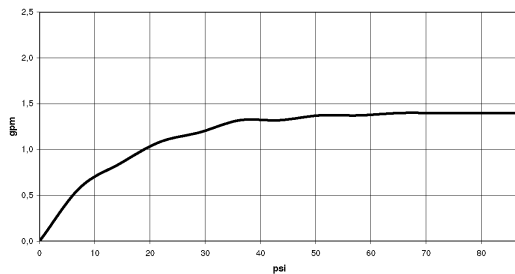

### Dimensional drawing

All dimensions in mm / inch = mm x 0,0394

### Flow rate chart