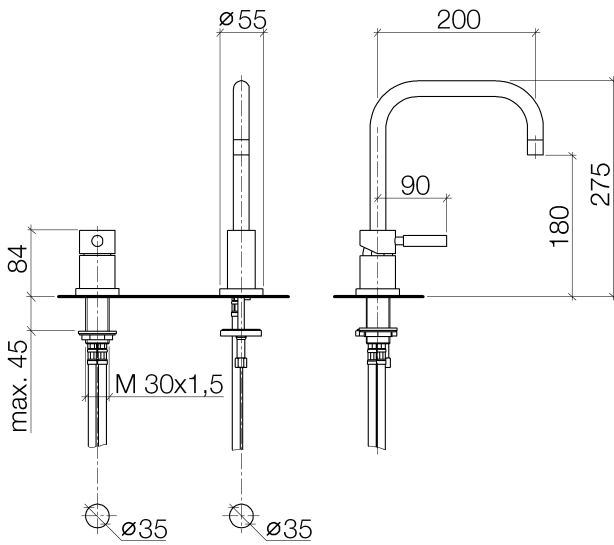

Kitchen - Meta.02

Two-hole mixer with individual flanges - polished chrome

Article number: 32 800 625-00 0010

- 7-7/8" Projection
- Swiveling spout 360°
- Areated stream
- Total height 10-7/8"
- Height to aerator/spout outlet 7-1/8"
- Spout hole diameter 1-3/8"
- Single-lever mixer hole diameter 1-3/8"
- 2x 3/8" US flexible supply lines
- Water flow rate limited to max. 1.5 gpm
- lead-free

## Kitchen - Meta.02

Two-hole mixer with individual flanges - polished chrome

Article number: 32 800 625-00 0010

### Dimensional drawing

All dimensions in mm / inch = mm x 0,0394

Article number: 32 800 625-00 0010

Spare parts list

Number	Item Number	Designation	Number of units
1	90 20 62 040 00-00	handle	1
2	09 24 04 107-00	nut	1
3	04 28 10 148 00 90	accessories	1
4	90 15 05 063 00 90	cartridge	1
5	09 14 10 102 90	seal	1
6	09 28 10 111-00	rosette	1
7	04 23 10 032 46 90	fixing set	1
8	04 30 04 045 00 90	Flexible supply line 3/8"	2
9	04 30 04 019 00 90	hose	1
10	09 24 03 168 10 90	nipple	1
11	04 23 30 040 00-00	threaded connector	1
12	04 30 11 038 00 90	fixing set	1
13	09 31 11 011 90	pin	1
14	04 30 04 016 00 90	hose	1
15	04 31 20 046 10 92	set	1
16	09 28 10 064-00	rosette	1
17	09 14 10 120 90	seal	1
18	09 11 10 062 10-00	connection	1
19	09 30 30 057 90	screw	1
20	90 28 22 208 02-00	spout	1
21	90 23 01 028 00-00	aerator	1