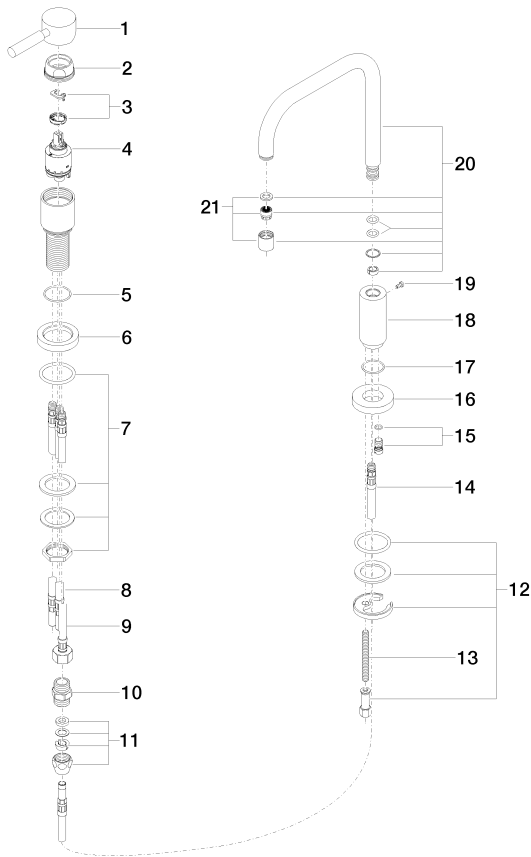

Kitchen - Meta.02

Two-hole mixer with individual flanges - polished chrome

Article number: 32 800 625-00 0010

- 7-7/8" Projection
- Swiveling spout 360°
- Areated stream
- Total height 10-7/8"
- Height to aerator/spout outlet 7-1/8"
- Spout hole diameter 1-3/8"
- Single-lever mixer hole diameter 1-3/8"
- 2x 3/8" US flexible supply lines
- Water flow rate limited to max. 1.5 gpm
- lead-free

### Dimensional drawing

All dimensions in mm / inch = mm x 0,0394

10 713 970-00

AIR SWITCH operating button, trim parts only - polished chrome

82 434 970-00

Soap dispenser with flange - polished chrome

Kitchen - Meta.02

Two-hole mixer with individual flanges - polished chrome

Article number: 32 800 625-00 0010

Spare parts list

Number	Item Number	Designation	Number of units
1	90 20 62 040 00-00	handle	1
2	09 24 04 107-00	nut	1
3	04 28 10 148 00 90	accessories	1
4	90 15 05 063 00 90	cartridge	1
5	09 14 10 102 90	seal	1
6	09 28 10 111-00	rosette	1
7	04 23 10 032 46 90	fixing set	1
8	04 30 04 045 00 90	Flexible supply line 3/8"	2
9	04 30 04 019 00 90	hose	1
10	09 24 03 168 10 90	nipple	1
11	04 23 30 040 00-00	threaded connector	1
12	04 30 11 038 00 90	fixing set	1
13	09 31 11 011 90	pin	1
14	04 30 04 016 00 90	hose	1
15	04 31 20 046 10 92	set	1
16	09 28 10 064-00	rosette	1
17	09 14 10 120 90	seal	1
18	09 11 10 062 10-00	connection	1
19	09 30 30 057 90	screw	1
20	90 28 22 208 02-00	spout	1
21	90 23 01 028 00-00	aerator	1