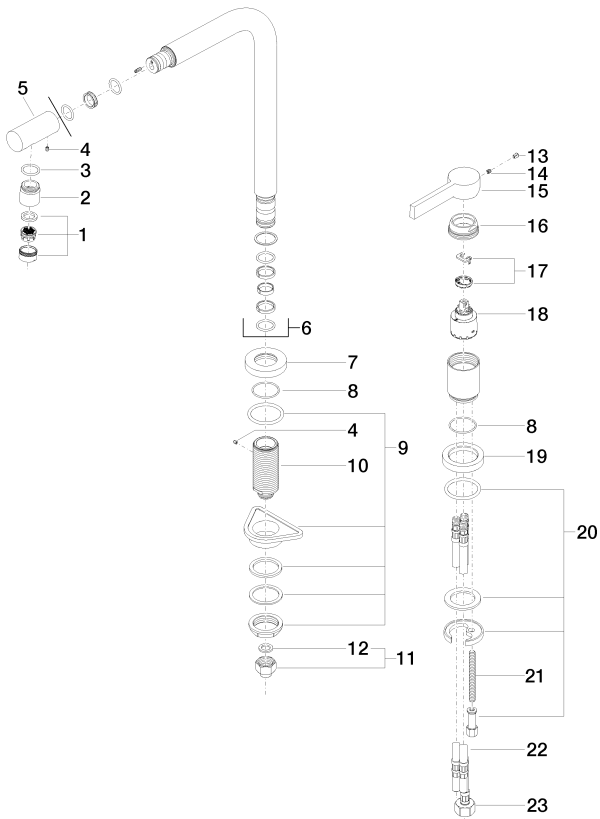

Kitchen - Elio

Two-hole mixer with individual flanges - polished chrome

Article number: 32 800 790-00 0010

- 9-1/4" Projection
- Swiveling spout 360°
- Spout with 20° pivoting tip
- Areated stream
- Total height 13-1/4"
- Height to aerator/spout outlet 11-3/4"
- 2-1/8" diameter flanges
- Spout hole diameter 1-3/8"
- Single-lever mixer hole diameter 1-3/8"
- 2x 3/8" US flexible supply lines
- Water flow rate limited to max. 1.5 gpm
- lead-free

Article number: 32 800 790-00 0010

Dimensional drawing

All dimensions in mm / inch = mm x 0,0394

Flow rate chart

Kitchen - Elio

Two-hole mixer with individual flanges - polished chrome

Article number: 32 800 790-00 0010

10 713 970-00

AIR SWITCH operating
button, trim parts only -
polished chrome

82 434 970-00

Soap dispenser with flange -
polished chrome

Kitchen - Elio

Two-hole mixer with individual flanges - polished chrome

Article number: 32 800 790-00 0010

Spare parts list

Number	Item Number	Designation	Number of units
1	90 23 01 026 08-00	aerator	1
2	09 24 04 164 10-00	nipple	1
3	09 14 10 100 90	seal	1
4	09 31 11 044 90	pin	2
5	09 24 04 163 10-00	nipple	1
6	90 28 22 188 00-00	spout	1
7	09 27 79 001-00	rosette	1
8	09 14 10 102 90	seal	2
9	04 23 10 044 01 90	fixing set	1
10	09 30 01 094 10-00	adaptor	1
11	04 24 04 166 10 90	nipple	1
12	09 14 20 002 90	seal	1
13	09 31 20 017 90	plug	1
14	09 31 11 030 90	pin	1
15	09 20 79 040-00	handle	1
16	09 24 04 141-00	nut	1
17	04 28 10 148 00 90	accessories	1
18	90 15 05 061 00 90	cartridge	1
19	09 28 10 111-00	rosette	1
20	04 30 11 038 00 90	fixing set	1
21	09 31 11 011 90	pin	1
22	04 30 04 045 00 90	Flexible supply line 3/8"	2
23	04 30 04 019 00 90	hose	1