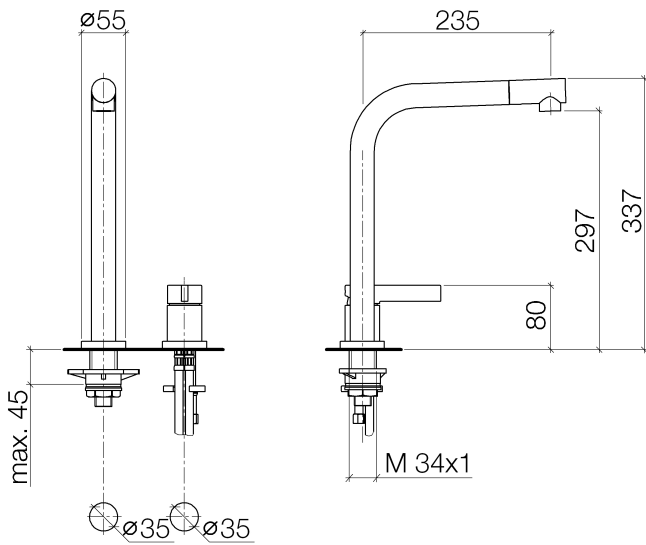

Kitchen - Elio

Two-hole mixer with individual flanges - polished chrome

Article number: 32 800 790-00 0010

- 9-1/4" Projection
- Swiveling spout 360°
- Spout with 20° pivoting tip
- Areated stream
- Total height 13-1/4"
- Height to aerator/spout outlet 11-3/4"
- 2-1/8" diameter flanges
- Spout hole diameter 1-3/8"
- Single-lever mixer hole diameter 1-3/8"
- 2x 3/8" US flexible supply lines
- Water flow rate limited to max. 1.5 gpm
- lead-free

Article number: 32 800 790-00 0010

Dimensional drawing

All dimensions in mm / inch = mm x 0,0394

Flow rate chart

Kitchen - Elio

Two-hole mixer with individual flanges - polished chrome

Article number: 32 800 790-00 0010

10 713 970-00

AIR SWITCH operating
button, trim parts only -
polished chrome

82 434 970-00

Soap dispenser with flange -
polished chrome

Kitchen - Elio

Two-hole mixer with individual flanges - polished chrome

Article number: 32 800 790-00 0010

Spare parts list

Number	Item Number	Designation	Number of units
1	90 23 01 026 08-00	aerator	1
2	09 24 04 164 10-00	nipple	1
3	09 14 10 100 90	seal	1
4	09 31 11 044 90	pin	2
5	09 24 04 163 10-00	nipple	1
6	90 28 22 188 00-00	spout	1
7	09 27 79 001-00	rosette	1
8	09 14 10 102 90	seal	2
9	04 23 10 044 01 90	fixing set	1
10	09 30 01 094 10-00	adaptor	1
11	04 24 04 166 10 90	nipple	1
12	09 14 20 002 90	seal	1
13	09 31 20 017 90	plug	1
14	09 31 11 030 90	pin	1
15	09 20 79 040-00	handle	1
16	09 24 04 141-00	nut	1
17	04 28 10 148 00 90	accessories	1
18	90 15 05 061 00 90	cartridge	1
19	09 28 10 111-00	rosette	1
20	04 30 11 038 00 90	fixing set	1
21	09 31 11 011 90	pin	1
22	04 30 04 045 00 90	Flexible supply line 3/8"	2
23	04 30 04 019 00 90	hose	1