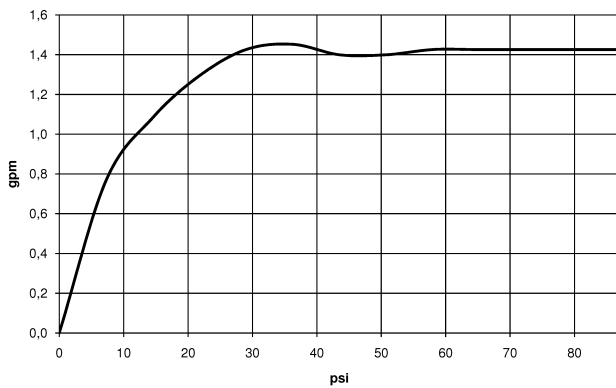

Kitchen - Elio

Two-hole mixer with individual flanges - polished chrome

Article number: 32 800 790-00 0010

- 9-1/4" Projection
- Swiveling spout 360°
- Spout with 20° pivoting tip
- Areated stream
- Total height 13-1/4"
- Height to aerator/spout outlet 11-3/4"
- 2-1/8" diameter flanges
- Spout hole diameter 1-3/8"
- Single-lever mixer hole diameter 1-3/8"
- 2x 3/8" US flexible supply lines
- Water flow rate limited to max. 1.5 gpm
- lead-free

Codes & Standards

- NSF/ANSI 372
- California Energy Commission (CEC)
- ASME A112.18.1/CSA B125.1
- NSF/ANSI/CAN 61
- ADA

- (ADA)
- Flexible positioning of components

polished chrome

Kitchen - Elio

Two-hole mixer with individual flanges - polished chrome

Article number: 32 800 790-00 0010

Dimensional drawing

All dimensions in mm / inch = mm x 0,0394

Flow rate chart

Kitchen - Elio

Two-hole mixer with individual flanges - polished chrome

Article number: 32 800 790-00 0010