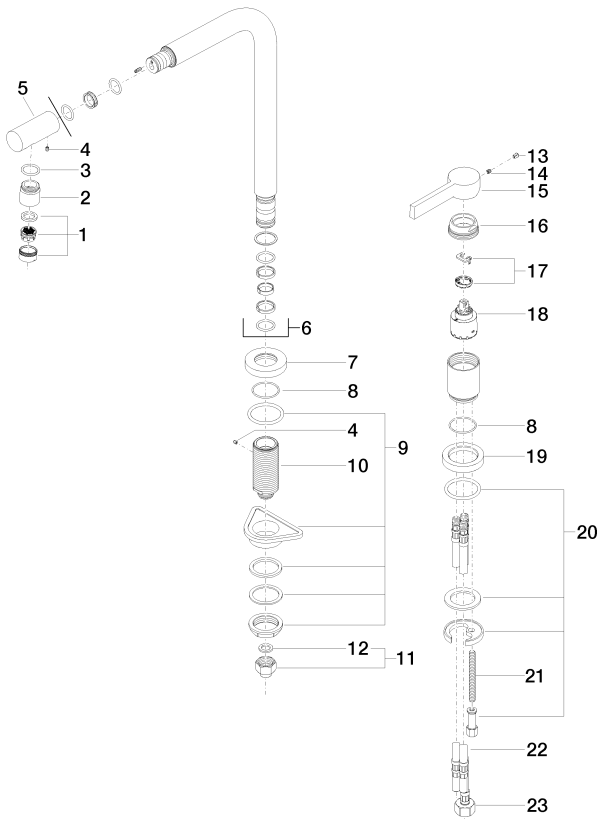

## Kitchen - Elio

Two-hole mixer with individual flanges - polished chrome

Article number: 32 800 790-00 0010

- 9-1/4" Projection
- Swiveling spout 360°
- Spout with 20° pivoting tip
- Areated stream
- Total height 13-1/4"
- Height to aerator/spout outlet 11-3/4"
- 2-1/8" diameter flanges
- Spout hole diameter 1-3/8"
- Single-lever mixer hole diameter 1-3/8"
- 2x 3/8" US flexible supply lines
- Water flow rate limited to max. 1.5 gpm
- lead-free

### Dimensional drawing

All dimensions in mm / inch = mm x 0,0394

10 713 970-00

AIR SWITCH operating button, trim parts only - polished chrome

82 434 970-00

Soap dispenser with flange - polished chrome

Kitchen - Elio

Two-hole mixer with individual flanges - polished chrome

### Spare parts list

Number	Item Number	Designation	Number of units
1	90 23 01 026 08-00	aerator	1
2	09 24 04 164 10-00	nipple	1
3	09 14 10 100 90	seal	1
4	09 31 11 044 90	pin	2
5	09 24 04 163 10-00	nipple	1
6	90 28 22 188 00-00	spout	1
7	09 27 79 001-00	rosette	1
8	09 14 10 102 90	seal	2
9	04 23 10 044 01 90	fixing set	1
10	09 30 01 094 10-00	adaptor	1
11	04 24 04 166 10 90	nipple	1
12	09 14 20 002 90	seal	1
13	09 31 20 017 90	plug	1
14	09 31 11 030 90	pin	1
15	09 20 79 040-00	handle	1
16	09 24 04 141-00	nut	1
17	04 28 10 148 00 90	accessories	1
18	90 15 05 061 00 90	cartridge	1
19	09 28 10 111-00	rosette	1
20	04 30 11 038 00 90	fixing set	1
21	09 31 11 011 90	pin	1
22	04 30 04 045 00 90	Flexible supply line 3/8"	2
23	04 30 04 019 00 90	hose	1