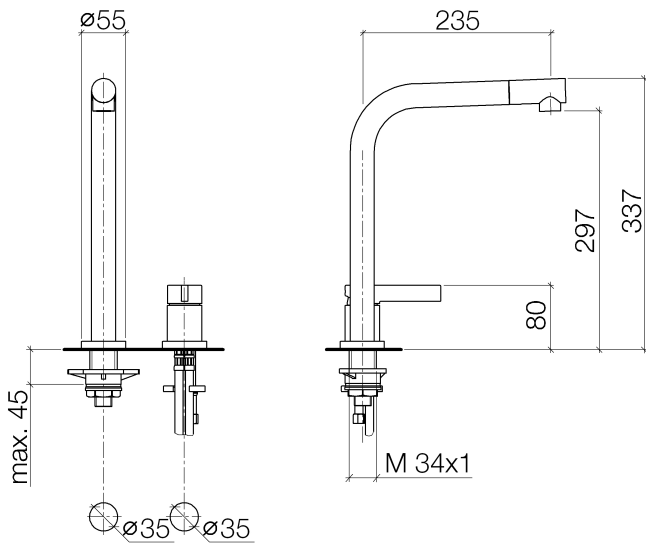

## Kitchen - Elio

Two-hole mixer with individual flanges - polished chrome

Article number: 32 800 790-00 0010

- 9-1/4" Projection
- Swiveling spout 360°
- Spout with 20° pivoting tip
- Areated stream
- Total height 13-1/4"
- Height to aerator/spout outlet 11-3/4"
- 2-1/8" diameter flanges
- Spout hole diameter 1-3/8"
- Single-lever mixer hole diameter 1-3/8"
- 2x 3/8" US flexible supply lines
- Water flow rate limited to max. 1.5 gpm
- lead-free

### Dimensional drawing

All dimensions in mm / inch = mm x 0,0394

## Kitchen - Elio

Two-hole mixer with individual flanges - polished chrome

Article number: 32 800 790-00 0010

### Spare parts list

Number	Item Number	Designation	Number of units
1	90 23 01 026 08-00	aerator	1
2	09 24 04 164 10-00	nipple	1
3	09 14 10 100 90	seal	1
4	09 31 11 044 90	pin	2
5	09 24 04 163 10-00	nipple	1
6	90 28 22 188 00-00	spout	1
7	09 27 79 001-00	rosette	1
8	09 14 10 102 90	seal	2
9	04 23 10 044 01 90	fixing set	1
10	09 30 01 094 10-00	adaptor	1
11	04 24 04 166 10 90	nipple	1
12	09 14 20 002 90	seal	1
13	09 31 20 017 90	plug	1
14	09 31 11 030 90	pin	1
15	09 20 79 040-00	handle	1
16	09 24 04 141-00	nut	1
17	04 28 10 148 00 90	accessories	1
18	90 15 05 061 00 90	cartridge	1
19	09 28 10 111-00	rosette	1
20	04 30 11 038 00 90	fixing set	1
21	09 31 11 011 90	pin	1
22	04 30 04 045 00 90	Flexible supply line 3/8"	2
23	04 30 04 019 00 90	hose	1