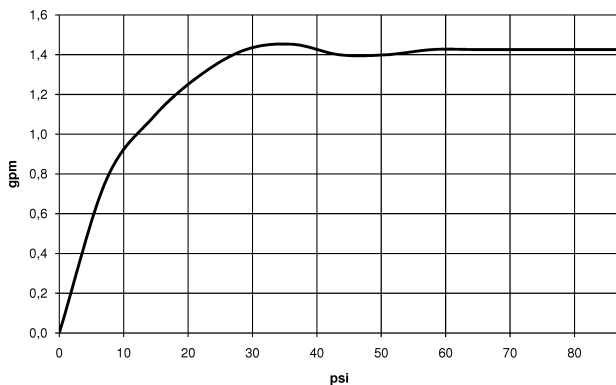

## Kitchen - Elio

Two-hole mixer with individual flanges - polished chrome

Article number: 32 800 790-00 0010

- 9-1/4" Projection
- Swiveling spout 360°
- Spout with 20° pivoting tip
- Areated stream
- Total height 13-1/4"
- Height to aerator/spout outlet 11-3/4"
- 2-1/8" diameter flanges
- Spout hole diameter 1-3/8"
- Single-lever mixer hole diameter 1-3/8"
- 2x 3/8" US flexible supply lines
- Water flow rate limited to max. 1.5 gpm
- lead-free

### Codes & Standards

- NSF/ANSI 372
- California Energy Commission (CEC)
- ASME A112.18.1/CSA B125.1
- NSF/ANSI/CAN 61
- ADA

- (ADA)
- Flexible positioning of components

polished chrome

Kitchen - Elio

Two-hole mixer with individual flanges - polished chrome

### Flow rate chart