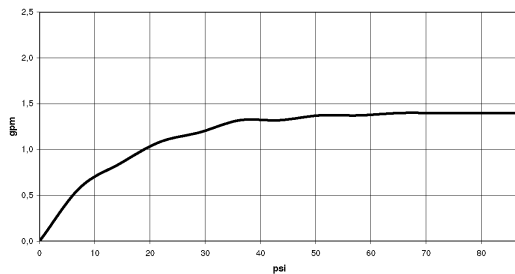

Kitchen - Meta.02

Two-hole mixer with individual flanges - polished chrome

Article number: 32 815 625-00 0010

- 9-1/4" Projection
- Swiveling spout 360°
- Areated stream
- Total height 13-5/8"
- Height to aerator/spout outlet 10-1/4"
- Spout hole diameter 1-3/8"
- Single-lever mixer hole diameter 1-3/8"
- 2x 3/8" US flexible supply lines
- Water flow rate limited to max. 1.5 gpm
- lead-free

Codes & Standards

- NSF/ANSI 372
- California Energy Commission (CEC)
- ASME A112.18.1/CSA B125.1
- NSF/ANSI/CAN 61
- ADA

- (ADA)
- Flexible positioning of components

polished chrome

Kitchen - Meta.02

Two-hole mixer with individual flanges - polished chrome

Article number: 32 815 625-00 0010

Dimensional drawing

All dimensions in mm / inch = mm x 0,0394

Flow rate chart

Kitchen - Meta.02

Two-hole mixer with individual flanges - polished chrome

Article number: 32 815 625-00 0010