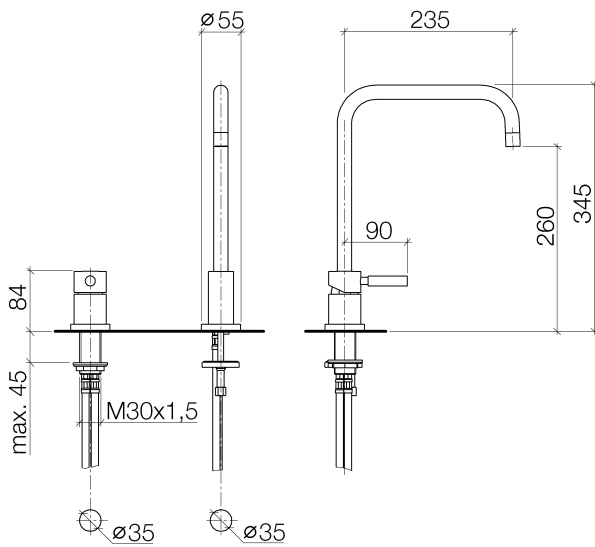

Kitchen - Meta.02

Two-hole mixer with individual flanges - polished chrome

Article number: 32 815 625-00 0010

- 9-1/4" Projection
- Swiveling spout 360°
- Areated stream
- Total height 13-5/8"
- Height to aerator/spout outlet 10-1/4"
- Spout hole diameter 1-3/8"
- Single-lever mixer hole diameter 1-3/8"
- 2x 3/8" US flexible supply lines
- Water flow rate limited to max. 1.5 gpm
- lead-free

Article number: 32 815 625-00 0010

Dimensional drawing

All dimensions in mm / inch = mm x 0,0394

Flow rate chart

Kitchen - Meta.02

Two-hole mixer with individual flanges - polished chrome

Article number: 32 815 625-00 0010

10 713 970-00

AIR SWITCH operating button, trim parts only - polished chrome

82 434 970-00

Soap dispenser with flange - polished chrome

Kitchen - Meta.02

Two-hole mixer with individual flanges - polished chrome

Article number: 32 815 625-00 0010

Spare parts list

Number	Item Number	Designation	Number of units
1	90 20 62 040 00-00	handle	1
2	09 24 04 107-00	nut	1
3	04 28 10 148 00 90	accessories	1
4	90 15 05 063 00 90	cartridge	1
5	09 14 10 102 90	seal	1
6	09 28 10 111-00	rosette	1
7	04 23 10 032 46 90	fixing set	1
8	04 30 04 045 00 90	Flexible supply line 3/8"	2
9	04 30 04 019 00 90	hose	1
10	09 24 03 168 10 90	nipple	1
11	04 23 30 040 00-00	threaded connector	1
12	04 30 11 038 00 90	fixing set	1
13	09 31 11 011 90	pin	1
14	04 30 04 016 00 90	hose	1
15	04 31 20 046 10 92	set	1
16	09 28 10 064-00	rosette	1
17	09 14 10 120 90	seal	1
18	09 11 10 062 10-00	connection	1
19	09 30 30 057 90	screw	1
20	90 28 22 209 02-00	spout	1
21	90 23 01 028 00-00	aerator	1