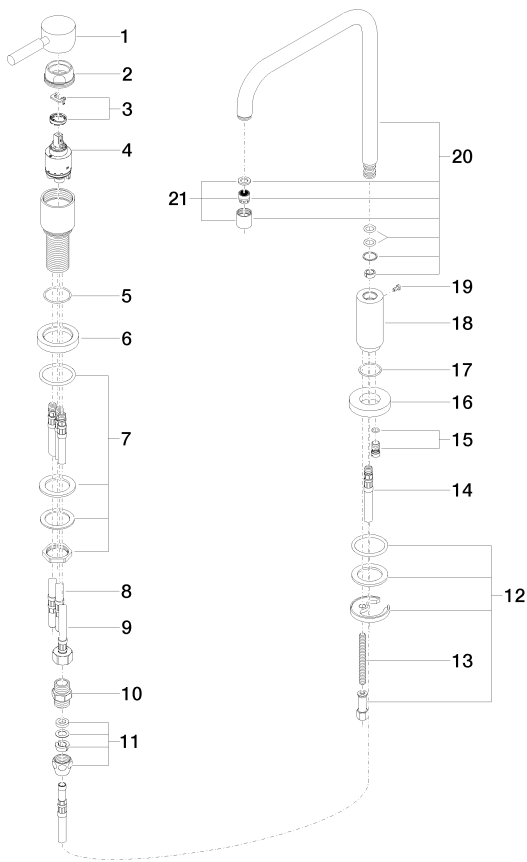

Kitchen - Meta.02

Two-hole mixer with individual flanges - polished chrome

Article number: 32 815 625-00 0010

- 9-1/4" Projection
- Swiveling spout 360°
- Areated stream
- Total height 13-5/8"
- Height to aerator/spout outlet 10-1/4"
- Spout hole diameter 1-3/8"
- Single-lever mixer hole diameter 1-3/8"
- 2x 3/8" US flexible supply lines
- Water flow rate limited to max. 1.5 gpm
- lead-free

Article number: 32 815 625-00 0010

Dimensional drawing

All dimensions in mm / inch = mm x 0,0394

Flow rate chart

Kitchen - Meta.02

Two-hole mixer with individual flanges - polished chrome

Article number: 32 815 625-00 0010

10 713 970-00

AIR SWITCH operating button, trim parts only - polished chrome

82 434 970-00

Soap dispenser with flange - polished chrome

Kitchen - Meta.02

Two-hole mixer with individual flanges - polished chrome

Article number: 32 815 625-00 0010

Spare parts list

Number	Item Number	Designation	Number of units
1	90 20 62 040 00-00	handle	1
2	09 24 04 107-00	nut	1
3	04 28 10 148 00 90	accessories	1
4	90 15 05 063 00 90	cartridge	1
5	09 14 10 102 90	seal	1
6	09 28 10 111-00	rosette	1
7	04 23 10 032 46 90	fixing set	1
8	04 30 04 045 00 90	Flexible supply line 3/8"	2
9	04 30 04 019 00 90	hose	1
10	09 24 03 168 10 90	nipple	1
11	04 23 30 040 00-00	threaded connector	1
12	04 30 11 038 00 90	fixing set	1
13	09 31 11 011 90	pin	1
14	04 30 04 016 00 90	hose	1
15	04 31 20 046 10 92	set	1
16	09 28 10 064-00	rosette	1
17	09 14 10 120 90	seal	1
18	09 11 10 062 10-00	connection	1
19	09 30 30 057 90	screw	1
20	90 28 22 209 02-00	spout	1
21	90 23 01 028 00-00	aerator	1