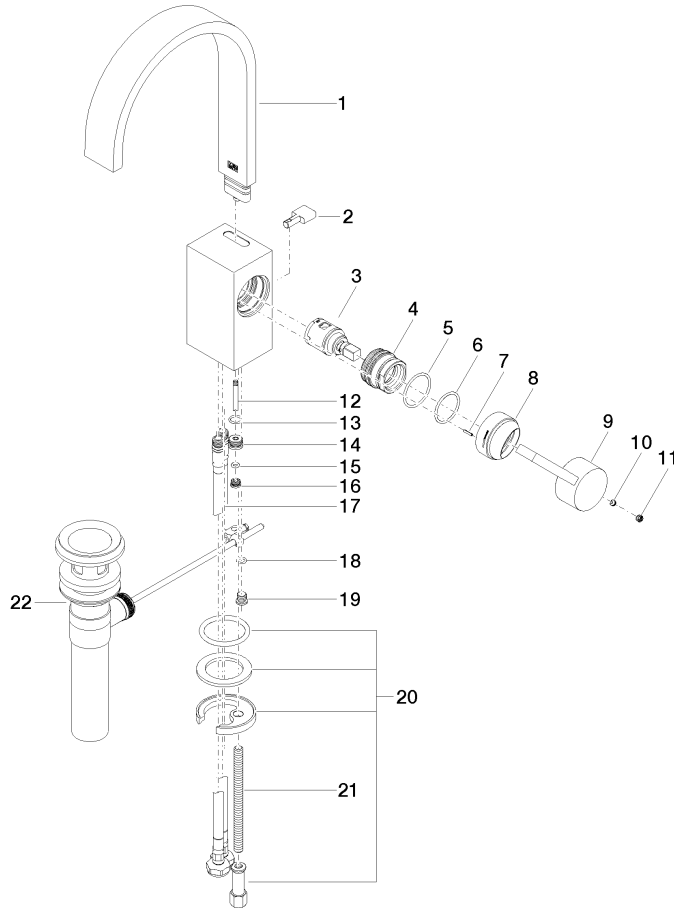

MEM Single-lever lavatory mixer with drain - Brushed Champagne (22kt Gold)

33 500 782 Product version from 5/5/2021

- 6-1/2" Projection
- US drain with overflow
- Rigid spout
- Rectangular aerated stream
- Total height 12-1/4"
- Height to aerator/spout outlet 8"
- 1-3/8" hole diameter
- 2 x pressure hose with 3/8" compression fitting
- Water flow rate limited to max. 1.2 gpm
- lead-free
- This product can help a building meet the requirements of Green Building Rating Systems, e.g. LEED®, BREEAM®, DGNB

MEM Single-lever lavatory mixer with drain - Brushed Champagne (22kt Gold)

33 500 782 Product version from 5/5/2021

Codes & Standards

ADA	ASME A112.18.1/CSA B125.1	California Energy Commission (CEC)	NSF/ANSI 372
NSF/ANSI/CAN 61	NSF372	NSF61	

Certificates

IAPMO_N-4976 IAPMO_6397

MEM Single-lever lavatory mixer with drain - Brushed Champagne (22kt Gold)

33 500 782 Product version from 5/5/2021

Parts for other
finishes can be found
here: [Chrome](#)

MEM Single-lever lavatory mixer with drain - Brushed Champagne (22kt Gold)

33 500 782 Product version from 5/5/2021

Spare parts list

Number	Item Number	Designation	Number of units	Lead time
1	90 28 22 153 02-46	spout	1	30
2	09 20 78 032-46	handle	1	60
3	90 15 05 042 00 90	cartridge	1	2
4	09 24 04 288 90	nut	1	2
5	09 14 10 137 90	seal	1	2
6	90 14 10 063 00 90	seal	1	2
7	09 31 11 152 90	pin	1	2
8	09 28 30 028-46	cover	1	30
9	09 20 78 057-46	handle	1	30
10	90 31 11 063 00 90	pin	1	2
11	90 31 20 109 00 90	plug	1	2
12	09 31 09 080-46	pull-rod	1	30
13	09 14 10 042 90	seal	1	2
14	09 24 04 289-46	nipple	1	30
15	09 14 10 166 90	seal	1	2
16	09 24 04 290 90	nipple	1	2
17	04 30 04 106 00 90	hose	2	2
18	09 14 10 132 90	seal	1	2
19	09 31 20 027 10-00	plug	1	10
20	04 30 11 038 75 90	fixing set	1	2
21	09 31 11 012 90	pin	1	2
22	90 11 01 023 00-46	pop-up waste	1	30