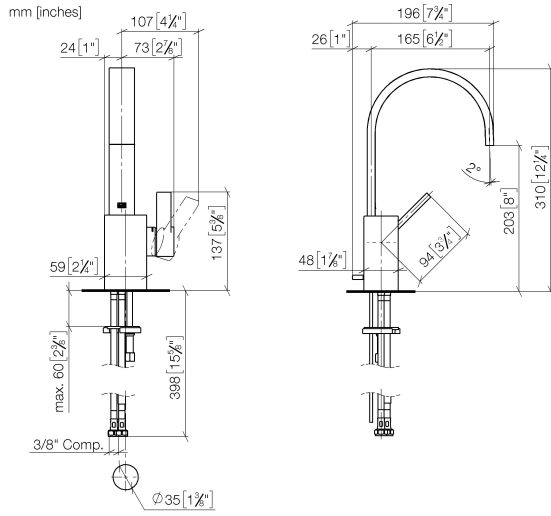

MEM Single-lever lavatory mixer with drain - Brushed Champagne (22kt Gold)

33 500 782 Product version from 5/5/2021

- 6-1/2" Projection
- US drain with overflow
- Rigid spout
- Rectangular aerated stream
- Total height 12-1/4"
- Height to aerator/spout outlet 8"
- 1-3/8" hole diameter
- 2 x pressure hose with 3/8" compression fitting
- Water flow rate limited to max. 1.2 gpm
- lead-free
- This product can help a building meet the requirements of Green Building Rating Systems, e.g. LEED®, BREEAM®, DGNB

MEM Single-lever lavatory mixer with drain - Brushed Champagne (22kt Gold)

33 500 782 Product version from 5/5/2021

Codes & Standards

ADA	ASME A112.18.1/CSA B125.1	California Energy Commission (CEC)	NSF/ANSI 372
NSF/ANSI/CAN 61	NSF372	NSF61	

Certificates

IAPMO_N-4976 IAPMO_6397

MEM Single-lever lavatory mixer with drain - Brushed Champagne (22kt Gold)

33 500 782 Product version from 5/5/2021

Parts for other
finishes can be found
here: [Chrome](#)

MEM Single-lever lavatory mixer with drain - Brushed Champagne (22kt Gold)

33 500 782 Product version from 5/5/2021

Spare parts list

Number	Item Number	Designation	Number of units	Lead time
1	90 28 22 153 02-46	spout	1	30
2	09 20 78 032-46	handle	1	60
3	90 15 05 042 00 90	cartridge	1	2
4	09 24 04 288 90	nut	1	2
5	09 14 10 137 90	seal	1	2
6	90 14 10 063 00 90	seal	1	2
7	09 31 11 152 90	pin	1	2
8	09 28 30 028-46	cover	1	30
9	09 20 78 057-46	handle	1	30
10	90 31 11 063 00 90	pin	1	2
11	90 31 20 109 00 90	plug	1	2
12	09 31 09 080-46	pull-rod	1	30
13	09 14 10 042 90	seal	1	2
14	09 24 04 289-46	nipple	1	30
15	09 14 10 166 90	seal	1	2
16	09 24 04 290 90	nipple	1	2
17	04 30 04 106 00 90	hose	2	2
18	09 14 10 132 90	seal	1	2
19	09 31 20 027 10-00	plug	1	10
20	04 30 11 038 75 90	fixing set	1	2
21	09 31 11 012 90	pin	1	2
22	90 11 01 023 00-46	pop-up waste	1	30