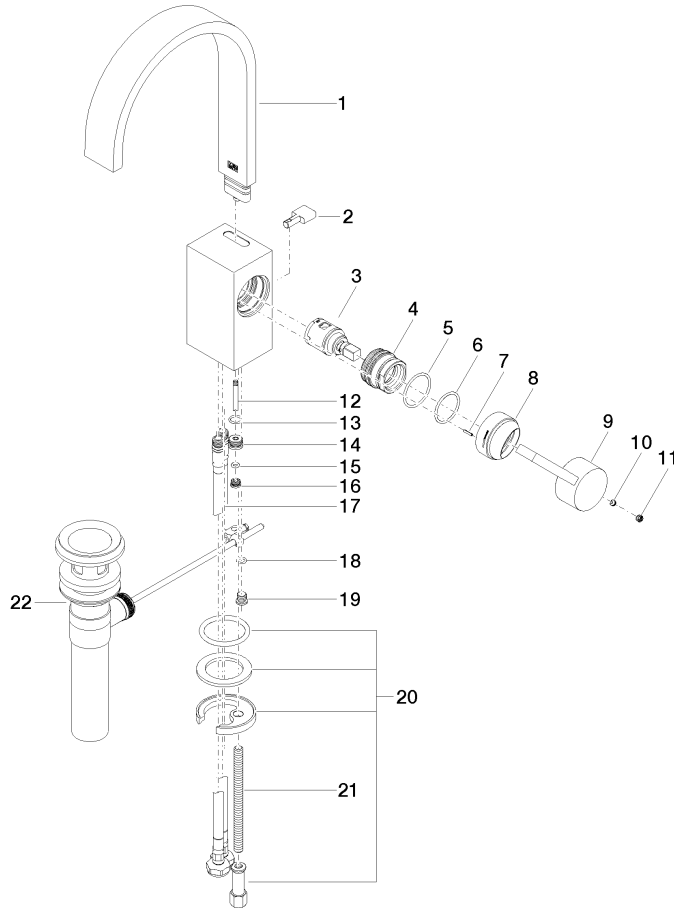

MEM Single-lever lavatory mixer with drain - Champagne (22kt Gold)

33 500 782 Product version from 5/5/2021

- 6-1/2" Projection
- US drain with overflow
- Rigid spout
- Rectangular aerated stream
- Total height 12-1/4"
- Height to aerator/spout outlet 8"
- 1-3/8" hole diameter
- 2 x pressure hose with 3/8" compression fitting
- Water flow rate limited to max. 1.2 gpm
- lead-free
- This product can help a building meet the requirements of Green Building Rating Systems, e.g. LEED®, BREEAM®, DGNB

MEM Single-lever lavatory mixer with drain - Champagne (22kt Gold)

33 500 782 Product version from 5/5/2021

Codes & Standards

ADA

ASME
A112.18.1/CSA
B125.1

California Energy
Commission
(CEC)

NSF/ANSI 372

NSF/ANSI/CAN
61

NSF372

NSF61

Certificates

IAPMO_N-4976

IAPMO_6397

MEM Single-lever lavatory mixer with drain - Champagne (22kt Gold)

33 500 782 Product version from 5/5/2021

Parts for other finishes can be found here: [Chrome](#)

MEM Single-lever lavatory mixer with drain - Champagne (22kt Gold)

33 500 782 Product version from 5/5/2021

Spare parts list

Number	Item Number	Designation	Number of units	Lead time
1	90 28 22 153 02-47	spout	1	30
2	09 20 78 032-47	handle	1	60
3	90 15 05 042 00 90	cartridge	1	2
4	09 24 04 288 90	nut	1	2
5	09 14 10 137 90	seal	1	2
6	90 14 10 063 00 90	seal	1	2
7	09 31 11 152 90	pin	1	2
8	09 28 30 028-47	cover	1	30
9	09 20 78 057-47	handle	1	30
10	90 31 11 063 00 90	pin	1	2
11	90 31 20 109 00 90	plug	1	2
12	09 31 09 080-47	pull-rod	1	30
13	09 14 10 042 90	seal	1	2
14	09 24 04 289-47	nipple	1	30
15	09 14 10 166 90	seal	1	2
16	09 24 04 290 90	nipple	1	2
17	04 30 04 106 00 90	hose	2	2
18	09 14 10 132 90	seal	1	2
19	09 31 20 027 10-00	plug	1	10
20	04 30 11 038 75 90	fixing set	1	2
21	09 31 11 012 90	pin	1	2
22	90 11 01 023 00-47	pop-up waste	1	30