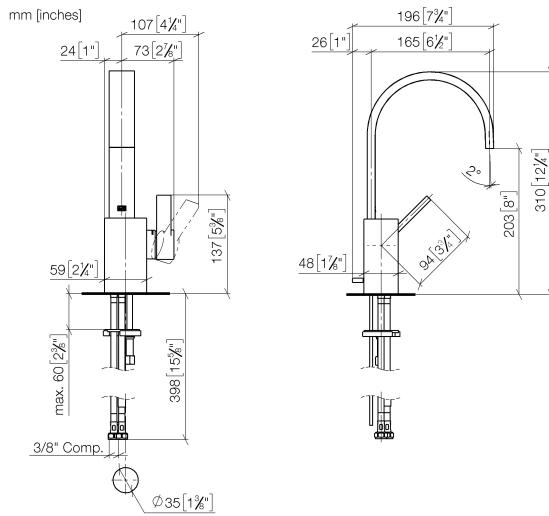

MEM Single-lever lavatory mixer with drain - Champagne (22kt Gold)

33 500 782 Product version from 5/5/2021

- 6-1/2" Projection
- US drain with overflow
- Rigid spout
- Rectangular aerated stream
- Total height 12-1/4"
- Height to aerator/spout outlet 8"
- 1-3/8" hole diameter
- 2 x pressure hose with 3/8" compression fitting
- Water flow rate limited to max. 1.2 gpm
- lead-free
- This product can help a building meet the requirements of Green Building Rating Systems, e.g. LEED®, BREEAM®, DGNB

MEM Single-lever lavatory mixer with drain - Champagne (22kt Gold)

33 500 782 Product version from 5/5/2021

Codes & Standards

ADA

ASME
A112.18.1/CSA
B125.1

California Energy
Commission
(CEC)

NSF/ANSI 372

NSF/ANSI/CAN
61

NSF372

NSF61

Certificates

IAPMO_N-4976

IAPMO_6397

MEM Single-lever lavatory mixer with drain - Champagne (22kt Gold)

33 500 782 Product version from 5/5/2021

Parts for other finishes can be found here: [Chrome](#)

MEM Single-lever lavatory mixer with drain - Champagne (22kt Gold)

33 500 782 Product version from 5/5/2021

Spare parts list

Number	Item Number	Designation	Number of units	Lead time
1	90 28 22 153 02-47	spout	1	30
2	09 20 78 032-47	handle	1	60
3	90 15 05 042 00 90	cartridge	1	2
4	09 24 04 288 90	nut	1	2
5	09 14 10 137 90	seal	1	2
6	90 14 10 063 00 90	seal	1	2
7	09 31 11 152 90	pin	1	2
8	09 28 30 028-47	cover	1	30
9	09 20 78 057-47	handle	1	30
10	90 31 11 063 00 90	pin	1	2
11	90 31 20 109 00 90	plug	1	2
12	09 31 09 080-47	pull-rod	1	30
13	09 14 10 042 90	seal	1	2
14	09 24 04 289-47	nipple	1	30
15	09 14 10 166 90	seal	1	2
16	09 24 04 290 90	nipple	1	2
17	04 30 04 106 00 90	hose	2	2
18	09 14 10 132 90	seal	1	2
19	09 31 20 027 10-00	plug	1	10
20	04 30 11 038 75 90	fixing set	1	2
21	09 31 11 012 90	pin	1	2
22	90 11 01 023 00-47	pop-up waste	1	30