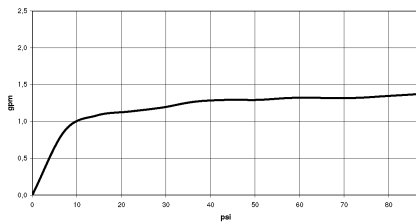

TARA Single-lever lavatory mixer with drain - Brushed Durabronze (23kt Gold)

33 500 882 Product version from 4/1/2024

- 5-3/8" Projection
- Swiveling spout 360°
- Round aerated stream
- Total height 11-5/8"
- Height to aerator/spout outlet 7-3/8"
- 1-3/8" hole diameter
- 2x 3/8" flexible supply lines
- Water flow rate limited to max. 1.2 gpm
- lead-free
- This product can help a building meet the requirements of Green Building Rating Systems, e.g. LEED®, BREEAM®, DGNB

Suitable only for basins with overflow.

(ADA)

	Brushed Durabronze (23kt Gold)	33 500 882-28 0010
	Chrome	33 500 882-00 0010
	Brushed Platinum	33 500 882-06 0010
	Platinum	33 500 882-08 0010
	Dark Chrome	33 500 882-19 0010
	Matte Black	33 500 882-33 0010
	Brushed Bronze	33 500 882-42 0010
	Brushed Champagne (22kt Gold)	33 500 882-46 0010
	Champagne (22kt Gold)	33 500 882-47 0010
	Brushed Chrome	33 500 882-93 0010
	Brushed Dark Platinum	33 500 882-99 0010

TARA Single-lever lavatory mixer with drain - Brushed Durabronz (23kt Gold)

33 500 882 Product version from 4/1/2024

Flow rate chart

Codes & Standards

California Energy
Commission
(CEC)

NSF372

NSF61

TARA Single-lever lavatory mixer with drain - Brushed Durabronz (23kt Gold)