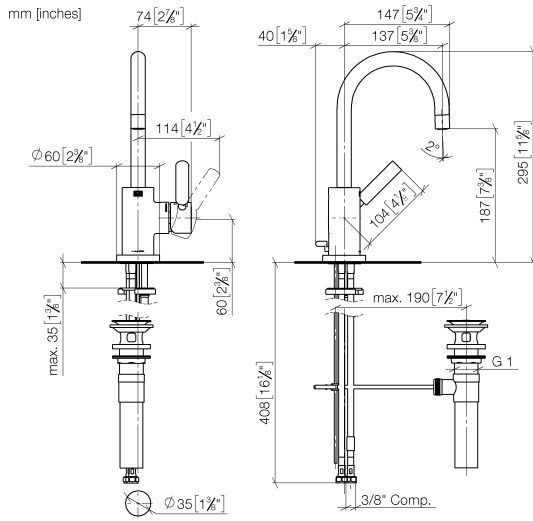

TARA Single-lever lavatory mixer with drain - Brushed Durabronze (23kt Gold)

33 500 882 Product version from 4/1/2024

- 5-3/8" Projection
- Swiveling spout 360°
- Round aerated stream
- Total height 11-5/8"
- Height to aerator/spout outlet 7-3/8"
- 1-3/8" hole diameter
- 2x 3/8" flexible supply lines
- Water flow rate limited to max. 1.2 gpm
- lead-free
- This product can help a building meet the requirements of Green Building Rating Systems, e.g. LEED®, BREEAM®, DGNB

TARA Single-lever lavatory mixer with drain - Brushed Durabronz (23kt Gold)

33 500 882 Product version from 4/1/2024

Flow rate chart

Codes & Standards

California Energy
Commission
(CEC)

NSF372

NSF61

TARA Single-lever lavatory mixer with drain - Brushed Durabronz (23kt Gold)

33 500 882 Product version from 4/1/2024

Certificates

IAPMO_N-4976

IAPMO_6397

TARA Single-lever lavatory mixer with drain - Brushed Durabrass (23kt Gold)

33 500 882 Product version from 4/1/2024

Parts for other finishes can be found here: [Chrome](#)

Spare parts list

Number	Item Number	Designation	Number of units	Lead time
1	90 28 22 371 01-28	spout	1	20
2	09 30 30 054 90	screw	1	2
3	04 20 16 031 80-28	pull-rod	1	60
4	90 15 05 065 00 90	cartridge	1	2
5	09 24 04 107-28	nut	1	20
6	90 20 88 040 00-28	handle	1	20
7	09 31 11 010 90	pin	1	2
8	90 24 04 048 00-28	nipple	1	20
9	11 170 880-28	handle	1	-
Spare part can no longer be ordered, please order the replacement item				
10	09 14 10 034 90	seal	1	2
11	09 28 10 055-28	rosette	1	20
12	04 30 04 106 00 90	hose	2	2
13	09 31 11 011 90	pin	1	2
14	04 30 11 038 00 90	fixing set	1	2
15	90 11 01 023 00-28	pop-up waste	1	20