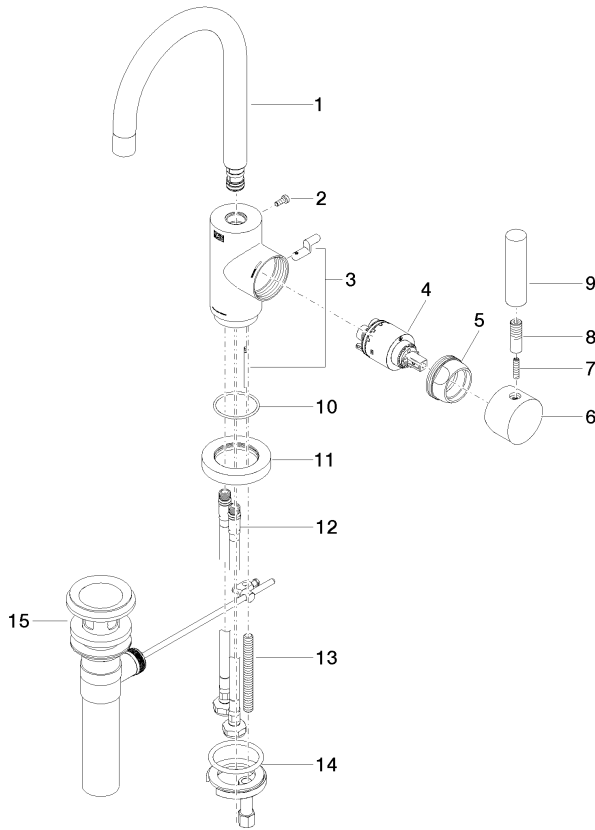

TARA Single-lever lavatory mixer with drain - Brushed Durabronze (23kt Gold)

33 500 882 Product version from 4/1/2024

- 5-3/8" Projection
- Swiveling spout 360°
- Round aerated stream
- Total height 11-5/8"
- Height to aerator/spout outlet 7-3/8"
- 1-3/8" hole diameter
- 2x 3/8" flexible supply lines
- Water flow rate limited to max. 1.2 gpm
- lead-free
- This product can help a building meet the requirements of Green Building Rating Systems, e.g. LEED®, BREEAM®, DGNB

TARA Single-lever lavatory mixer with drain - Brushed Durabronz (23kt Gold)

33 500 882 Product version from 4/1/2024

Flow rate chart

Codes & Standards

California Energy
Commission
(CEC)

NSF372

NSF61

TARA Single-lever lavatory mixer with drain - Brushed Durabronz (23kt Gold)

33 500 882 Product version from 4/1/2024

Certificates

IAPMO_N-4976

IAPMO_6397

TARA Single-lever lavatory mixer with drain - Brushed Durabrass (23kt Gold)

33 500 882 Product version from 4/1/2024

Parts for other finishes can be found here: [Chrome](#)

Spare parts list

Number	Item Number	Designation	Number of units	Lead time
1	90 28 22 371 01-28	spout	1	20
2	09 30 30 054 90	screw	1	2
3	04 20 16 031 80-28	pull-rod	1	60
4	90 15 05 065 00 90	cartridge	1	2
5	09 24 04 107-28	nut	1	20
6	90 20 88 040 00-28	handle	1	20
7	09 31 11 010 90	pin	1	2
8	90 24 04 048 00-28	nipple	1	20
9	11 170 880-28	handle	1	-
Spare part can no longer be ordered, please order the replacement item				
10	09 14 10 034 90	seal	1	2
11	09 28 10 055-28	rosette	1	20
12	04 30 04 106 00 90	hose	2	2
13	09 31 11 011 90	pin	1	2
14	04 30 11 038 00 90	fixing set	1	2
15	90 11 01 023 00-28	pop-up waste	1	20