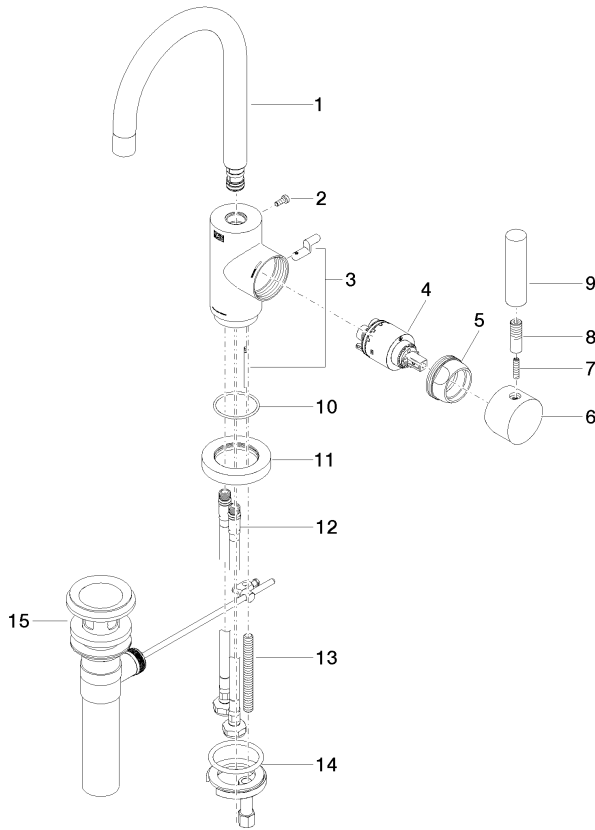

TARA Single-lever lavatory mixer with drain - Brushed Champagne (22kt Gold)

33 500 882 Product version from 4/1/2024

- 5-3/8" Projection
- Swiveling spout 360°
- Round aerated stream
- Total height 11-5/8"
- Height to aerator/spout outlet 7-3/8"
- 1-3/8" hole diameter
- 2x 3/8" flexible supply lines
- Water flow rate limited to max. 1.2 gpm
- lead-free
- This product can help a building meet the requirements of Green Building Rating Systems, e.g. LEED®, BREEAM®, DGNB

TARA Single-lever lavatory mixer with drain - Brushed Champagne (22kt Gold)

33 500 882 Product version from 4/1/2024

Flow rate chart

Codes & Standards

ASME A112.18.1

California Energy
Commission
(CEC)

cUPC

NSF372

NSF61

TARA Single-lever lavatory mixer with drain - Brushed Champagne (22kt Gold)

33 500 882 Product version from 4/1/2024

Certificates

IAPMO_N-4976

IAPMO_6397

IAPMO_4976 (

TARA Single-lever lavatory mixer with drain - Brushed Champagne (22kt Gold)

33 500 882 Product version from 4/1/2024

Parts for other finishes can be found here: [Chrome](#)

Spare parts list

Number	Item Number	Designation	Number of units	Lead time
1	90 28 22 371 01-46	spout	1	30
2	09 30 30 054 90	screw	1	2
3	04 20 16 031 80-46	pull-rod	1	60
4	90 15 05 065 00 90	cartridge	1	2
5	09 24 04 107-46	nut	1	60
6	90 20 88 040 00-46	handle	1	30
7	09 31 11 010 90	pin	1	2
8	90 24 04 048 00-46	nipple	1	30
9	11 170 880-46	handle	1	-
Spare part can no longer be ordered, please order the replacement item				
10	09 14 10 034 90	seal	1	2
11	09 28 10 055-46	rosette	1	60
12	04 30 04 106 00 90	hose	2	2
13	09 31 11 011 90	pin	1	2
14	04 30 11 038 00 90	fixing set	1	2
15	90 11 01 023 00-46	pop-up waste	1	30