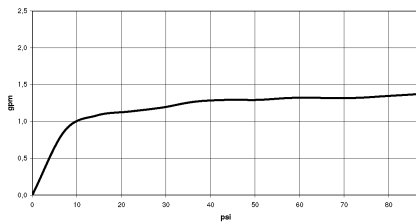

TARA Single-lever lavatory mixer with drain - Brushed Champagne (22kt Gold)

33 500 882 Product version from 4/1/2024

- 5-3/8" Projection
- Swiveling spout 360°
- Round aerated stream
- Total height 11-5/8"
- Height to aerator/spout outlet 7-3/8"
- 1-3/8" hole diameter
- 2x 3/8" flexible supply lines
- Water flow rate limited to max. 1.2 gpm
- lead-free
- This product can help a building meet the requirements of Green Building Rating Systems, e.g. LEED®, BREEAM®, DGNB

Suitable only for basins with overflow.

(ADA)

	Brushed Champagne (22kt Gold)	33 500 882-46 0010
	Chrome	33 500 882-00 0010
	Brushed Platinum	33 500 882-06 0010
	Platinum	33 500 882-08 0010
	Dark Chrome	33 500 882-19 0010
	Brushed Durabronze (23kt Gold)	33 500 882-28 0010
	Matte Black	33 500 882-33 0010
	Brushed Bronze	33 500 882-42 0010
	Champagne (22kt Gold)	33 500 882-47 0010
	Brushed Chrome	33 500 882-93 0010
	Brushed Dark Platinum	33 500 882-99 0010

TARA Single-lever lavatory mixer with drain - Brushed Champagne (22kt Gold)

33 500 882 Product version from 4/1/2024

Flow rate chart

Codes & Standards

ASME A112.18.1

California Energy
Commission
(CEC)

cUPC

NSF372