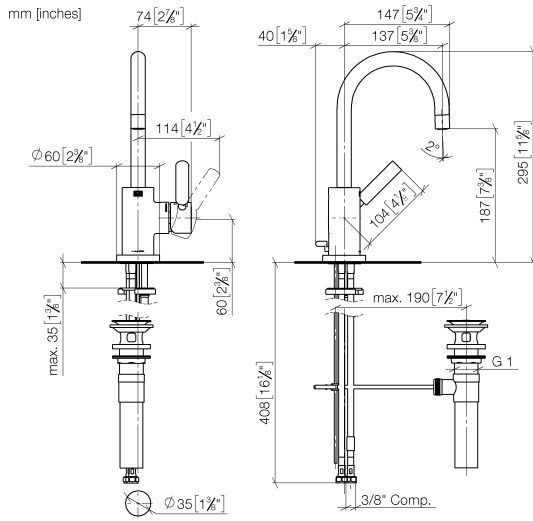

TARA Single-lever lavatory mixer with drain - Brushed Champagne (22kt Gold)

33 500 882 Product version from 4/1/2024

- 5-3/8" Projection
- Swiveling spout 360°
- Round aerated stream
- Total height 11-5/8"
- Height to aerator/spout outlet 7-3/8"
- 1-3/8" hole diameter
- 2x 3/8" flexible supply lines
- Water flow rate limited to max. 1.2 gpm
- lead-free
- This product can help a building meet the requirements of Green Building Rating Systems, e.g. LEED®, BREEAM®, DGNB

TARA Single-lever lavatory mixer with drain - Brushed Champagne (22kt Gold)

33 500 882 Product version from 4/1/2024

Flow rate chart

Codes & Standards

ASME A112.18.1

California Energy
Commission
(CEC)

cUPC

NSF372

NSF61

TARA Single-lever lavatory mixer with drain - Brushed Champagne (22kt Gold)

33 500 882 Product version from 4/1/2024

Certificates

IAPMO_N-4976

IAPMO_6397

IAPMO_4976 (

TARA Single-lever lavatory mixer with drain - Brushed Champagne (22kt Gold)

33 500 882 Product version from 4/1/2024

Parts for other finishes can be found here: [Chrome](#)

Spare parts list

Number	Item Number	Designation	Number of units	Lead time
1	90 28 22 371 01-46	spout	1	30
2	09 30 30 054 90	screw	1	2
3	04 20 16 031 80-46	pull-rod	1	60
4	90 15 05 065 00 90	cartridge	1	2
5	09 24 04 107-46	nut	1	60
6	90 20 88 040 00-46	handle	1	30
7	09 31 11 010 90	pin	1	2
8	90 24 04 048 00-46	nipple	1	30
9	11 170 880-46	handle	1	-
Spare part can no longer be ordered, please order the replacement item				
10	09 14 10 034 90	seal	1	2
11	09 28 10 055-46	rosette	1	60
12	04 30 04 106 00 90	hose	2	2
13	09 31 11 011 90	pin	1	2
14	04 30 11 038 00 90	fixing set	1	2
15	90 11 01 023 00-46	pop-up waste	1	30