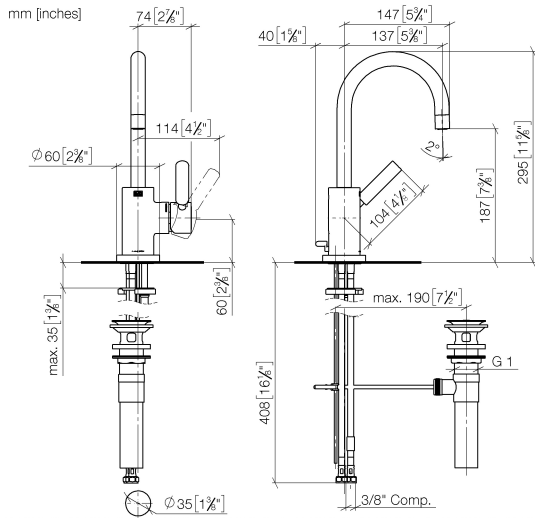

TARA Single-lever lavatory mixer with drain - Champagne (22kt Gold)

33 500 882 Product version from 4/1/2024

- 5-3/8" Projection
- Swiveling spout 360°
- Round aerated stream
- Total height 11-5/8"
- Height to aerator/spout outlet 7-3/8"
- 1-3/8" hole diameter
- 2x 3/8" flexible supply lines
- Water flow rate limited to max. 1.2 gpm
- lead-free
- This product can help a building meet the requirements of Green Building Rating Systems, e.g. LEED®, BREEAM®, DGNB

TARA Single-lever lavatory mixer with drain - Champagne (22kt Gold)

33 500 882 Product version from 4/1/2024

Flow rate chart

Codes & Standards

ASME A112.18.1	California Energy Commission (CEC)	cUPC	EPA WaterSense
NSF372	NSF61	Water Sense	WaterSense

TARA Single-lever lavatory mixer with drain - Champagne (22kt Gold)

33 500 882 Product version from 4/1/2024

Certificates

IAPMO_8834

IAPMO_N-4976

IAPMO_6397

IAPMO_4976 (

TARA Single-lever lavatory mixer with drain - Champagne (22kt Gold)

33 500 882 Product version from 4/1/2024

Parts for other finishes can be found here: [Chrome](#)

Spare parts list

Number	Item Number	Designation	Number of units	Lead time
1	90 28 22 371 01-47	spout	1	30
2	09 30 30 054 90	screw	1	2
3	04 20 16 031 80-47	pull-rod	1	60
4	90 15 05 065 00 90	cartridge	1	2
5	09 24 04 107-47	nut	1	60
6	90 20 88 040 00-47	handle	1	30
7	09 31 11 010 90	pin	1	2
8	90 24 04 048 00-47	nipple	1	30
9	11 170 880-47	handle	1	-
Spare part can no longer be ordered, please order the replacement item				
10	09 14 10 034 90	seal	1	2
11	09 28 10 055-47	rosette	1	60
12	04 30 04 106 00 90	hose	2	2
13	09 31 11 011 90	pin	1	2
14	04 30 11 038 00 90	fixing set	1	2
15	90 11 01 023 00-47	pop-up waste	1	30