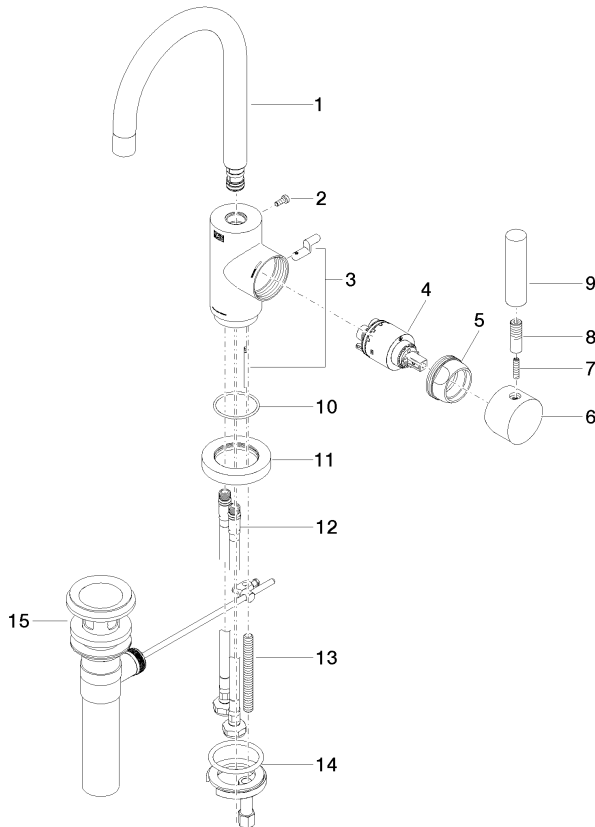

TARA Single-lever lavatory mixer with drain - Champagne (22kt Gold)

33 500 882 Product version from 4/1/2024

- 5-3/8" Projection
- Swiveling spout 360°
- Round aerated stream
- Total height 11-5/8"
- Height to aerator/spout outlet 7-3/8"
- 1-3/8" hole diameter
- 2x 3/8" flexible supply lines
- Water flow rate limited to max. 1.2 gpm
- lead-free
- This product can help a building meet the requirements of Green Building Rating Systems, e.g. LEED®, BREEAM®, DGNB

TARA Single-lever lavatory mixer with drain - Champagne (22kt Gold)

33 500 882 Product version from 4/1/2024

Flow rate chart

Codes & Standards

ASME A112.18.1	California Energy Commission (CEC)	cUPC	EPA WaterSense
NSF372	NSF61	Water Sense	WaterSense

TARA Single-lever lavatory mixer with drain - Champagne (22kt Gold)

33 500 882 Product version from 4/1/2024

Certificates

IAPMO_8834

IAPMO_N-4976

IAPMO_6397

IAPMO_4976 (

TARA Single-lever lavatory mixer with drain - Champagne (22kt Gold)

33 500 882 Product version from 4/1/2024

Parts for other finishes can be found here: [Chrome](#)

Spare parts list

Number	Item Number	Designation	Number of units	Lead time
1	90 28 22 371 01-47	spout	1	30
2	09 30 30 054 90	screw	1	2
3	04 20 16 031 80-47	pull-rod	1	60
4	90 15 05 065 00 90	cartridge	1	2
5	09 24 04 107-47	nut	1	60
6	90 20 88 040 00-47	handle	1	30
7	09 31 11 010 90	pin	1	2
8	90 24 04 048 00-47	nipple	1	30
9	11 170 880-47	handle	1	-
Spare part can no longer be ordered, please order the replacement item				
10	09 14 10 034 90	seal	1	2
11	09 28 10 055-47	rosette	1	60
12	04 30 04 106 00 90	hose	2	2
13	09 31 11 011 90	pin	1	2
14	04 30 11 038 00 90	fixing set	1	2
15	90 11 01 023 00-47	pop-up waste	1	30