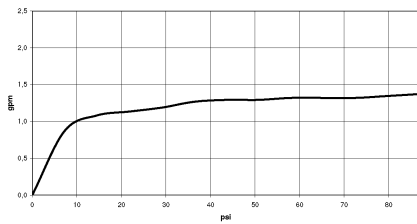

TARA Single-lever lavatory mixer with drain - Champagne (22kt Gold)

33 500 882 Product version from 4/1/2024

- 5-3/8" Projection
- Swiveling spout 360°
- Round aerated stream
- Total height 11-5/8"
- Height to aerator/spout outlet 7-3/8"
- 1-3/8" hole diameter
- 2x 3/8" flexible supply lines
- Water flow rate limited to max. 1.2 gpm
- lead-free
- This product can help a building meet the requirements of Green Building Rating Systems, e.g. LEED®, BREEAM®, DGNB

Suitable only for basins with overflow.
(ADA)

	Champagne (22kt Gold)	33 500 882-47 0010
	Chrome	33 500 882-00 0010
	Brushed Platinum	33 500 882-06 0010
	Platinum	33 500 882-08 0010
	Dark Chrome	33 500 882-19 0010
	Brushed Durabronze (23kt Gold)	33 500 882-28 0010
	Matte Black	33 500 882-33 0010
	Brushed Bronze	33 500 882-42 0010
	Brushed Champagne (22kt Gold)	33 500 882-46 0010
	Brushed Chrome	33 500 882-93 0010
	Brushed Dark Platinum	33 500 882-99 0010

TARA Single-lever lavatory mixer with drain - Champagne (22kt Gold)

33 500 882 Product version from 4/1/2024

Flow rate chart

Codes & Standards

ASME A112.18.1	California Energy Commission (CEC)	cUPC	EPA WaterSense
NSF372	NSF61	Water Sense	WaterSense