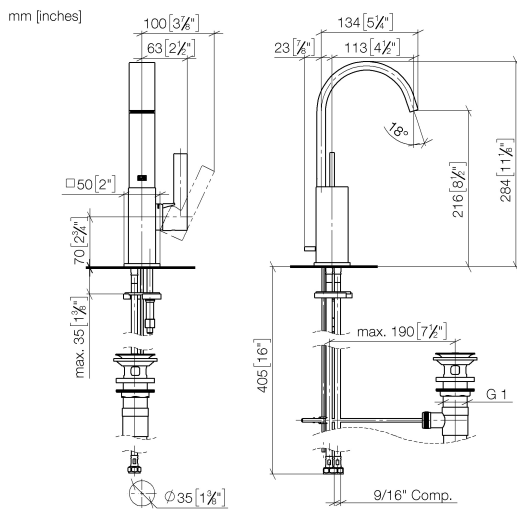

## MEM Single-lever lavatory mixer with drain - Brushed Durabronz (23kt Gold)

33 502 782 Product version from 9/1/2022

- 4-1/2" Projection
- US drain with overflow
- Rigid spout
- Rectangular aerated stream
- Total height 11-1/8"
- Height to aerator/spout outlet 8-1/2"
- 1-3/8" hole diameter
- 2x 3/8" flexible supply lines
- 2x 3/8" US flexible supply lines
- Water flow rate limited to max. 1.2 gpm
- lead-free
- This product can help a building meet the requirements of Green Building Rating Systems, e.g. LEED®, BREEAM®, DGNB

## MEM Single-lever lavatory mixer with drain - Brushed Durabronz (23kt Gold)

33 502 782 Product version from 9/1/2022

## MEM Single-lever lavatory mixer with drain - Brushed Durabronz (23kt Gold)

---

33 502 782 Product version from 9/1/2022

**Spare parts list**

Number	Item Number	Designation	Number of units	Lead time
1	90 28 22 366 10-28	spout	1	20
2	09 20 78 032-28	handle	1	20
3	90 15 05 042 00 90	cartridge	1	2
4	09 24 04 288 90	nut	1	2
5	09 14 10 137 90	seal	1	2
6	90 14 10 063 00 90	seal	1	2
7	90 28 30 051 00-28	cover	1	20
8	90 20 86 004 00-28	handle	1	20
9	90 27 66 021 00-28	rosette	1	20
10	09 31 09 080-28	pull-rod	1	20
11	09 14 10 166 90	seal	1	2
12	09 24 04 290 90	nipple	1	2
13	04 30 04 102 00 90	Flexible supply line 3/8" -	2	2
14	09 31 11 012 90	pin	1	2
15	04 30 11 038 00 90	fixing set	1	2
16	90 11 01 023 00-28	pop-up waste	1	20