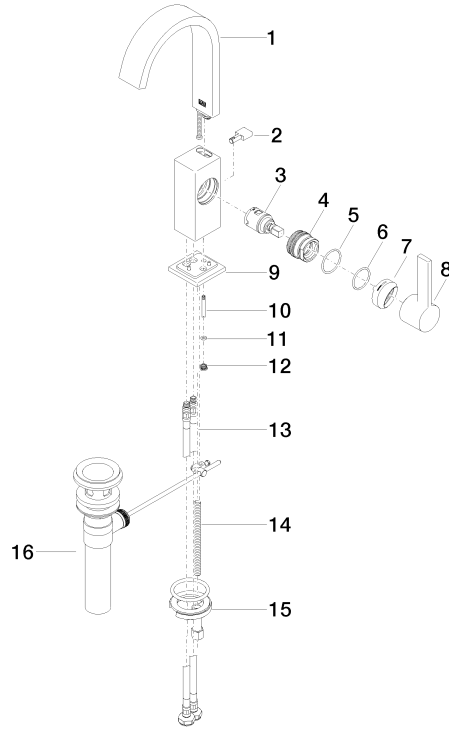

## MEM Single-lever lavatory mixer with drain - Brushed Durabronz (23kt Gold)

33 502 782 Product version from 9/1/2022

- 4-1/2" Projection
- US drain with overflow
- Rigid spout
- Rectangular aerated stream
- Total height 11-1/8"
- Height to aerator/spout outlet 8-1/2"
- 1-3/8" hole diameter
- 2x 3/8" flexible supply lines
- 2x 3/8" US flexible supply lines
- Water flow rate limited to max. 1.2 gpm
- lead-free
- This product can help a building meet the requirements of Green Building Rating Systems, e.g. LEED®, BREEAM®, DGNB

## MEM Single-lever lavatory mixer with drain - Brushed Durabronz (23kt Gold)

---

33 502 782 Product version from 9/1/2022

### Certificates

---

IAPMO\_6397

IAPMO\_N-4976

**MEM Single-lever lavatory mixer with drain - Brushed Durabronz (23kt Gold)**

33 502 782 Product version from 9/1/2022

Parts for other finishes can be found here: [Chrome](#)

**Spare parts list**

Number	Item Number	Designation	Number of units	Lead time
1	90 28 22 366 10-28	spout	1	20
2	09 20 78 032-28	handle	1	20
3	90 15 05 042 00 90	cartridge	1	2
4	09 24 04 288 90	nut	1	2
5	09 14 10 137 90	seal	1	2
6	90 14 10 063 00 90	seal	1	2
7	90 28 30 051 00-28	cover	1	20
8	90 20 86 004 00-28	handle	1	20
9	90 27 66 021 00-28	rosette	1	20
10	09 31 09 080-28	pull-rod	1	20
11	09 14 10 166 90	seal	1	2
12	09 24 04 290 90	nipple	1	2
13	04 30 04 102 00 90	Flexible supply line 3/8" -	2	2
14	09 31 11 012 90	pin	1	2
15	04 30 11 038 00 90	fixing set	1	2
16	90 11 01 023 00-28	pop-up waste	1	20