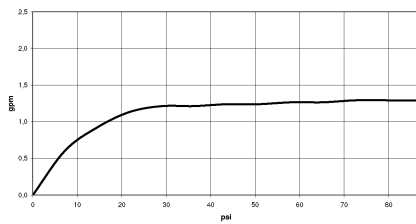

## MEM Single-lever lavatory mixer with drain - Brushed Durabronz (23kt Gold)

33 502 782 Product version from 9/1/2022

- 4-1/2" Projection
- US drain with overflow
- Rigid spout
- Rectangular aerated stream
- Total height 11-1/8"
- Height to aerator/spout outlet 8-1/2"
- 1-3/8" hole diameter
- 2x 3/8" flexible supply lines
- 2x 3/8" US flexible supply lines
- Water flow rate limited to max. 1.2 gpm
- lead-free
- This product can help a building meet the requirements of Green Building Rating Systems, e.g. LEED®, BREEAM®, DGNB

Suitable only for basins with overflow.

(ADA)

	Brushed Durabronz (23kt Gold)	33 502 782-28 0010
	Chrome	33 502 782-00 0010
	Brushed Platinum	33 502 782-06 0010
	Platinum	33 502 782-08 0010
	Dark Chrome	33 502 782-19 0010
	Brushed Champagne (22kt Gold)	33 502 782-46 0010
	Champagne (22kt Gold)	33 502 782-47 0010
	Brushed Dark Platinum	33 502 782-99 0010

## MEM Single-lever lavatory mixer with drain - Brushed Durabronz (23kt Gold)

33 502 782 Product version from 9/1/2022

### Flow rate chart