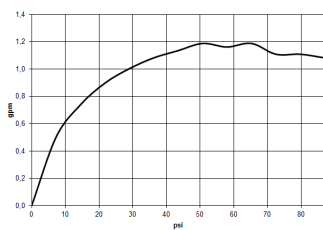

Sink - Meta

Single-lever lavatory mixer without drain - black matte

Article number: 33 505 661-33 0010

- 6-5/8" Projection
- Swiveling spout 360°
- Round aerated stream
- Total height 12-1/4"
- Height to aerator/spout outlet 8-7/8"
- 1-3/8" hole diameter
- 2 x pressure hose with 3/8" compression fitting
- Water flow rate limited to max. 1.2 gpm
- lead-free

Article number: 33 505 661-33 0010

Dimensional drawing

All dimensions in mm / inch = mm x 0,0394

Flow rate chart

Sink - Meta

Single-lever lavatory mixer without drain - black matte

Article number: 33 505 661-33 0010