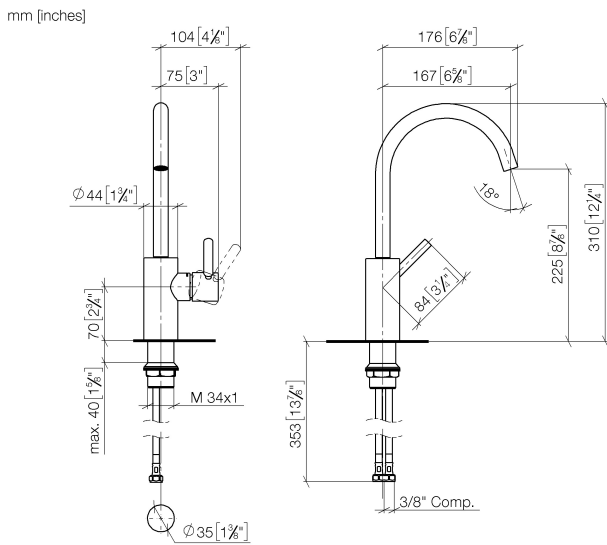

Sink - Meta

Single-lever lavatory mixer without drain - black matte

Article number: 33 505 661-33 0010

- 6-5/8" Projection
- Swiveling spout 360°
- Round aerated stream
- Total height 12-1/4"
- Height to aerator/spout outlet 8-7/8"
- 1-3/8" hole diameter
- 2 x pressure hose with 3/8" compression fitting
- Water flow rate limited to max. 1.2 gpm
- lead-free

Codes & Standards

- NSF/ANSI 372
- California Energy Commission (CEC)
- ASME A112.18.1/CSA B125.1
- NSF/ANSI/CAN 61
- ADA

- (ADA)

black matte

Sink - Meta

Single-lever lavatory mixer without drain - black matte

Article number: 33 505 661-33 0010

Dimensional drawing

All dimensions in mm / inch = mm x 0,0394

Flow rate chart

Sink - Meta

Single-lever lavatory mixer without drain - black matte

Article number: 33 505 661-33 0010

Spare parts list

Number	Item Number	Designation	Number of units
1	90 28 22 320 01-33	spout	1
2	90 15 05 042 00 90	cartridge	1
3	09 24 04 266 90	nut	1
4	09 14 10 091 90	seal	1
5	09 28 30 021-33	cover	1
6	90 20 66 003 00-33	handle	1
7	04 23 10 044 07 90	fixing set	1
8	04 30 04 102 00 90	Flexible supply line 3/8"	2