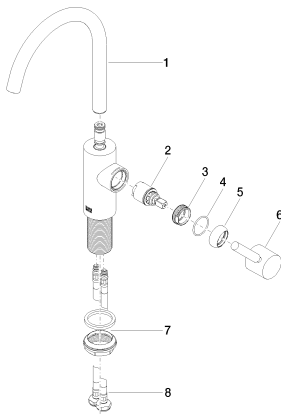

Sink - Meta

Single-lever lavatory mixer without drain - black matte

Article number: 33 505 661-33 0010

- 6-5/8" Projection
- Swiveling spout 360°
- Round aerated stream
- Total height 12-1/4"
- Height to aerator/spout outlet 8-7/8"
- 1-3/8" hole diameter
- 2 x pressure hose with 3/8" compression fitting
- Water flow rate limited to max. 1.2 gpm
- lead-free

Article number: 33 505 661-33 0010

Dimensional drawing

All dimensions in mm / inch = mm x 0,0394

Flow rate chart

Sink - Meta

Single-lever lavatory mixer without drain - black matte

Article number: 33 505 661-33 0010

Spare parts list

Number	Item Number	Designation	Number of units
1	90 28 22 320 01-33	spout	1
2	90 15 05 042 00 90	cartridge	1
3	09 24 04 266 90	nut	1
4	09 14 10 091 90	seal	1
5	09 28 30 021-33	cover	1
6	90 20 66 003 00-33	handle	1
7	04 23 10 044 07 90	fixing set	1
8	04 30 04 102 00 90	Flexible supply line 3/8"	2