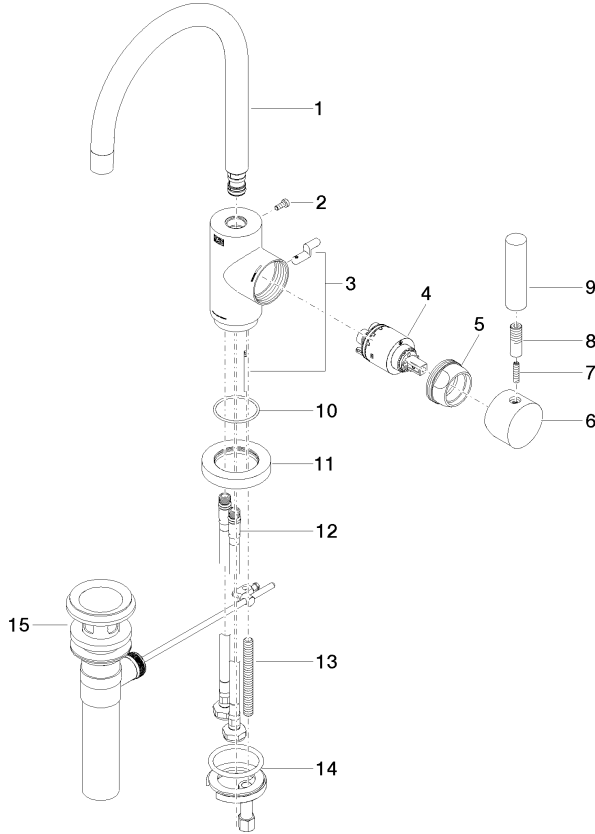

TARA Single-lever lavatory mixer with drain - Brushed Champagne (22kt Gold)

33 513 882 Product version from 4/1/2024

- 6-1/2" Projection
- Swiveling spout 360°
- Round aerated stream
- Total height 12-1/4"
- Height to aerator/spout outlet 7-3/8"
- 1-3/8" hole diameter
- 2x 3/8" flexible supply lines
- Water flow rate limited to max. 1.2 gpm
- lead-free
- This product can help a building meet the requirements of Green Building Rating Systems, e.g. LEED®, BREEAM®, DGNB

TARA Single-lever lavatory mixer with drain - Brushed Champagne (22kt Gold)

33 513 882 Product version from 4/1/2024

Flow rate chart

Codes & Standards

ASME A112.18.1

California Energy
Commission
(CEC)

cUPC

NSF372

NSF61

TARA Single-lever lavatory mixer with drain - Brushed Champagne (22kt Gold)

33 513 882 Product version from 4/1/2024

Certificates

IAPMO_N-4976

IAPMO_6397

IAPMO_4976 (

TARA Single-lever lavatory mixer with drain - Brushed Champagne (22kt Gold)

33 513 882 Product version from 4/1/2024

Parts for other finishes can be found here: [Chrome](#)

Spare parts list

Number	Item Number	Designation	Number of units	Lead time
1	90 28 22 372 01-46	spout	1	30
2	09 30 30 054 90	screw	1	2
3	04 20 16 031 80-46	pull-rod	1	60
4	90 15 05 065 00 90	cartridge	1	2
5	09 24 04 107-46	nut	1	60
6	90 20 88 040 00-46	handle	1	30
7	09 31 11 010 90	pin	1	2
8	90 24 04 048 00-46	nipple	1	30
9	11 170 880-46	handle	1	-
Spare part can no longer be ordered, please order the replacement item				
10	09 14 10 034 90	seal	1	2
11	09 28 10 055-46	rosette	1	60
12	04 30 04 106 00 90	hose	2	2
13	09 31 11 011 90	pin	1	2
14	04 30 11 038 00 90	fixing set	1	2
15	90 11 01 023 00-46	pop-up waste	1	30