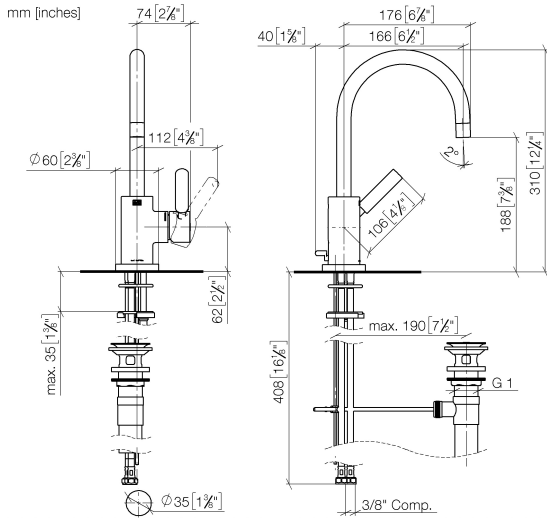

TARA Single-lever lavatory mixer with drain - Brushed Champagne (22kt Gold)

33 513 882 Product version from 4/1/2024

- 6-1/2" Projection
- Swiveling spout 360°
- Round aerated stream
- Total height 12-1/4"
- Height to aerator/spout outlet 7-3/8"
- 1-3/8" hole diameter
- 2x 3/8" flexible supply lines
- Water flow rate limited to max. 1.2 gpm
- lead-free
- This product can help a building meet the requirements of Green Building Rating Systems, e.g. LEED®, BREEAM®, DGNB

TARA Single-lever lavatory mixer with drain - Brushed Champagne (22kt Gold)

33 513 882 Product version from 4/1/2024

Flow rate chart

Codes & Standards

ASME A112.18.1

California Energy
Commission
(CEC)

cUPC

NSF372

NSF61

TARA Single-lever lavatory mixer with drain - Brushed Champagne (22kt Gold)

33 513 882 Product version from 4/1/2024

Certificates

IAPMO_N-4976

IAPMO_6397

IAPMO_4976 (

TARA Single-lever lavatory mixer with drain - Brushed Champagne (22kt Gold)

33 513 882 Product version from 4/1/2024

Parts for other finishes can be found here: [Chrome](#)

Spare parts list

Number	Item Number	Designation	Number of units	Lead time
1	90 28 22 372 01-46	spout	1	30
2	09 30 30 054 90	screw	1	2
3	04 20 16 031 80-46	pull-rod	1	60
4	90 15 05 065 00 90	cartridge	1	2
5	09 24 04 107-46	nut	1	60
6	90 20 88 040 00-46	handle	1	30
7	09 31 11 010 90	pin	1	2
8	90 24 04 048 00-46	nipple	1	30
9	11 170 880-46	handle	1	-
Spare part can no longer be ordered, please order the replacement item				
10	09 14 10 034 90	seal	1	2
11	09 28 10 055-46	rosette	1	60
12	04 30 04 106 00 90	hose	2	2
13	09 31 11 011 90	pin	1	2
14	04 30 11 038 00 90	fixing set	1	2
15	90 11 01 023 00-46	pop-up waste	1	30