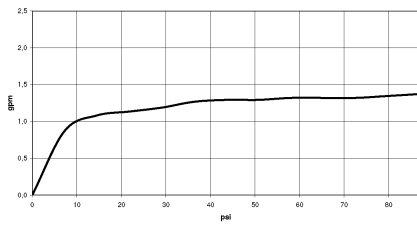

TARA Single-lever lavatory mixer with drain - Brushed Champagne (22kt Gold)

33 513 882 Product version from 4/1/2024

- 6-1/2" Projection
- Swiveling spout 360°
- Round aerated stream
- Total height 12-1/4"
- Height to aerator/spout outlet 7-3/8"
- 1-3/8" hole diameter
- 2x 3/8" flexible supply lines
- Water flow rate limited to max. 1.2 gpm
- lead-free
- This product can help a building meet the requirements of Green Building Rating Systems, e.g. LEED®, BREEAM®, DGNB

Suitable only for basins with overflow.

(ADA)

	Brushed Champagne (22kt Gold)	33 513 882-46 0010
	Chrome	33 513 882-00 0010
	Brushed Platinum	33 513 882-06 0010
	Platinum	33 513 882-08 0010
	Dark Chrome	33 513 882-19 0010
	Brushed Durabronze (23kt Gold)	33 513 882-28 0010
	Matte Black	33 513 882-33 0010
	Brushed Bronze	33 513 882-42 0010
	Champagne (22kt Gold)	33 513 882-47 0010
	Brushed Chrome	33 513 882-93 0010
	Brushed Dark Platinum	33 513 882-99 0010

TARA Single-lever lavatory mixer with drain - Brushed Champagne (22kt Gold)

33 513 882 Product version from 4/1/2024

Flow rate chart

Codes & Standards

ASME A112.18.1

California Energy
Commission
(CEC)

cUPC

NSF372