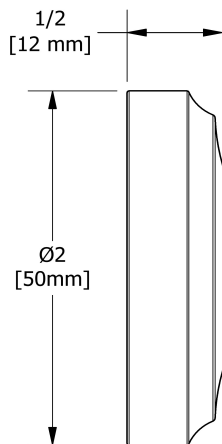

Sizes, models and finishes may differ from those presented.

Warranty

This Riobel Inc. product you have purchased carries a Limited Lifetime Warranty on the chrome, PVD finish, blacks and all working parts and is guaranteed from the initial purchase date against all manufacturing defects. All other finishes, including plastic components, are guaranteed for one year. All electric and/or electronic parts are covered by a 5-year limited warranty. The warranty offered on our products will be honored only if the installation is performed by a certified master plumber.

Customer Care

Phone (800) 777 - 9762 | Email: customer-care@houseofrohl.com | Website: houseofrohl.com/support/contact-us

Consult your local House of Rohl showroom for additional information and specifications. For complete warranty details and a list of showrooms, go to houseofrohl.com