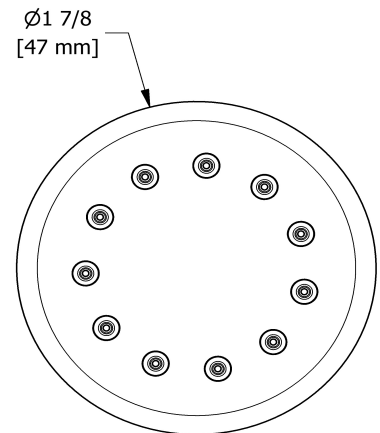

Sizes, models and finishes may differ from those presented.

Warranty

This Riobel Inc. product you have purchased carries a Limited Lifetime Warranty on the chrome, PVD finish, blacks and all working parts and is guaranteed from the initial purchase date against all manufacturing defects. All other finishes, including plastic components, are guaranteed for one year. All electric and/or electronic parts are covered by a 5-year limited warranty. The warranty offered on our products will be honored only if the installation is performed by a certified master plumber.

Customer Care

Phone (800) 777 - 9762 | Email: customer-care@houseofrohl.com | Website: houseofrohl.com/support/contact-us

Consult your local House of Rohl showroom for additional information and specifications. For complete warranty details and a list of showrooms, go to houseofrohl.com