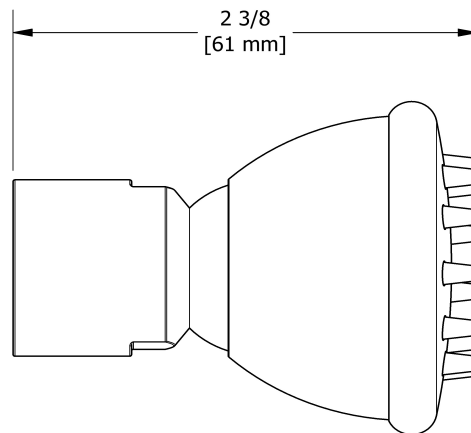

Sizes, models and finishes may differ from those presented.

Warranty

This Riobel Inc. product you have purchased carries a Limited Lifetime Warranty on the chrome, PVD finish, blacks and all working parts and is guaranteed from the initial purchase date against all manufacturing defects. All other finishes, including plastic components, are guaranteed for one year. All electric and/or electronic parts are covered by a 5-year limited warranty. The warranty offered on our products will be honored only if the installation is performed by a certified master plumber.

Customer Care

Phone (800) 777 - 9762 | Email: customer-care@houseofrohl.com | Website: houseofrohl.com/support/contact-us

Consult your local House of Rohl showroom for additional information and specifications. For complete warranty details and a list of showrooms, go to houseofrohl.com