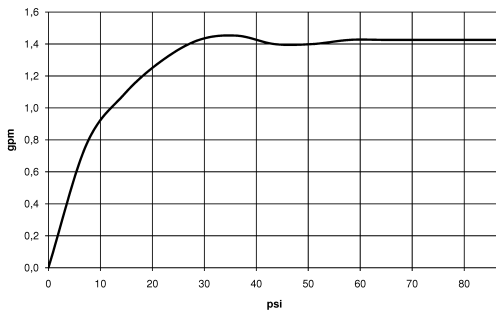

TARA ULTRA Single-lever mixer - Chrome

33 800 875 Product version from 6/1/2022

- 7-7/8" Projection
- Swiveling spout 360°
- Aerated stream
- Total height 14-5/8"
- Height to aerator/spout outlet 9-1/2"
- 1-3/8" hole diameter
- 2 x pressure hose with 3/8" compression fitting
- Water flow rate limited to max. 1.5 gpm
- lead-free
- This product can help a building meet the requirements of Green Building Rating Systems, e.g. LEED®, BREEAM®, DGNB

Recommended article

AIR SWITCH operating button, trim parts only - Chrome 10 713 970-00

TARA ULTRA Single-lever mixer - Chrome

33 800 875 Product version from 6/1/2022

Flow rate chart

Codes & Standards

ADA	ASME A112.18.1	ASME A112.18.1/CSA B125.1	California Energy Commission (CEC)
cUPC	NSF/ANSI 372	NSF/ANSI/CAN 61	NSF372
NSF61			