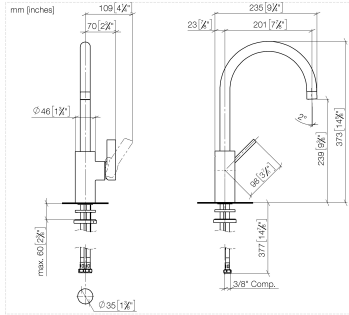

TARA ULTRA Single-lever mixer - Chrome

33 800 875 Product version from 6/1/2022

- 7-7/8" Projection
- Swiveling spout 360°
- Aerated stream
- Total height 14-5/8"
- Height to aerator/spout outlet 9-1/2"
- 1-3/8" hole diameter
- 2 x pressure hose with 3/8" compression fitting
- Water flow rate limited to max. 1.5 gpm
- lead-free
- This product can help a building meet the requirements of Green Building Rating Systems, e.g. LEED®, BREEAM®, DGNB

Recommended article

AIR SWITCH operating button, trim parts only - Chrome 10 713 970-00

TARA ULTRA Single-lever mixer - Chrome

33 800 875 Product version from 6/1/2022

Flow rate chart

Codes & Standards

ADA	ASME A112.18.1	ASME A112.18.1/CSA B125.1	California Energy Commission (CEC)
cUPC	NSF/ANSI 372	NSF/ANSI/CAN 61	NSF372
NSF61			

TARA ULTRA Single-lever mixer - Chrome

33 800 875 Product version from 6/1/2022

Certificates

IAPMO_N-4976

IAPMO_6397

IAPMO_4976 (

TARA ULTRA Single-lever mixer - Chrome

33 800 875 Product version from 6/1/2022

Spare parts list

Number	Item Number	Designation	Number of units	Lead time
1	90 28 22 204 03-00	spout	1	10
2	09 30 30 080 90	screw	1	2
3	90 15 05 045 00 90	cartridge	1	2
4	09 24 04 107-00	nut	1	10
5	90 31 20 109 00 90	plug	1	2
6	90 31 11 030 00 90	pin	1	2
7	09 20 79 040-00	handle	1	10
8	09 14 10 119 90	seal	1	2
9	09 28 10 109-07	ring	1	30
10	04 30 11 085 88 90	fixing set	1	2
11	04 30 04 106 00 90	hose	2	2
12	09 31 11 012 90	pin	1	2
13	12 803 970-90 0010	Extension set -	1	60