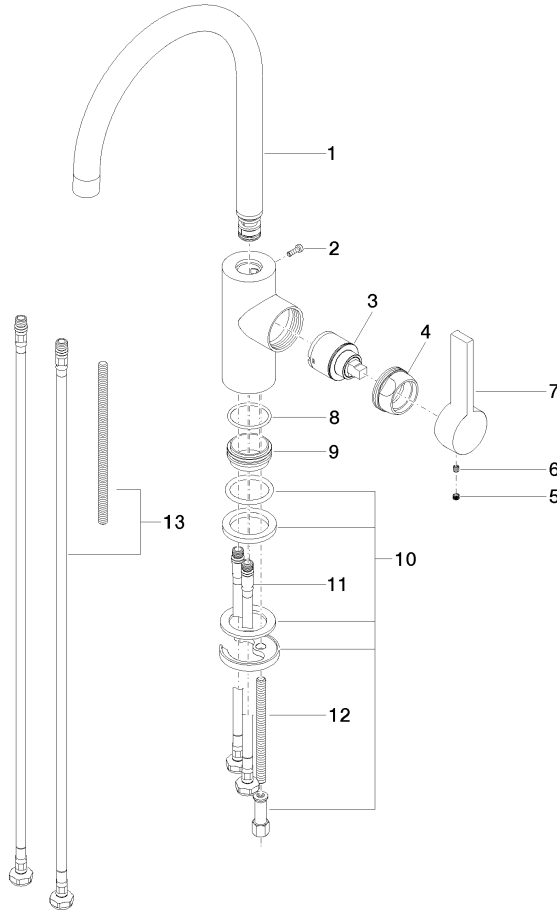

TARA ULTRA Single-lever mixer - Chrome

33 800 875 Product version from 6/1/2022

- 7-7/8" Projection
- Swiveling spout 360°
- Aerated stream
- Total height 14-5/8"
- Height to aerator/spout outlet 9-1/2"
- 1-3/8" hole diameter
- 2 x pressure hose with 3/8" compression fitting
- Water flow rate limited to max. 1.5 gpm
- lead-free
- This product can help a building meet the requirements of Green Building Rating Systems, e.g. LEED®, BREEAM®, DGNB

Recommended article

AIR SWITCH operating button, trim parts only - Chrome 10 713 970-00

TARA ULTRA Single-lever mixer - Chrome

33 800 875 Product version from 6/1/2022

Flow rate chart

Codes & Standards

ADA	ASME A112.18.1	ASME A112.18.1/CSA B125.1	California Energy Commission (CEC)
cUPC	NSF/ANSI 372	NSF/ANSI/CAN 61	NSF372
NSF61			

TARA ULTRA Single-lever mixer - Chrome

33 800 875 Product version from 6/1/2022

Certificates

IAPMO_N-4976

IAPMO_6397

IAPMO_4976 (

TARA ULTRA Single-lever mixer - Chrome

33 800 875 Product version from 6/1/2022

Spare parts list

Number	Item Number	Designation	Number of units	Lead time
1	90 28 22 204 03-00	spout	1	10
2	09 30 30 080 90	screw	1	2
3	90 15 05 045 00 90	cartridge	1	2
4	09 24 04 107-00	nut	1	10
5	90 31 20 109 00 90	plug	1	2
6	90 31 11 030 00 90	pin	1	2
7	09 20 79 040-00	handle	1	10
8	09 14 10 119 90	seal	1	2
9	09 28 10 109-07	ring	1	30
10	04 30 11 085 88 90	fixing set	1	2
11	04 30 04 106 00 90	hose	2	2
12	09 31 11 012 90	pin	1	2
13	12 803 970-90 0010	Extension set -	1	60