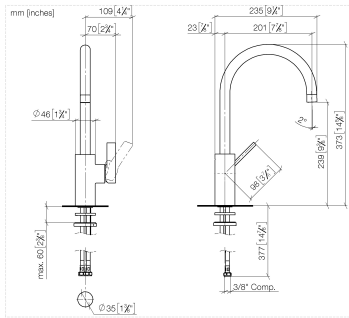

TARA ULTRA Single-lever mixer - Durabronz (23kt Gold)

33 800 875 Product version from 6/1/2022

- 7-7/8" Projection
- Swiveling spout 360°
- Aerated stream
- Total height 14-5/8"
- Height to aerator/spout outlet 9-1/2"
- 1-3/8" hole diameter
- 2 x pressure hose with 3/8" compression fitting
- Water flow rate limited to max. 1.5 gpm
- lead-free
- This product can help a building meet the requirements of Green Building Rating Systems, e.g. LEED®, BREEAM®, DGNB

Recommended article

Soap dispenser without flange - Durabronz (23kt Gold) 82 424 970-09

Recommended article

AIR SWITCH operating button, trim parts only - Durabronz (23kt Gold) 10 713 970-09

TARA ULTRA Single-lever mixer - Durabross (23kt Gold)

33 800 875 Product version from 6/1/2022

Flow rate chart

Codes & Standards

ADA	ASME A112.18.1/CSA B125.1	California Energy Commission (CEC)	NSF/ANSI 372
NSF/ANSI/CAN 61	NSF372	NSF61	

TARA ULTRA Single-lever mixer - Durabronze (23kt Gold)

Spare parts list

Number	Item Number	Designation	Number of units	Lead time
1	90 28 22 204 03-09	spout	1	40
2	09 30 30 080 90	screw	1	2
3	90 15 05 045 00 90	cartridge	1	2
4	09 24 04 107-09	nut	1	40
5	90 31 20 109 00 90	plug	1	2
6	90 31 11 030 00 90	pin	1	2
7	09 20 79 040-09	handle	1	40
8	09 14 10 119 90	seal	1	2
9	09 28 10 109-07	ring	1	30
10	04 30 11 085 88 90	fixing set	1	2
11	04 30 04 106 00 90	hose	2	2
12	09 31 11 012 90	pin	1	2
13	12 803 970-90 0010	Extension set -	1	60