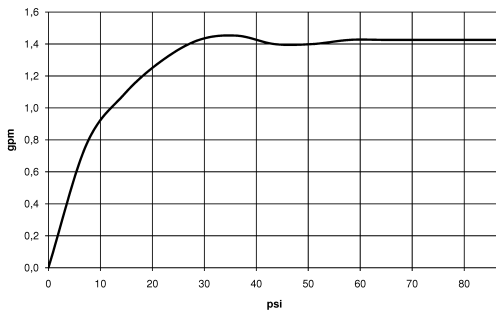

TARA ULTRA Single-lever mixer - Durabronz (23kt Gold)

33 800 875 Product version from 6/1/2022

- 7-7/8" Projection
- Swiveling spout 360°
- Aerated stream
- Total height 14-5/8"
- Height to aerator/spout outlet 9-1/2"
- 1-3/8" hole diameter
- 2 x pressure hose with 3/8" compression fitting
- Water flow rate limited to max. 1.5 gpm
- lead-free
- This product can help a building meet the requirements of Green Building Rating Systems, e.g. LEED®, BREEAM®, DGNB

Recommended article

Soap dispenser without flange - Durabronz (23kt Gold) 82 424 970-09

Recommended article

AIR SWITCH operating button, trim parts only - Durabronz (23kt Gold) 10 713 970-09

TARA ULTRA Single-lever mixer - Durabross (23kt Gold)

33 800 875 Product version from 6/1/2022

Flow rate chart

Codes & Standards

ADA	ASME A112.18.1/CSA B125.1	California Energy Commission (CEC)	NSF/ANSI 372
NSF/ANSI/CAN 61	NSF372	NSF61	

TARA ULTRA Single-lever mixer - Durabronze (23kt Gold)