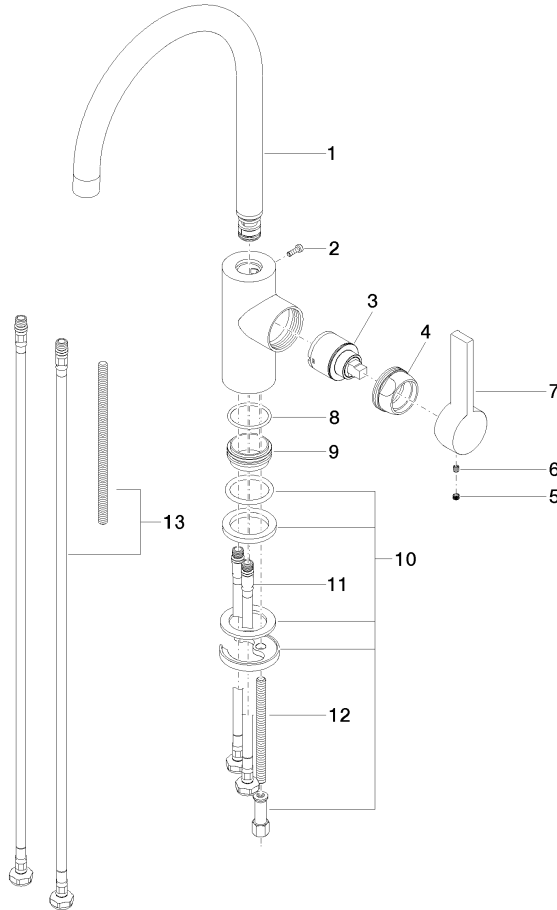

TARA ULTRA Single-lever mixer - Durabronz (23kt Gold)

33 800 875 Product version from 6/1/2022

- 7-7/8" Projection
- Swiveling spout 360°
- Aerated stream
- Total height 14-5/8"
- Height to aerator/spout outlet 9-1/2"
- 1-3/8" hole diameter
- 2 x pressure hose with 3/8" compression fitting
- Water flow rate limited to max. 1.5 gpm
- lead-free
- This product can help a building meet the requirements of Green Building Rating Systems, e.g. LEED®, BREEAM®, DGNB

33 800 875 Product version from 6/1/2022

Flow rate chart

Codes & Standards

ADA	ASME A112.18.1/CSA B125.1	California Energy Commission (CEC)	NSF/ANSI 372
NSF/ANSI/CAN 61	NSF372	NSF61	

TARA ULTRA Single-lever mixer - Durabronze (23kt Gold)

33 800 875 Product version from 6/1/2022

Certificates

IAPMO_N-4976

IAPMO_6397

TARA ULTRA Single-lever mixer - Durabross (23kt Gold)

33 800 875 Product version from 6/1/2022

Parts for other finishes can be found here: [Chrome](#)

Spare parts list

Number	Item Number	Designation	Number of units	Lead time
1	90 28 22 204 03-09	spout	1	40
2	09 30 30 080 90	screw	1	2
3	90 15 05 045 00 90	cartridge	1	2
4	09 24 04 107-09	nut	1	40
5	90 31 20 109 00 90	plug	1	2
6	90 31 11 030 00 90	pin	1	2
7	09 20 79 040-09	handle	1	40
8	09 14 10 119 90	seal	1	2
9	09 28 10 109-07	ring	1	30
10	04 30 11 085 88 90	fixing set	1	2
11	04 30 04 106 00 90	hose	2	2
12	09 31 11 012 90	pin	1	2
13	12 803 970-90 0010	Extension set -	1	60