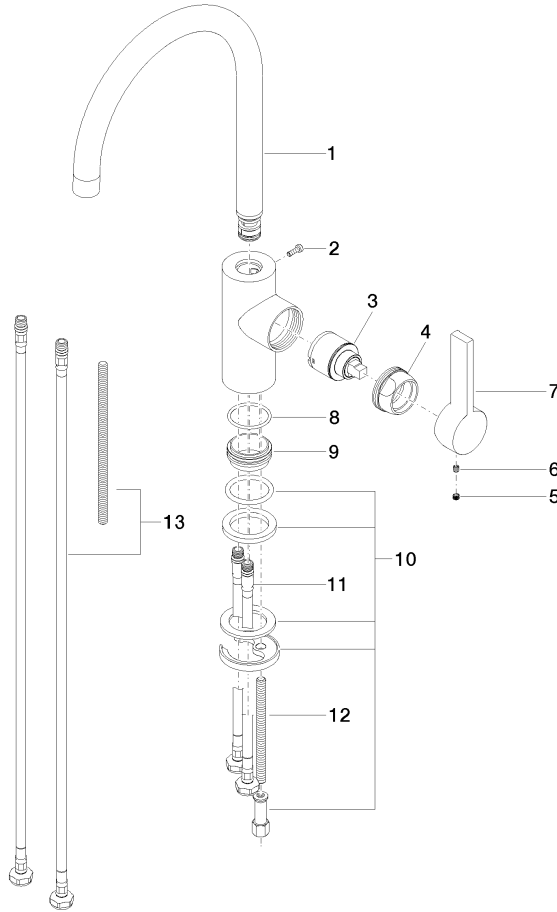

TARA ULTRA Single-lever mixer - Brushed Durabronze (23kt Gold)

33 800 875 Product version from 6/1/2022

- 7-7/8" Projection
- Swiveling spout 360°
- Aerated stream
- Total height 14-5/8"
- Height to aerator/spout outlet 9-1/2"
- 1-3/8" hole diameter
- 2 x pressure hose with 3/8" compression fitting
- Water flow rate limited to max. 1.5 gpm
- lead-free
- This product can help a building meet the requirements of Green Building Rating Systems, e.g. LEED®, BREEAM®, DGNB

TARA ULTRA Single-lever mixer - Brushed Durabronz (23kt Gold)

33 800 875 Product version from 6/1/2022

Flow rate chart

Codes & Standards

ADA	ASME A112.18.1/CSA B125.1	California Energy Commission (CEC)	NSF/ANSI 372
NSF/ANSI/CAN 61	NSF372	NSF61	

TARA ULTRA Single-lever mixer - Brushed Durabronz (23kt Gold)

33 800 875 Product version from 6/1/2022

Certificates

IAPMO_N-4976

IAPMO_6397

TARA ULTRA Single-lever mixer - Brushed Durabronz (23kt Gold)

33 800 875 Product version from 6/1/2022

Parts for other finishes can be found here: [Chrome](#)

Spare parts list

Number	Item Number	Designation	Number of units	Lead time
1	90 28 22 204 03-28	spout	1	20
2	09 30 30 080 90	screw	1	2
3	90 15 05 045 00 90	cartridge	1	2
4	09 24 04 107-28	nut	1	20
5	90 31 20 109 00 90	plug	1	2
6	90 31 11 030 00 90	pin	1	2
7	09 20 79 040-28	handle	1	20
8	09 14 10 119 90	seal	1	2
9	09 28 10 109-07	ring	1	30
10	04 30 11 085 88 90	fixing set	1	2
11	04 30 04 106 00 90	hose	2	2
12	09 31 11 012 90	pin	1	2
13	12 803 970-90 0010	Extension set -	1	60