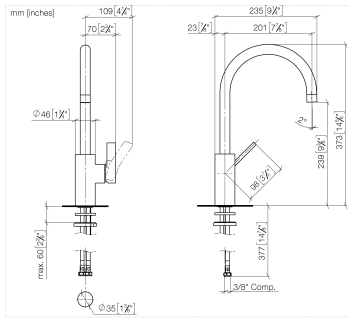

TARA ULTRA Single-lever mixer - Brushed Durabronze (23kt Gold)

33 800 875 Product version from 6/1/2022

- 7-7/8" Projection
- Swiveling spout 360°
- Aerated stream
- Total height 14-5/8"
- Height to aerator/spout outlet 9-1/2"
- 1-3/8" hole diameter
- 2 x pressure hose with 3/8" compression fitting
- Water flow rate limited to max. 1.5 gpm
- lead-free
- This product can help a building meet the requirements of Green Building Rating Systems, e.g. LEED®, BREEAM®, DGNB

Recommended article

AIR SWITCH operating button, trim parts only - Brushed Durabronze (23kt Gold) 10 713 970-28

Recommended article

Soap dispenser without flange - Brushed Durabronze (23kt Gold) 82 424 970-28

TARA ULTRA Single-lever mixer - Brushed Durabronz (23kt Gold)

33 800 875 Product version from 6/1/2022

Flow rate chart

Codes & Standards

ADA	ASME A112.18.1/CSA B125.1	California Energy Commission (CEC)	NSF/ANSI 372
NSF/ANSI/CAN 61	NSF372	NSF61	

Parts for other finishes can be found here: [Chrome](#)

Spare parts list

Number	Item Number	Designation	Number of units	Lead time
1	90 28 22 204 03-28	spout	1	20
2	09 30 30 080 90	screw	1	2
3	90 15 05 045 00 90	cartridge	1	2
4	09 24 04 107-28	nut	1	20
5	90 31 20 109 00 90	plug	1	2
6	90 31 11 030 00 90	pin	1	2
7	09 20 79 040-28	handle	1	20
8	09 14 10 119 90	seal	1	2
9	09 28 10 109-07	ring	1	30
10	04 30 11 085 88 90	fixing set	1	2
11	04 30 04 106 00 90	hose	2	2
12	09 31 11 012 90	pin	1	2
13	12 803 970-90 0010	Extension set -	1	60