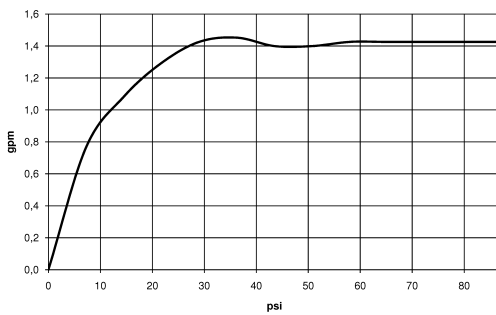

TARA ULTRA Single-lever mixer - Brushed Durabronze (23kt Gold)

33 800 875 Product version from 6/1/2022

- 7-7/8" Projection
- Swiveling spout 360°
- Aerated stream
- Total height 14-5/8"
- Height to aerator/spout outlet 9-1/2"
- 1-3/8" hole diameter
- 2 x pressure hose with 3/8" compression fitting
- Water flow rate limited to max. 1.5 gpm
- lead-free
- This product can help a building meet the requirements of Green Building Rating Systems, e.g. LEED®, BREEAM®, DGNB

Recommended article

AIR SWITCH operating button, trim parts only - Brushed Durabronze (23kt Gold) 10 713 970-28

Recommended article

Soap dispenser without flange - Brushed Durabronze (23kt Gold) 82 424 970-28

TARA ULTRA Single-lever mixer - Brushed Durabronz (23kt Gold)

33 800 875 Product version from 6/1/2022

Flow rate chart

Codes & Standards

ADA	ASME A112.18.1/CSA B125.1	California Energy Commission (CEC)	NSF/ANSI 372
NSF/ANSI/CAN 61	NSF372	NSF61	