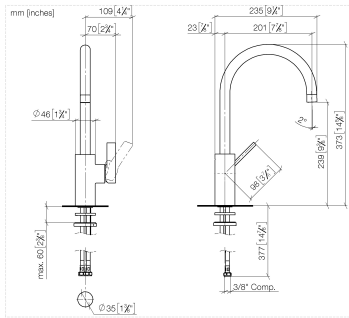

TARA ULTRA Single-lever mixer - Matte Black

33 800 875 Product version from 6/1/2022

- 7-7/8" Projection
- Swiveling spout 360°
- Aerated stream
- Total height 14-5/8"
- Height to aerator/spout outlet 9-1/2"
- 1-3/8" hole diameter
- 2 x pressure hose with 3/8" compression fitting
- Water flow rate limited to max. 1.5 gpm
- lead-free
- This product can help a building meet the requirements of Green Building Rating Systems, e.g. LEED®, BREEAM®, DGNB

Recommended article

Soap dispenser without flange - Matte Black 82 424 970-33

Recommended article

AIR SWITCH operating button, trim parts only - Matte Black 10 713 970-33

TARA ULTRA Single-lever mixer - Matte Black

33 800 875 Product version from 6/1/2022

Flow rate chart

Codes & Standards

ADA	ASME A112.18.1/CSA B125.1	California Energy Commission (CEC)	NSF/ANSI 372
NSF/ANSI/CAN 61	NSF372	NSF61	

TARA ULTRA Single-lever mixer - Matte Black

Spare parts list

Number	Item Number	Designation	Number of units	Lead time
1	90 28 22 204 03-33	spout	1	30
2	09 30 30 080 90	screw	1	2
3	90 15 05 045 00 90	cartridge	1	2
4	09 24 04 107-33	nut	1	30
5	90 31 20 109 00 90	plug	1	2
6	90 31 11 030 00 90	pin	1	2
7	09 20 79 040-33	handle	1	2
8	09 14 10 119 90	seal	1	2
9	09 28 10 109-07	ring	1	30
10	04 30 11 085 88 90	fixing set	1	2
11	04 30 04 106 00 90	hose	2	2
12	09 31 11 012 90	pin	1	2
13	12 803 970-90 0010	Extension set -	1	60