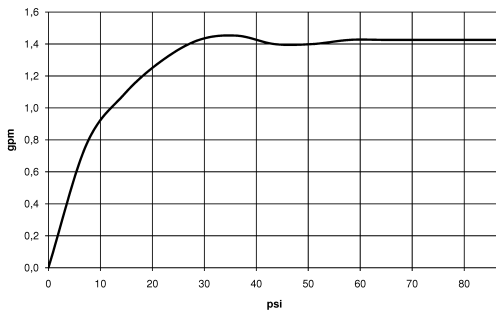

TARA ULTRA Single-lever mixer - Matte Black

33 800 875 Product version from 6/1/2022

- 7-7/8" Projection
- Swiveling spout 360°
- Aerated stream
- Total height 14-5/8"
- Height to aerator/spout outlet 9-1/2"
- 1-3/8" hole diameter
- 2 x pressure hose with 3/8" compression fitting
- Water flow rate limited to max. 1.5 gpm
- lead-free
- This product can help a building meet the requirements of Green Building Rating Systems, e.g. LEED®, BREEAM®, DGNB

33 800 875 Product version from 6/1/2022

Flow rate chart

Codes & Standards

ADA	ASME A112.18.1/CSA B125.1	California Energy Commission (CEC)	NSF/ANSI 372
NSF/ANSI/CAN 61	NSF372	NSF61	

TARA ULTRA Single-lever mixer - Matte Black