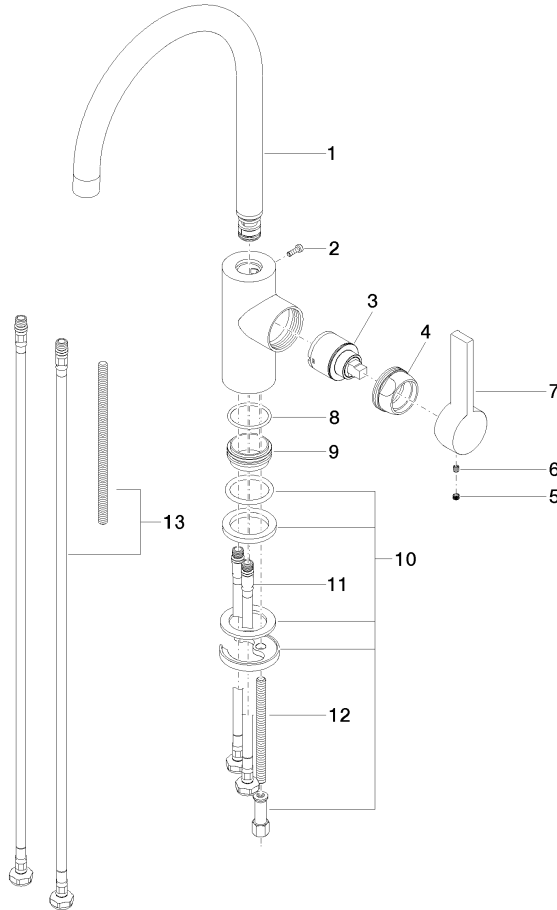

Recommended article

Soap dispenser without flange - Matte Black 82 424 970-33

Recommended article

AIR SWITCH operating button, trim parts only - Matte Black 10 713 970-33

TARA ULTRA Single-lever mixer - Matte Black

33 800 875 Product version from 6/1/2022

Flow rate chart

Codes & Standards

ADA	ASME A112.18.1/CSA B125.1	California Energy Commission (CEC)	NSF/ANSI 372
NSF/ANSI/CAN 61	NSF372	NSF61	

TARA ULTRA Single-lever mixer - Matte Black

33 800 875 Product version from 6/1/2022

Certificates

IAPMO_N-4976

IAPMO_6397

TARA ULTRA Single-lever mixer - Matte Black

33 800 875 Product version from 6/1/2022

Parts for other finishes can be found here: [Chrome](#)

Spare parts list

Number	Item Number	Designation	Number of units	Lead time
1	90 28 22 204 03-33	spout	1	30
2	09 30 30 080 90	screw	1	2
3	90 15 05 045 00 90	cartridge	1	2
4	09 24 04 107-33	nut	1	30
5	90 31 20 109 00 90	plug	1	2
6	90 31 11 030 00 90	pin	1	2
7	09 20 79 040-33	handle	1	2
8	09 14 10 119 90	seal	1	2
9	09 28 10 109-07	ring	1	30
10	04 30 11 085 88 90	fixing set	1	2
11	04 30 04 106 00 90	hose	2	2
12	09 31 11 012 90	pin	1	2
13	12 803 970-90 0010	Extension set -	1	60