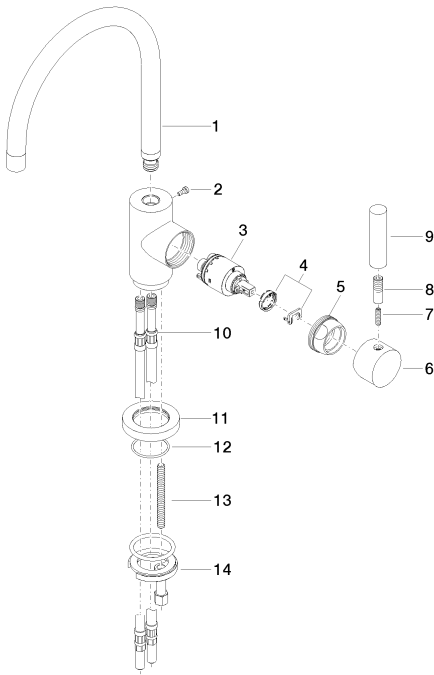

### Dimensional drawing

All dimensions in mm / inch = mm x 0,0394

### Flow rate chart

Kitchen - Tara Classic  
Single-lever mixer - polished chrome  
Article number: 33 800 888-00 0010

10 713 970-00  
AIR SWITCH operating  
button, trim parts only -  
polished chrome

82 434 970-00  
Soap dispenser with flange -  
polished chrome

Kitchen - Tara Classic  
Single-lever mixer - polished chrome  
Article number: 33 800 888-00 0010

## Spare parts list

| Number | Item Number        | Designation | Number of units |
|--------|--------------------|-------------|-----------------|
| 1      | 90 28 22 048 03-00 | spout       | 1               |
| 2      | 09 30 30 054 90    | screw       | 1               |
| 3      | 90 15 05 063 00 90 | cartridge   | 1               |
| 4      | 04 28 10 148 00 90 | accessories | 1               |
| 5      | 09 24 04 107-00    | nut         | 1               |
| 6      | 90 20 88 040 00-00 | handle      | 1               |
| 7      | 09 31 11 010 90    | pin         | 1               |
| 8      | 09 24 04 048-00    | nipple      | 1               |
| 9      | 11 170 880-00      | handle      | 1               |
| 10     | 04 30 04 044 00 90 | hose        | 2               |
| 11     | 09 28 10 055-00    | rosette     | 1               |
| 12     | 09 14 10 034 90    | seal        | 1               |
| 13     | 09 31 11 011 90    | pin         | 1               |
| 14     | 04 30 11 038 00 90 | fixing set  | 1               |