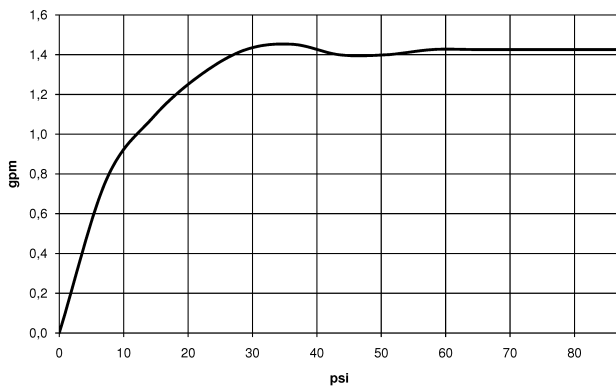

Kitchen - Tara Classic
Single-lever mixer - polished chrome
Article number: 33 800 888-00 0010

Dimensional drawing

All dimensions in mm / inch = mm x 0,0394

Flow rate chart