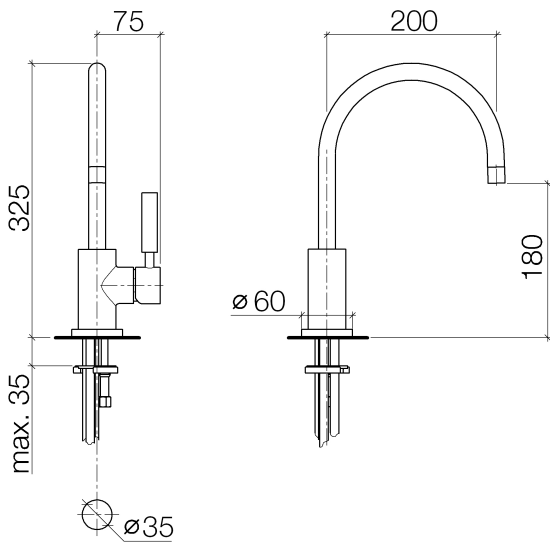

Kitchen - Tara Classic  
Single-lever mixer - polished chrome  
Article number: 33 800 888-00 0010

- 7-7/8" Projection
- Swiveling spout 360°
- Areated stream
- Total height 12-3/4"
- Height to aerator/spout outlet 7-1/8"
- 1-3/8" hole diameter
- 2x 3/8" US flexible supply lines
- Water flow rate limited to max. 1.5 gpm
- lead-free

### Dimensional drawing

All dimensions in mm / inch = mm x 0,0394

### Flow rate chart

Kitchen - Tara Classic  
Single-lever mixer - polished chrome  
Article number: 33 800 888-00 0010

## Spare parts list

| Number | Item Number        | Designation | Number of units |
|--------|--------------------|-------------|-----------------|
| 1      | 90 28 22 048 03-00 | spout       | 1               |
| 2      | 09 30 30 054 90    | screw       | 1               |
| 3      | 90 15 05 063 00 90 | cartridge   | 1               |
| 4      | 04 28 10 148 00 90 | accessories | 1               |
| 5      | 09 24 04 107-00    | nut         | 1               |
| 6      | 90 20 88 040 00-00 | handle      | 1               |
| 7      | 09 31 11 010 90    | pin         | 1               |
| 8      | 09 24 04 048-00    | nipple      | 1               |
| 9      | 11 170 880-00      | handle      | 1               |
| 10     | 04 30 04 044 00 90 | hose        | 2               |
| 11     | 09 28 10 055-00    | rosette     | 1               |
| 12     | 09 14 10 034 90    | seal        | 1               |
| 13     | 09 31 11 011 90    | pin         | 1               |
| 14     | 04 30 11 038 00 90 | fixing set  | 1               |