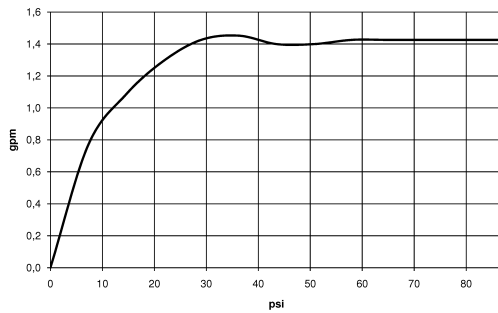

TARA Single-lever mixer - Chrome

33 800 888 Product version from 9/1/2021

- 7-7/8" Projection
- Swiveling spout 360°
- Aerated stream
- Total height 12-3/4"
- Height to aerator/spout outlet 7-1/8"
- 1-3/8" hole diameter
- 2 x pressure hose with 3/8" compression fitting
- Water flow rate limited to max. 1.5 gpm
- lead-free
- This product can help a building meet the requirements of Green Building Rating Systems, e.g. LEED®, BREEAM®, DGNB

Recommended article

AIR SWITCH operating button, trim parts only - Chrome 10 713 970-00

Recommended article

Soap dispenser with flange - Chrome 82 444 970-00

TARA Single-lever mixer - Chrome

33 800 888 Product version from 9/1/2021

Flow rate chart

Codes & Standards

ADA	ASME A112.18.1	ASME A112.18.1/CSA B125.1	California Energy Commission (CEC)
cUPC	NSF/ANSI 372	NSF/ANSI/CAN 61	NSF372
NSF61			

TARA Single-lever mixer - Chrome

33 800 888 Product version from 9/1/2021