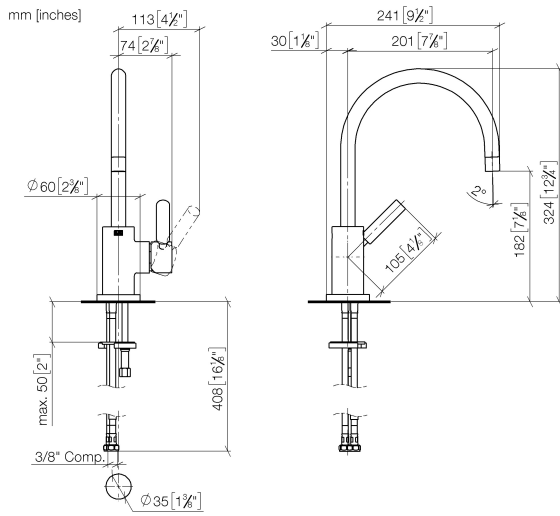

TARA Single-lever mixer - Chrome

33 800 888 Product version from 9/1/2021

- 7-7/8" Projection
- Swiveling spout 360°
- Aerated stream
- Total height 12-3/4"
- Height to aerator/spout outlet 7-1/8"
- 1-3/8" hole diameter
- 2 x pressure hose with 3/8" compression fitting
- Water flow rate limited to max. 1.5 gpm
- lead-free
- This product can help a building meet the requirements of Green Building Rating Systems, e.g. LEED®, BREEAM®, DGNB

Recommended article

AIR SWITCH operating button, trim parts only - Chrome 10 713 970-00

Recommended article

Soap dispenser with flange - Chrome 82 444 970-00

TARA Single-lever mixer - Chrome

33 800 888 Product version from 9/1/2021

Flow rate chart

Codes & Standards

ADA	ASME A112.18.1	ASME A112.18.1/CSA B125.1	California Energy Commission (CEC)
cUPC	NSF/ANSI 372	NSF/ANSI/CAN 61	NSF372
NSF61			

TARA Single-lever mixer - Chrome

33 800 888 Product version from 9/1/2021

Certificates

IAPMO_N-4976

IAPMO_6397

IAPMO_4976 (

TARA Single-lever mixer - Chrome

33 800 888 Product version from 9/1/2021

Spare parts list

Number	Item Number	Designation	Number of units	Lead time
1	90 28 22 048 03-00	spout	1	10
2	09 30 30 054 90	screw	1	2
3	90 15 05 065 00 90	cartridge	1	2
4	90 28 10 148 00 90	accessories	1	2
5	09 24 04 107-00	nut	1	10
6	90 20 88 040 00-00	handle	1	10
7	09 31 11 010 90	pin	1	2
8	90 24 04 048 00-00	nipple	1	10
9	11 170 880-00	handle	1	10
10	04 30 04 106 00 90	hose	2	2
11	09 28 10 055-00	rosette	1	10
12	09 14 10 034 90	seal	1	2
13	09 31 11 011 90	pin	1	2
14	04 30 11 038 00 90	fixing set	1	2
15	12 803 970-90 0010	Extension set -	1	60