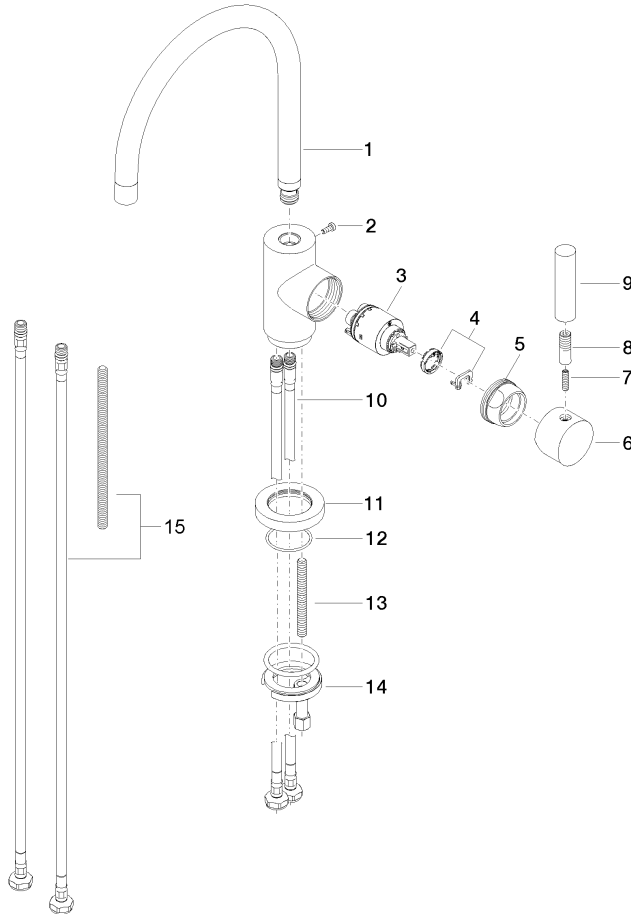

TARA Single-lever mixer - Chrome

33 800 888 Product version from 9/1/2021

- 7-7/8" Projection
- Swiveling spout 360°
- Aerated stream
- Total height 12-3/4"
- Height to aerator/spout outlet 7-1/8"
- 1-3/8" hole diameter
- 2 x pressure hose with 3/8" compression fitting
- Water flow rate limited to max. 1.5 gpm
- lead-free
- This product can help a building meet the requirements of Green Building Rating Systems, e.g. LEED®, BREEAM®, DGNB

Recommended article

AIR SWITCH operating button, trim parts only - Chrome 10 713 970-00

Recommended article

Soap dispenser with flange - Chrome 82 444 970-00

TARA Single-lever mixer - Chrome

33 800 888 Product version from 9/1/2021

Flow rate chart

Codes & Standards

ADA	ASME A112.18.1	ASME A112.18.1/CSA B125.1	California Energy Commission (CEC)
cUPC	NSF/ANSI 372	NSF/ANSI/CAN 61	NSF372
NSF61			

TARA Single-lever mixer - Chrome

33 800 888 Product version from 9/1/2021

Certificates

IAPMO_N-4976

IAPMO_6397

IAPMO_4976 (

TARA Single-lever mixer - Chrome

33 800 888 Product version from 9/1/2021

Spare parts list

Number	Item Number	Designation	Number of units	Lead time
1	90 28 22 048 03-00	spout	1	10
2	09 30 30 054 90	screw	1	2
3	90 15 05 065 00 90	cartridge	1	2
4	90 28 10 148 00 90	accessories	1	2
5	09 24 04 107-00	nut	1	10
6	90 20 88 040 00-00	handle	1	10
7	09 31 11 010 90	pin	1	2
8	90 24 04 048 00-00	nipple	1	10
9	11 170 880-00	handle	1	10
10	04 30 04 106 00 90	hose	2	2
11	09 28 10 055-00	rosette	1	10
12	09 14 10 034 90	seal	1	2
13	09 31 11 011 90	pin	1	2
14	04 30 11 038 00 90	fixing set	1	2
15	12 803 970-90 0010	Extension set -	1	60