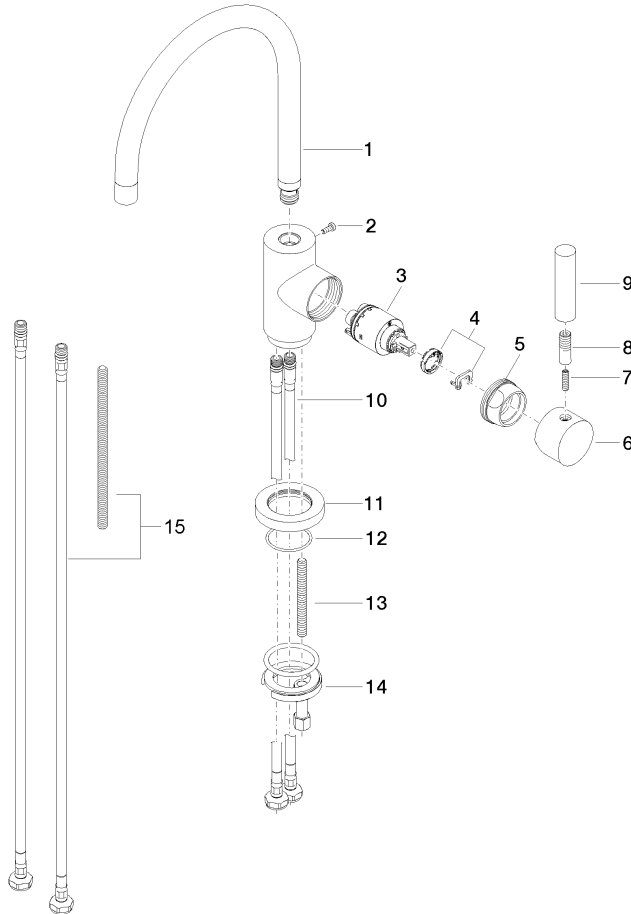

TARA Single-lever mixer - Brushed Platinum

33 800 888 Product version from 9/1/2021

- 7-7/8" Projection
- Swiveling spout 360°
- Aerated stream
- Total height 12-3/4"
- Height to aerator/spout outlet 7-1/8"
- 1-3/8" hole diameter
- 2 x pressure hose with 3/8" compression fitting
- Water flow rate limited to max. 1.5 gpm
- lead-free
- This product can help a building meet the requirements of Green Building Rating Systems, e.g. LEED®, BREEAM®, DGNB

Recommended article

AIR SWITCH operating button, trim parts only - Brushed Platinum 10 713 970-06

Recommended article

Soap dispenser with flange - Brushed Platinum 82 444 970-06

TARA Single-lever mixer - Brushed Platinum

TARA Single-lever mixer - Brushed Platinum

33 800 888 Product version from 9/1/2021

Certificates

IAPMO_N-4976

IAPMO_6397

IAPMO_4976 (

TARA Single-lever mixer - Brushed Platinum

33 800 888 Product version from 9/1/2021

Parts for other finishes can be found here: [Chrome](#)

Spare parts list

Number	Item Number	Designation	Number of units	Lead time
1	90 28 22 048 03-06	spout	1	10
2	09 30 30 054 90	screw	1	2
3	90 15 05 065 00 90	cartridge	1	2
4	90 28 10 148 00 90	accessories	1	2
5	09 24 04 107-06	nut	1	10
6	90 20 88 040 00-06	handle	1	10
7	09 31 11 010 90	pin	1	2
8	90 24 04 048 00-06	nipple	1	10
9	11 170 880-06	handle	1	10
10	04 30 04 106 00 90	hose	2	2
11	09 28 10 055-06	rosette	1	10
12	09 14 10 034 90	seal	1	2
13	09 31 11 011 90	pin	1	2
14	04 30 11 038 00 90	fixing set	1	2
15	12 803 970-90 0010	Extension set -	1	60