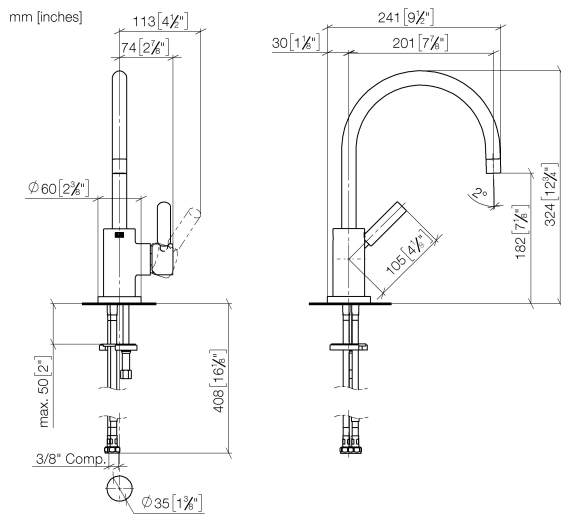

TARA Single-lever mixer - Brushed Platinum

33 800 888 Product version from 9/1/2021

Flow rate chart