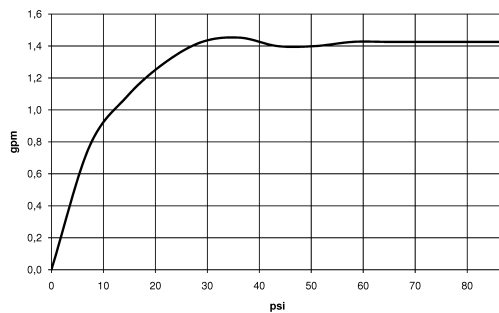

TARA Single-lever mixer - Brushed Platinum

33 800 888 Product version from 9/1/2021

- 7-7/8" Projection
- Swiveling spout 360°
- Aerated stream
- Total height 12-3/4"
- Height to aerator/spout outlet 7-1/8"
- 1-3/8" hole diameter
- 2 x pressure hose with 3/8" compression fitting
- Water flow rate limited to max. 1.5 gpm
- lead-free
- This product can help a building meet the requirements of Green Building Rating Systems, e.g. LEED®, BREEAM®, DGNB

Recommended article

AIR SWITCH operating button, trim parts only - Brushed Platinum 10 713 970-06

Recommended article

Soap dispenser with flange - Brushed Platinum 82 444 970-06

TARA Single-lever mixer - Brushed Platinum

33 800 888 Product version from 9/1/2021

Flow rate chart

Codes & Standards

ADA	ASME A112.18.1	ASME A112.18.1/CSA B125.1	California Energy Commission (CEC)
cUPC	NSF/ANSI 372	NSF/ANSI/CAN 61	NSF372
NSF61			