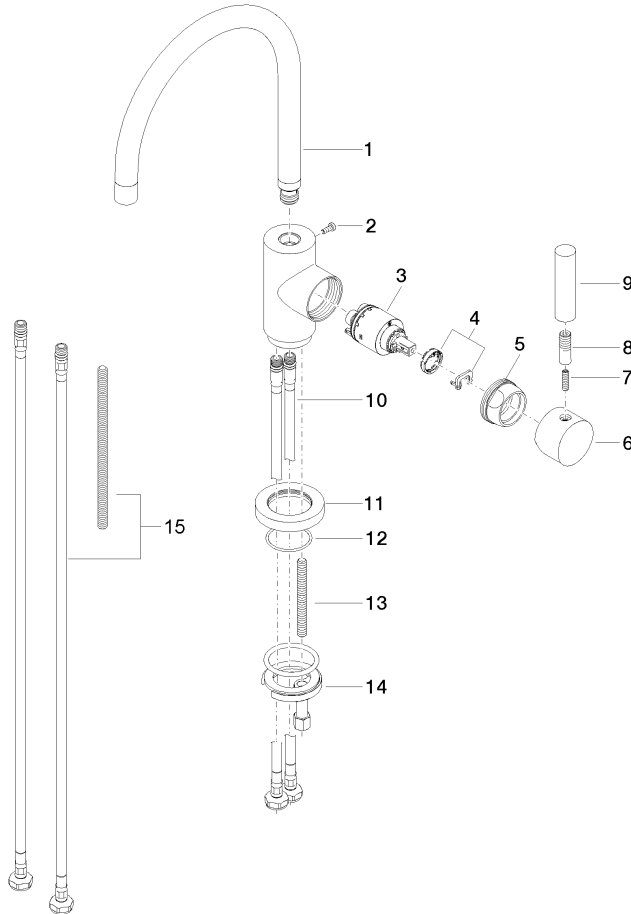

TARA Single-lever mixer - Platinum

33 800 888 Product version from 9/1/2021

- 7-7/8" Projection
- Swiveling spout 360°
- Aerated stream
- Total height 12-3/4"
- Height to aerator/spout outlet 7-1/8"
- 1-3/8" hole diameter
- 2 x pressure hose with 3/8" compression fitting
- Water flow rate limited to max. 1.5 gpm
- lead-free
- This product can help a building meet the requirements of Green Building Rating Systems, e.g. LEED®, BREEAM®, DGNB

Recommended article

AIR SWITCH operating button, trim parts only - Platinum 10 713 970-08

Recommended article

Soap dispenser with flange - Platinum 82 444 970-08

TARA Single-lever mixer - Platinum

33 800 888 Product version from 9/1/2021

Certificates

IAPMO_N-4976

IAPMO_6397

IAPMO_4976 (

TARA Single-lever mixer - Platinum

33 800 888 Product version from 9/1/2021

Parts for other finishes can be found here: [Chrome](#)

Spare parts list

Number	Item Number	Designation	Number of units	Lead time
1	90 28 22 048 03-08	spout	1	40
2	09 30 30 054 90	screw	1	2
3	90 15 05 065 00 90	cartridge	1	2
4	90 28 10 148 00 90	accessories	1	2
5	09 24 04 107-08	nut	1	40
6	90 20 88 040 00-08	handle	1	40
7	09 31 11 010 90	pin	1	2
8	90 24 04 048 00-08	nipple	1	40
9	11 170 880-08	handle	1	40
10	04 30 04 106 00 90	hose	2	2
11	09 28 10 055-08	rosette	1	40
12	09 14 10 034 90	seal	1	2
13	09 31 11 011 90	pin	1	2
14	04 30 11 038 00 90	fixing set	1	2
15	12 803 970-90 0010	Extension set -	1	60