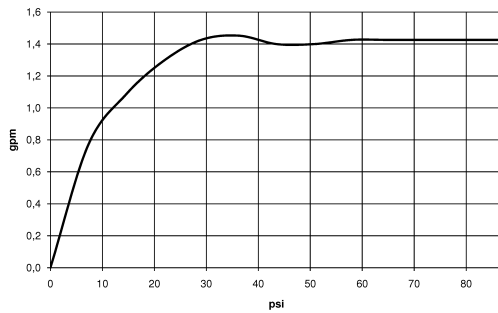

TARA Single-lever mixer - Platinum

33 800 888 Product version from 9/1/2021

- 7-7/8" Projection
- Swiveling spout 360°
- Aerated stream
- Total height 12-3/4"
- Height to aerator/spout outlet 7-1/8"
- 1-3/8" hole diameter
- 2 x pressure hose with 3/8" compression fitting
- Water flow rate limited to max. 1.5 gpm
- lead-free
- This product can help a building meet the requirements of Green Building Rating Systems, e.g. LEED®, BREEAM®, DGNB

Recommended article

AIR SWITCH operating button, trim parts only - Platinum 10 713 970-08

Recommended article

Soap dispenser with flange - Platinum 82 444 970-08

TARA Single-lever mixer - Platinum

33 800 888 Product version from 9/1/2021

Flow rate chart

Codes & Standards

ADA	ASME A112.18.1	ASME A112.18.1/CSA B125.1	California Energy Commission (CEC)
cUPC	NSF/ANSI 372	NSF/ANSI/CAN 61	NSF372
NSF61			

TARA Single-lever mixer - Platinum

33 800 888 Product version from 9/1/2021