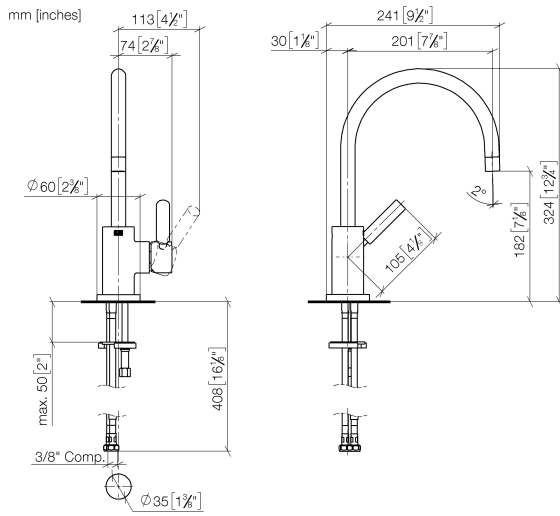

TARA Single-lever mixer - Platinum

33 800 888 Product version from 9/1/2021

- 7-7/8" Projection
- Swiveling spout 360°
- Aerated stream
- Total height 12-3/4"
- Height to aerator/spout outlet 7-1/8"
- 1-3/8" hole diameter
- 2 x pressure hose with 3/8" compression fitting
- Water flow rate limited to max. 1.5 gpm
- lead-free
- This product can help a building meet the requirements of Green Building Rating Systems, e.g. LEED®, BREEAM®, DGNB

Recommended article

AIR SWITCH operating button, trim parts only - Platinum 10 713 970-08

Recommended article

Soap dispenser with flange - Platinum 82 444 970-08

TARA Single-lever mixer - Platinum

33 800 888 Product version from 9/1/2021

Flow rate chart

Codes & Standards

ADA	ASME A112.18.1	ASME A112.18.1/CSA B125.1	California Energy Commission (CEC)
cUPC	NSF/ANSI 372	NSF/ANSI/CAN 61	NSF372
NSF61			

TARA Single-lever mixer - Platinum

33 800 888 Product version from 9/1/2021

Number	Item Number	Designation	Number of units	Lead time
1	90 28 22 048 03-08	spout	1	40
2	09 30 30 054 90	screw	1	2
3	90 15 05 065 00 90	cartridge	1	2
4	90 28 10 148 00 90	accessories	1	2
5	09 24 04 107-08	nut	1	40
6	90 20 88 040 00-08	handle	1	40
7	09 31 11 010 90	pin	1	2
8	90 24 04 048 00-08	nipple	1	40
9	11 170 880-08	handle	1	40
10	04 30 04 106 00 90	hose	2	2
11	09 28 10 055-08	rosette	1	40
12	09 14 10 034 90	seal	1	2
13	09 31 11 011 90	pin	1	2
14	04 30 11 038 00 90	fixing set	1	2
15	12 803 970-90 0010	Extension set -	1	60